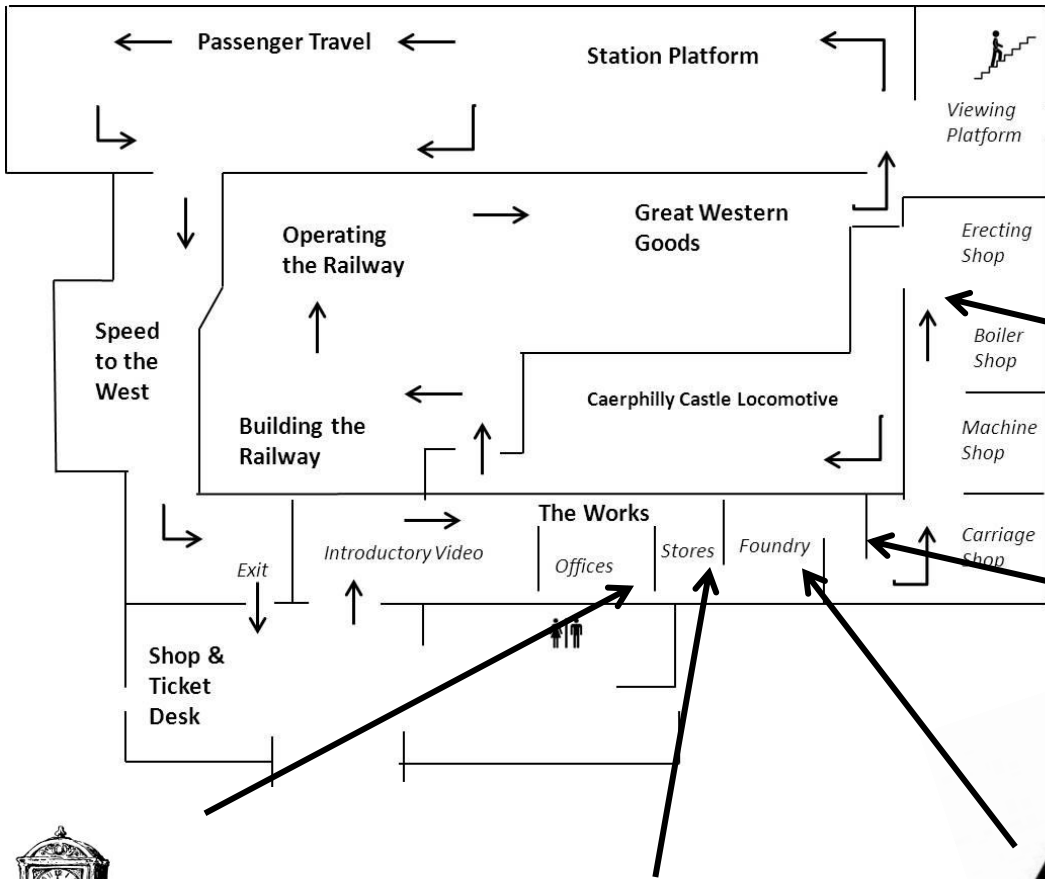

Track It Down Trail

Can you track down all of these objects around the museum?
Tick the box when you spot them.

Tall Wheelbarrow

Wooden Cog Wheel

Giant Spanner

Rough Rope

Old Clock

Leather Suitcase

Fluffy Sheep

Small Bucket

Black Top Hat

Red Lamp