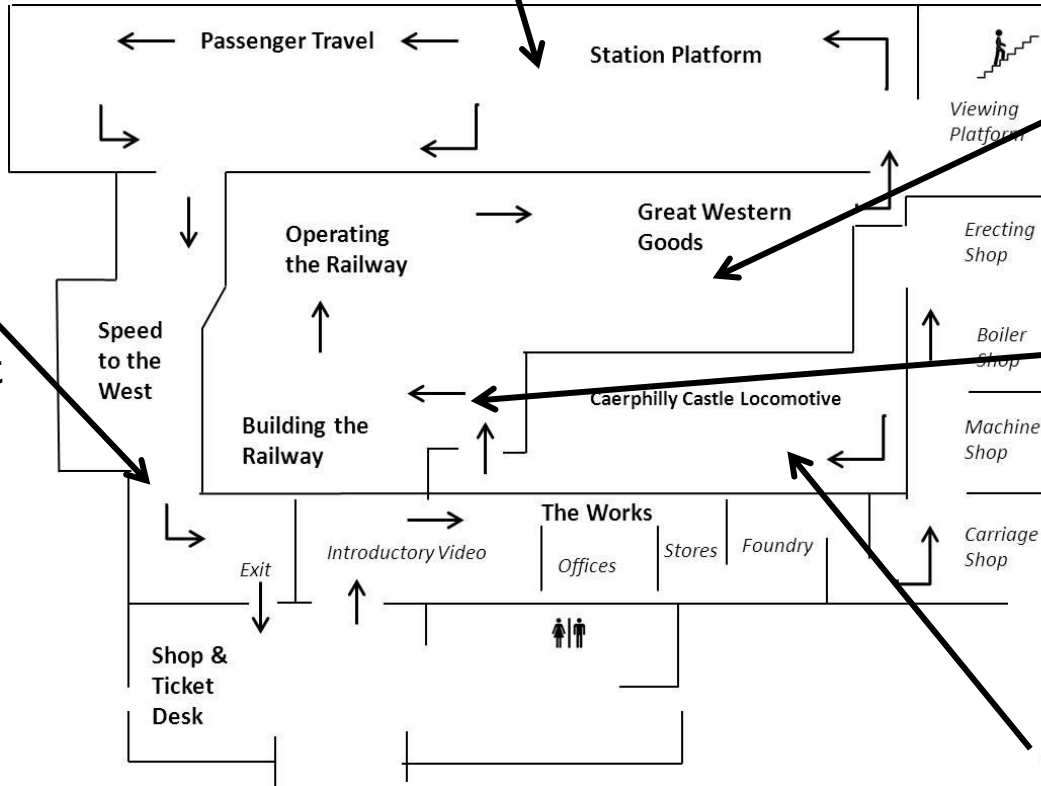

Track It Down Trail

Can you track down all of these objects around the museum?
Tick the box when you spot them.

Tall Wheelbarrow

Wooden Cog Wheel

Giant Spanner

Rough Rope

Old Clock

Leather Suitcase

Fluffy Sheep

Small Bucket

Black Top Hat

Red Lamp