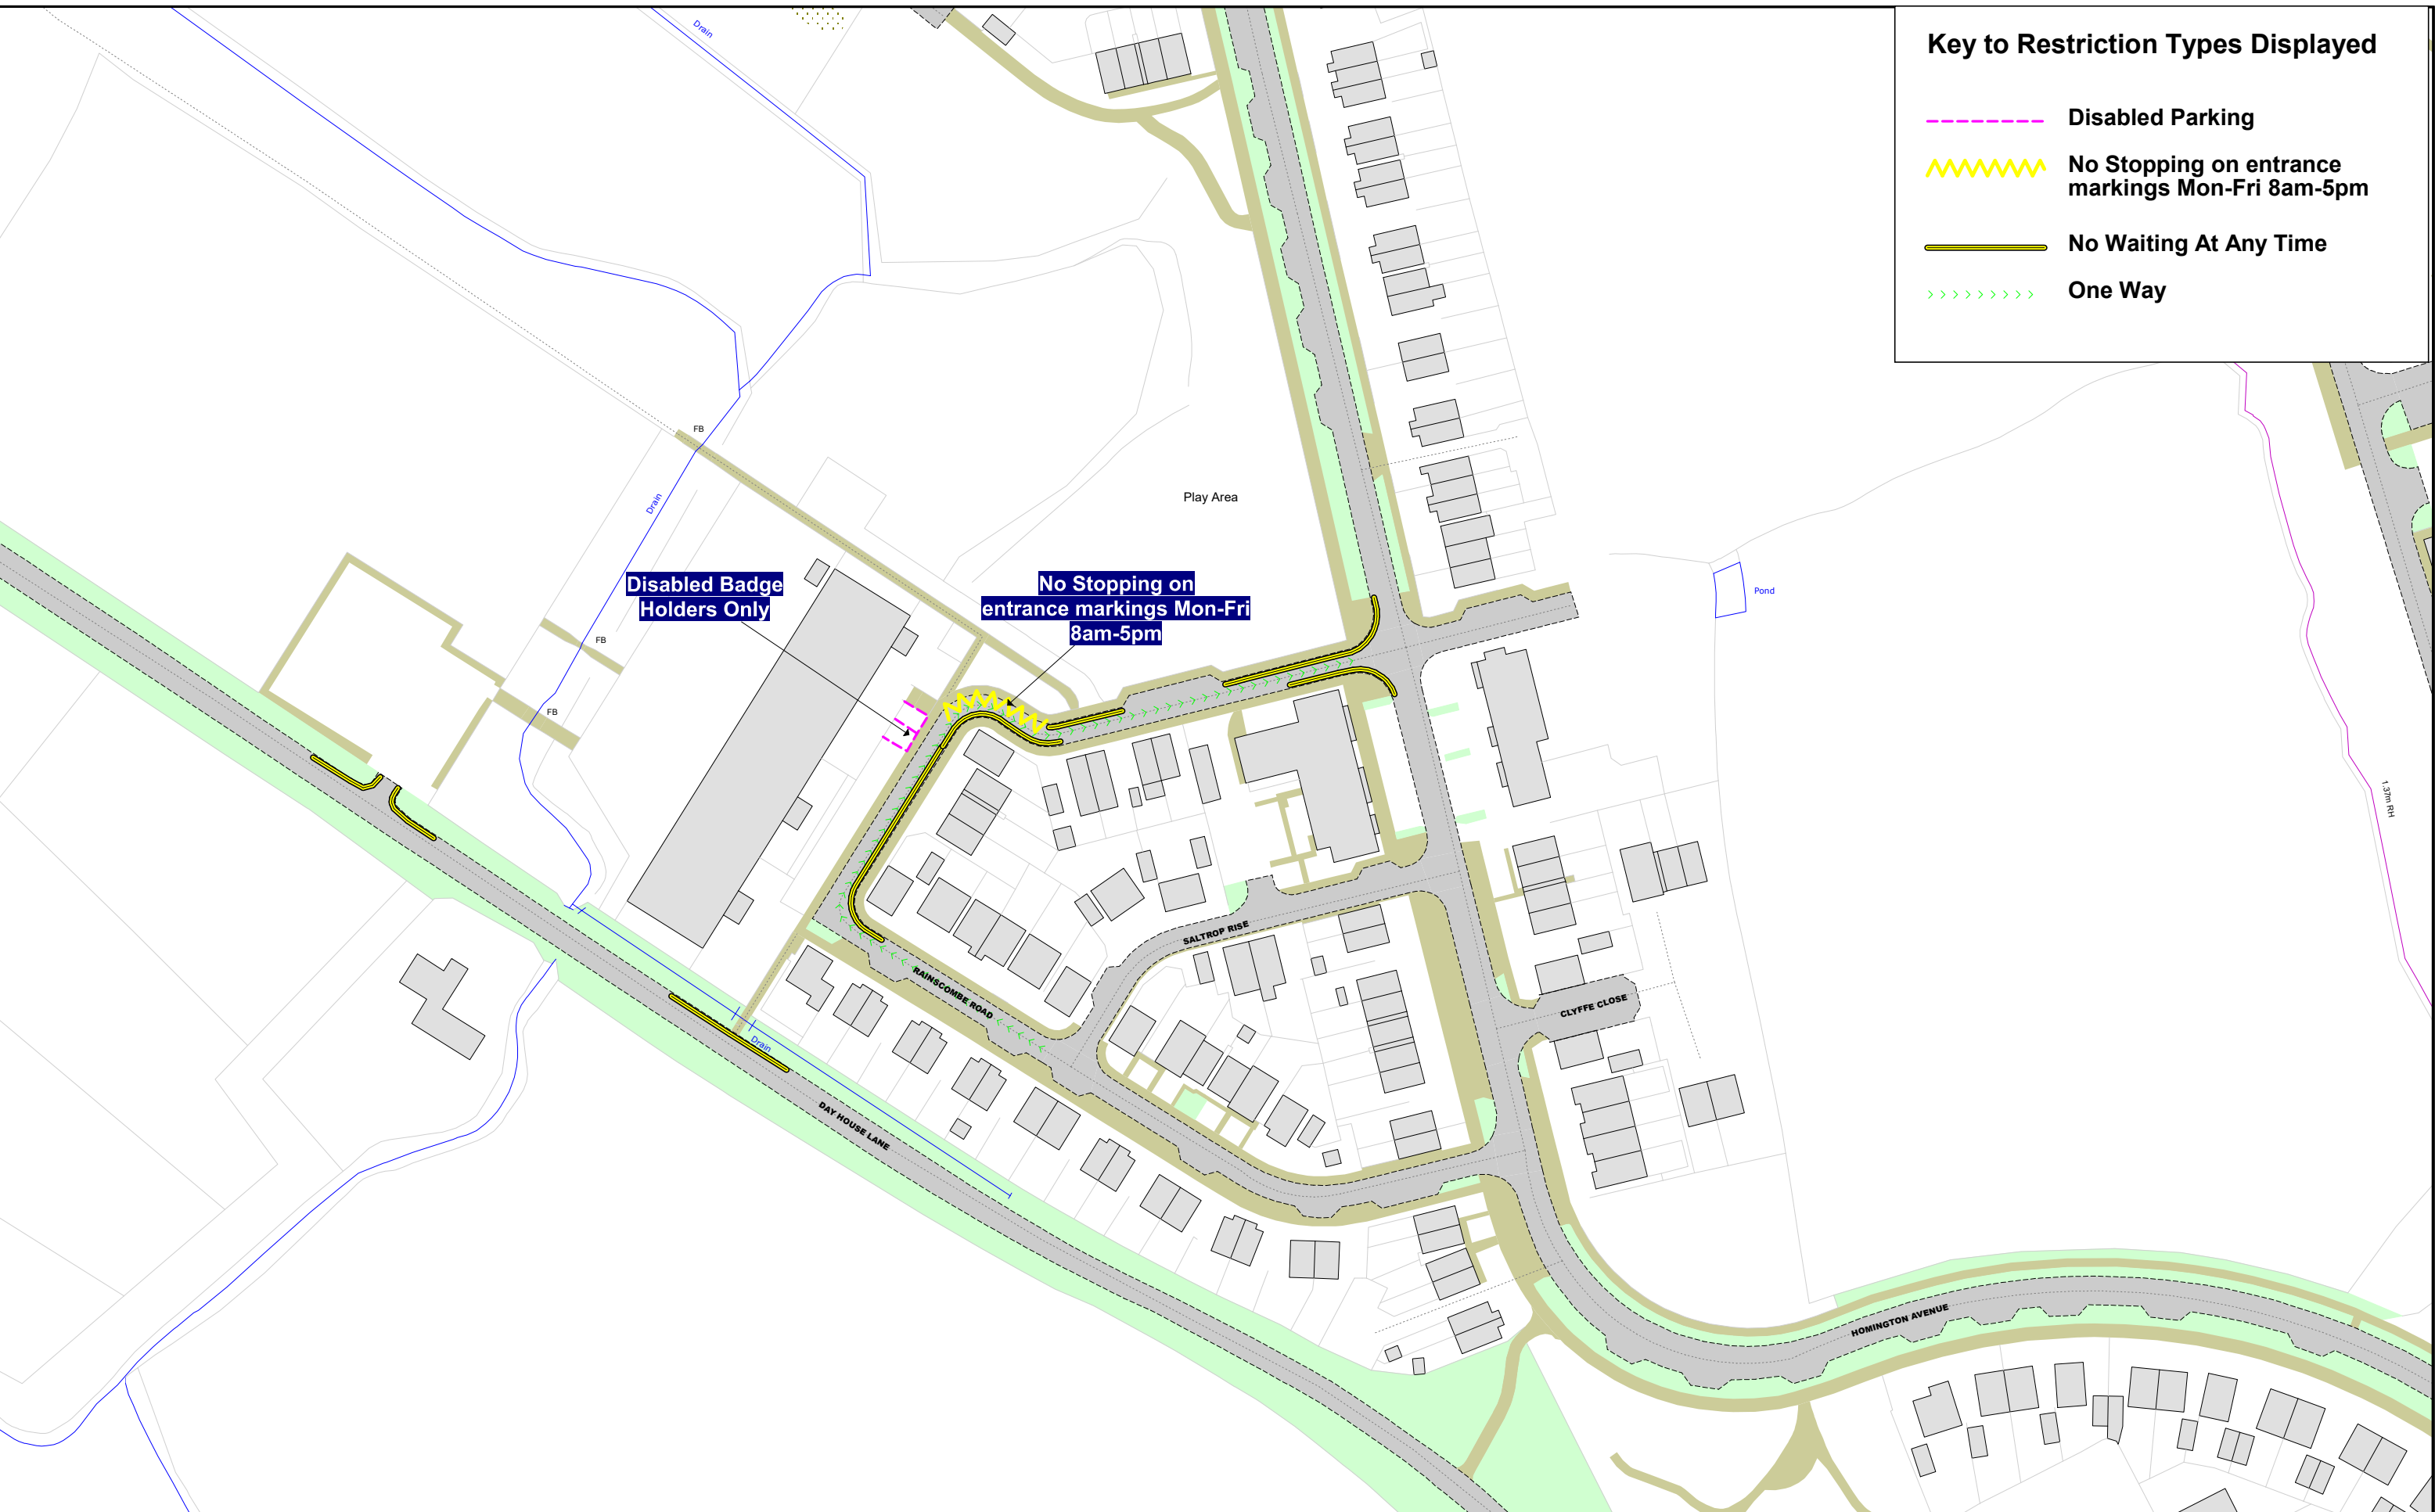

Key to Restriction Types Displayed

- - - - - Disabled Parking
- ~~~~~ No Stopping on entrance markings Mon-Fri 8am-5pm
- No Waiting At Any Time
- >>>>>> One Way

Order Title: SWINDON BOROUGH COUNCIL (WAITING AND LOADING RESTRICTIONS AND PARKING PLACES CONSOLIDATION) ORDER 2023

NOTE: SEE KEY SHEET FOR RESTRICTIONS DISPLAYED

This map is reproduced from Ordnance Survey material with the permission of Ordnance Survey on behalf of the Controller of Her Majesty's Stationery Office © Crown Copyright. Unauthorised reproduction infringes Crown copyright and may lead to prosecution or civil proceedings. Swindon Borough Council Licence No: 100024296 2023

SCALE	1 : 1250 @ A3
DATE	18/10/2023
MAP	CM40
REVISION	