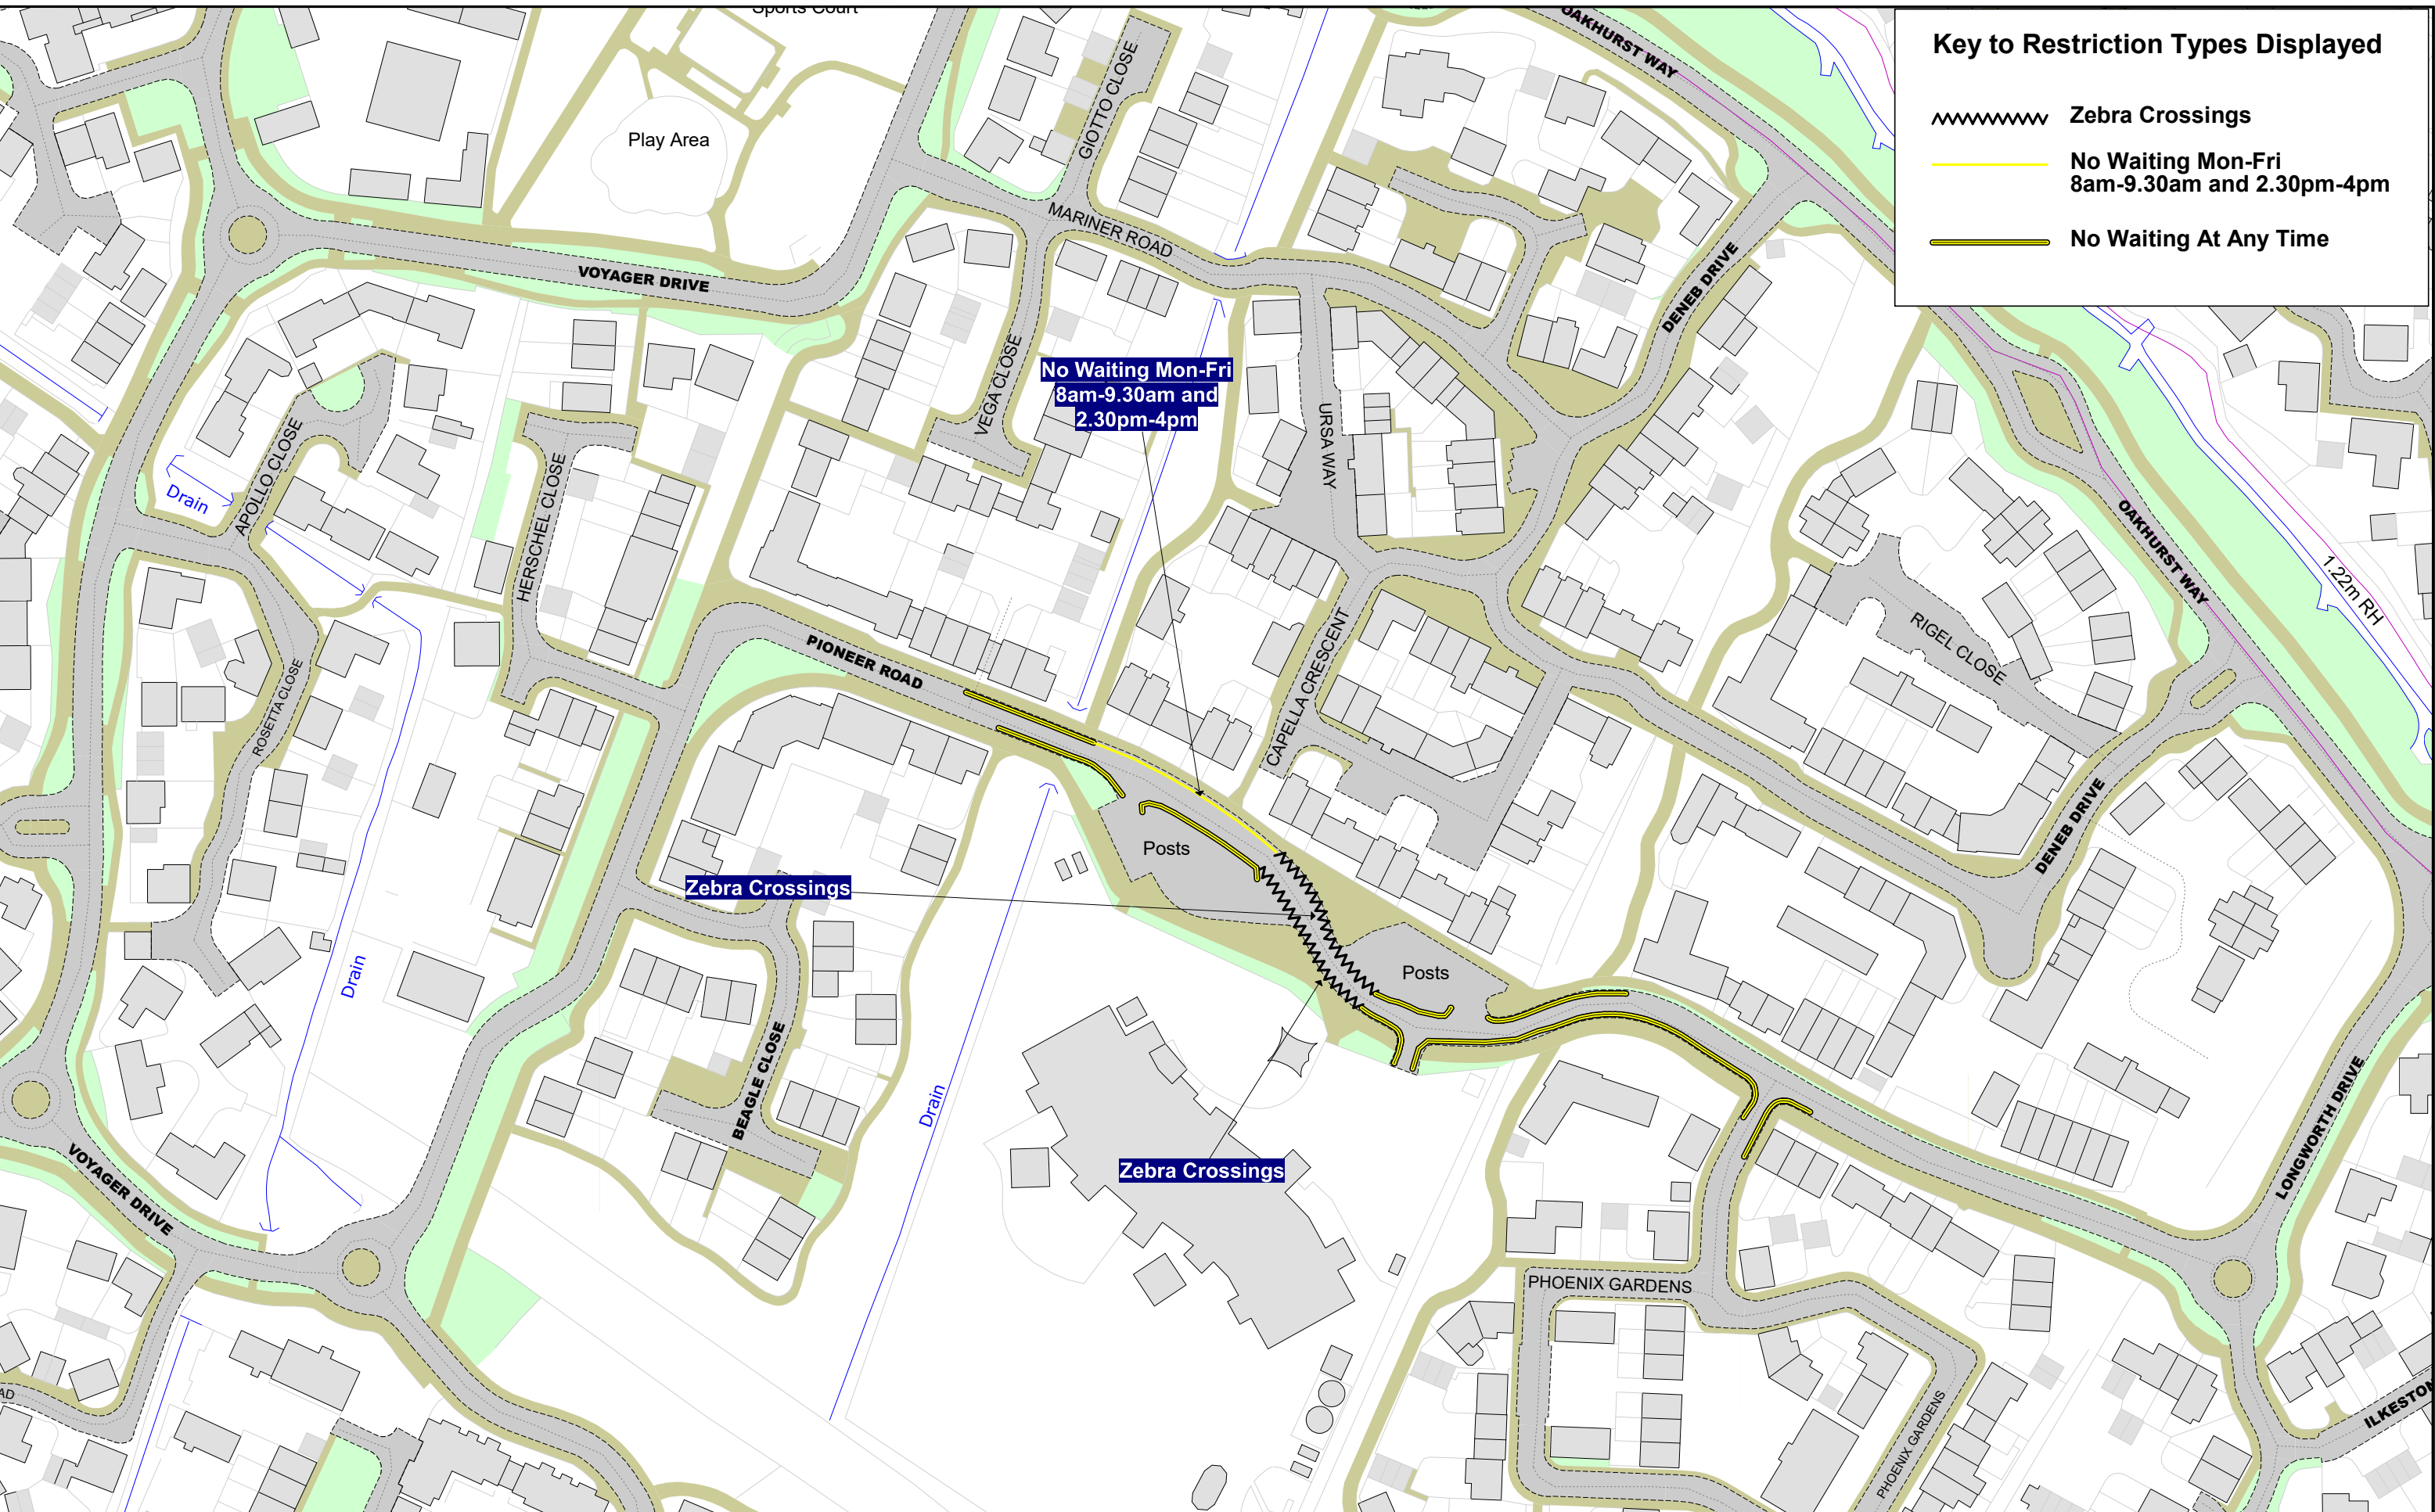

Key to Restriction Types Displayed

-  Zebra Crossings
-  No Waiting Mon-Fri 8am-9.30am and 2.30pm-4pm
-  No Waiting At Any Time

Order Title: SWINDON BOROUGH COUNCIL (WAITING AND LOADING RESTRICTIONS AND PARKING PLACES CONSOLIDATION) ORDER 2023

NOTE: SEE KEY SHEET FOR RESTRICTIONS DISPLAYED

This map is reproduced from Ordnance Survey material with the permission of Ordnance Survey on behalf of the Controller of Her Majesty's Stationery Office © Crown Copyright. Unauthorised reproduction infringes Crown copyright and may lead to prosecution or civil proceedings. Swindon Borough Council Licence No: 100024296 2023

SCALE	1 : 1250 @ A3
DATE	09/08/2023
MAP	Consultation Plan
REVISION	