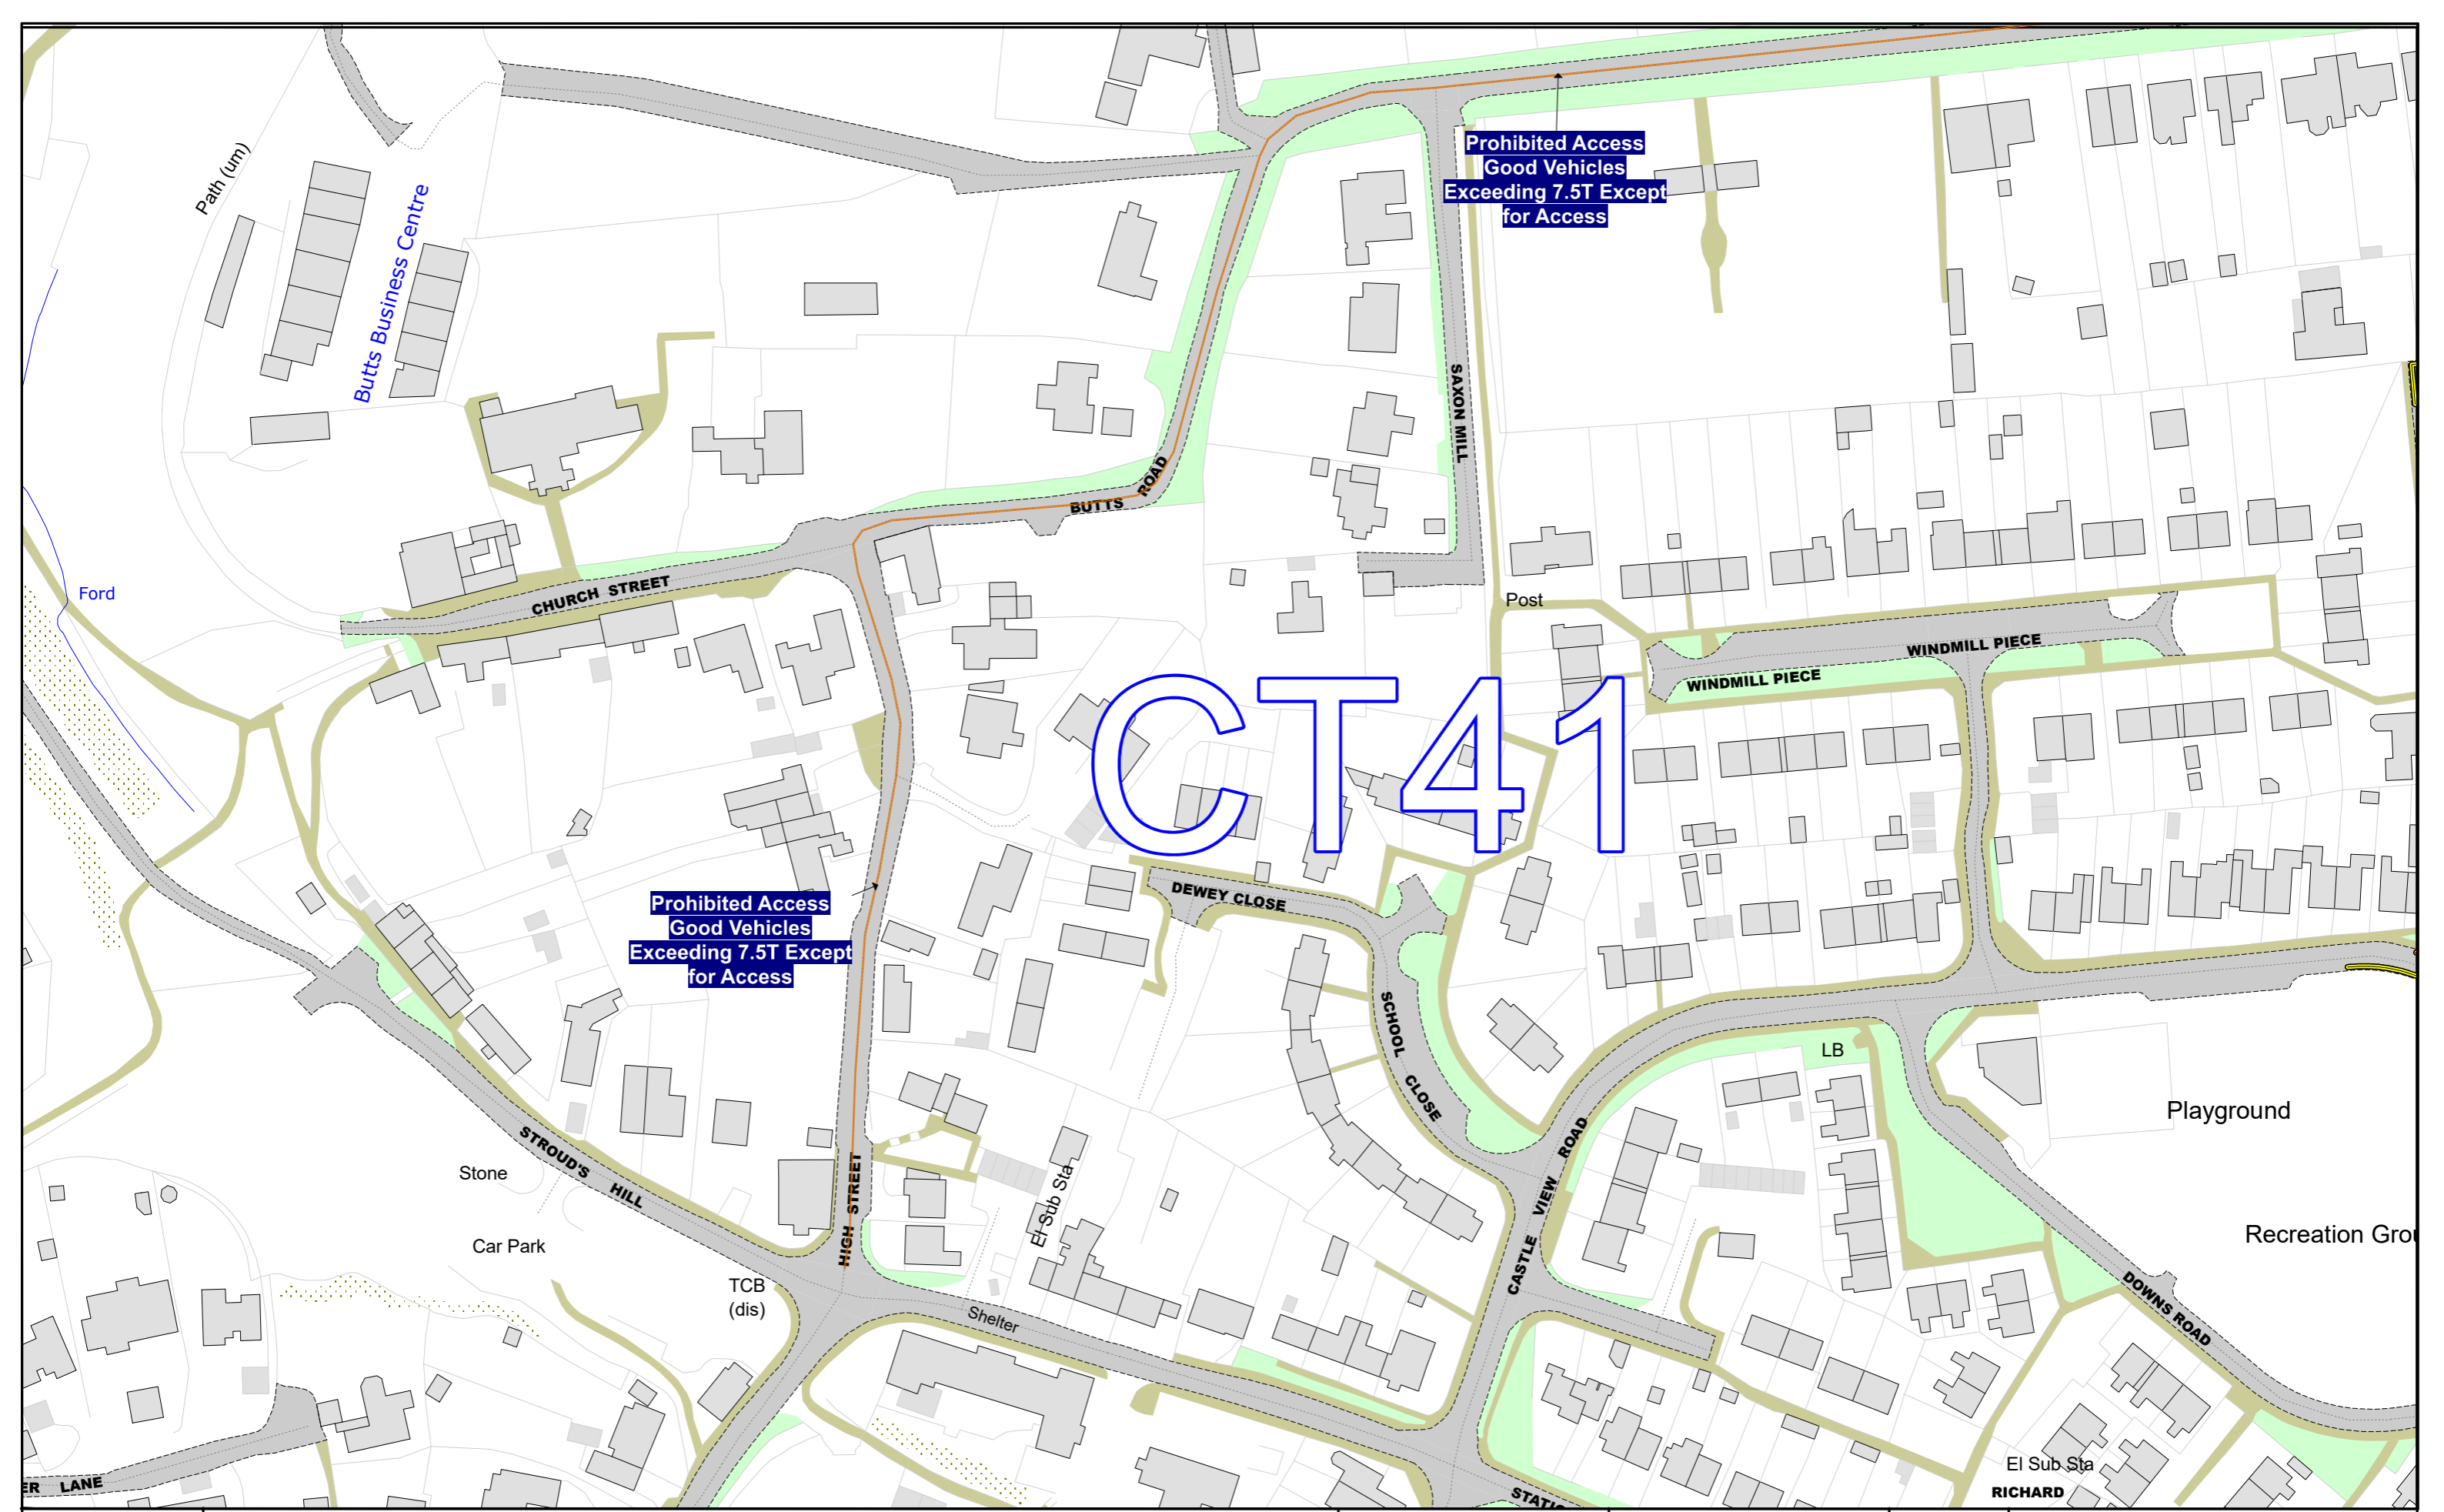

Order Title: SWINDON BOROUGH COUNCIL (WAITING AND LOADING RESTRICTIONS AND PARKING PLACES CONSOLIDATION) ORDER 2023

NOTE: SEE KEY SHEET FOR RESTRICTIONS DISPLAYED

This map is reproduced from Ordnance Survey material with the permission of Ordnance Survey on behalf of the Controller of Her Majesty's Stationery Office © Crown Copyright. Unauthorised reproduction infringes Crown copyright and may lead to prosecution or civil proceedings. Swindon Borough Council Licence No: 100024296 2023

SCALE	1 : 1250 @ A3
DATE	09/08/2023
MAP	CT41
REVISION