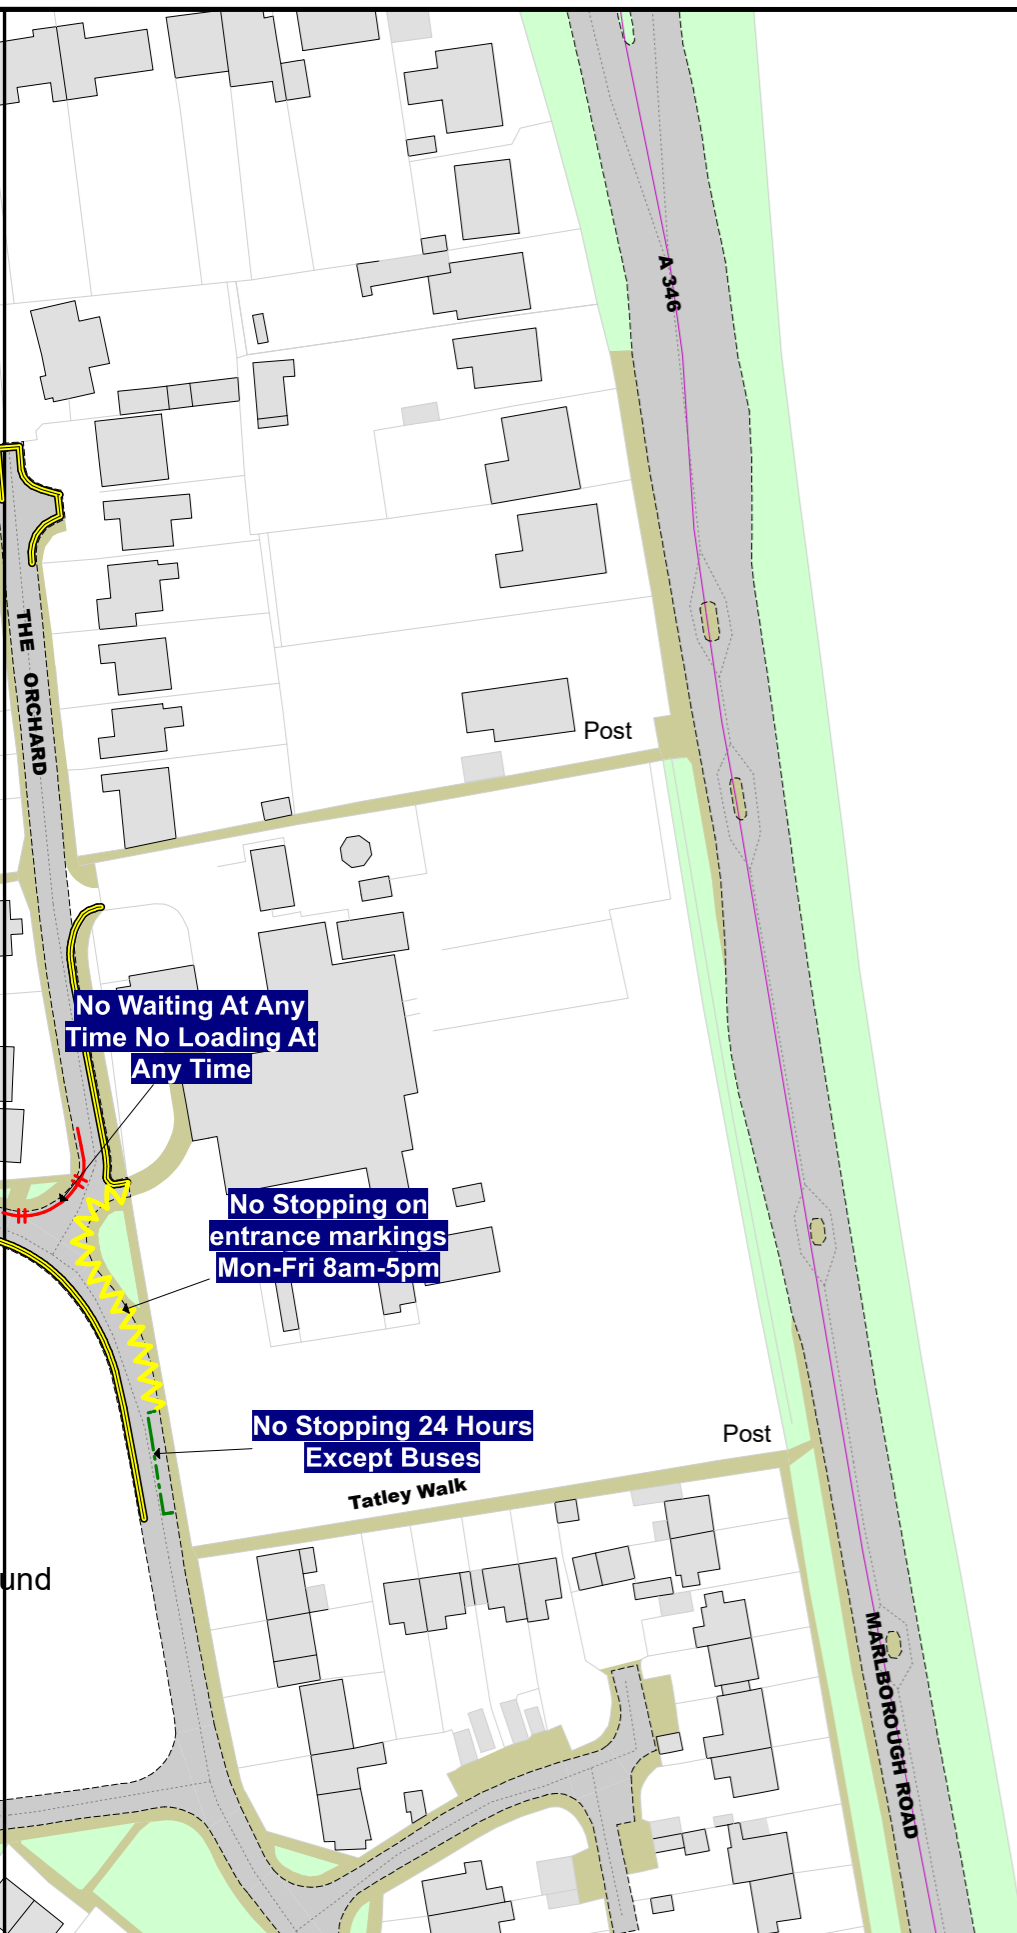

CT42

Order Title: SWINDON BOROUGH COUNCIL (WAITING AND LOADING RESTRICTIONS AND PARKING PLACES CONSOLIDATION) ORDER 2023

NOTE: SEE KEY SHEET FOR RESTRICTIONS DISPLAYED

This map is reproduced from Ordnance Survey material with the permission of Ordnance Survey on behalf of the Controller of Her Majesty's Stationery Office © Crown Copyright. Unauthorised reproduction infringes Crown copyright and may lead to prosecution or civil proceedings. Swindon Borough Council Licence No: 100024296 2023

SCALE	1 : 1250 @ A3
DATE	09/08/2023
MAP	CT42
REVISION