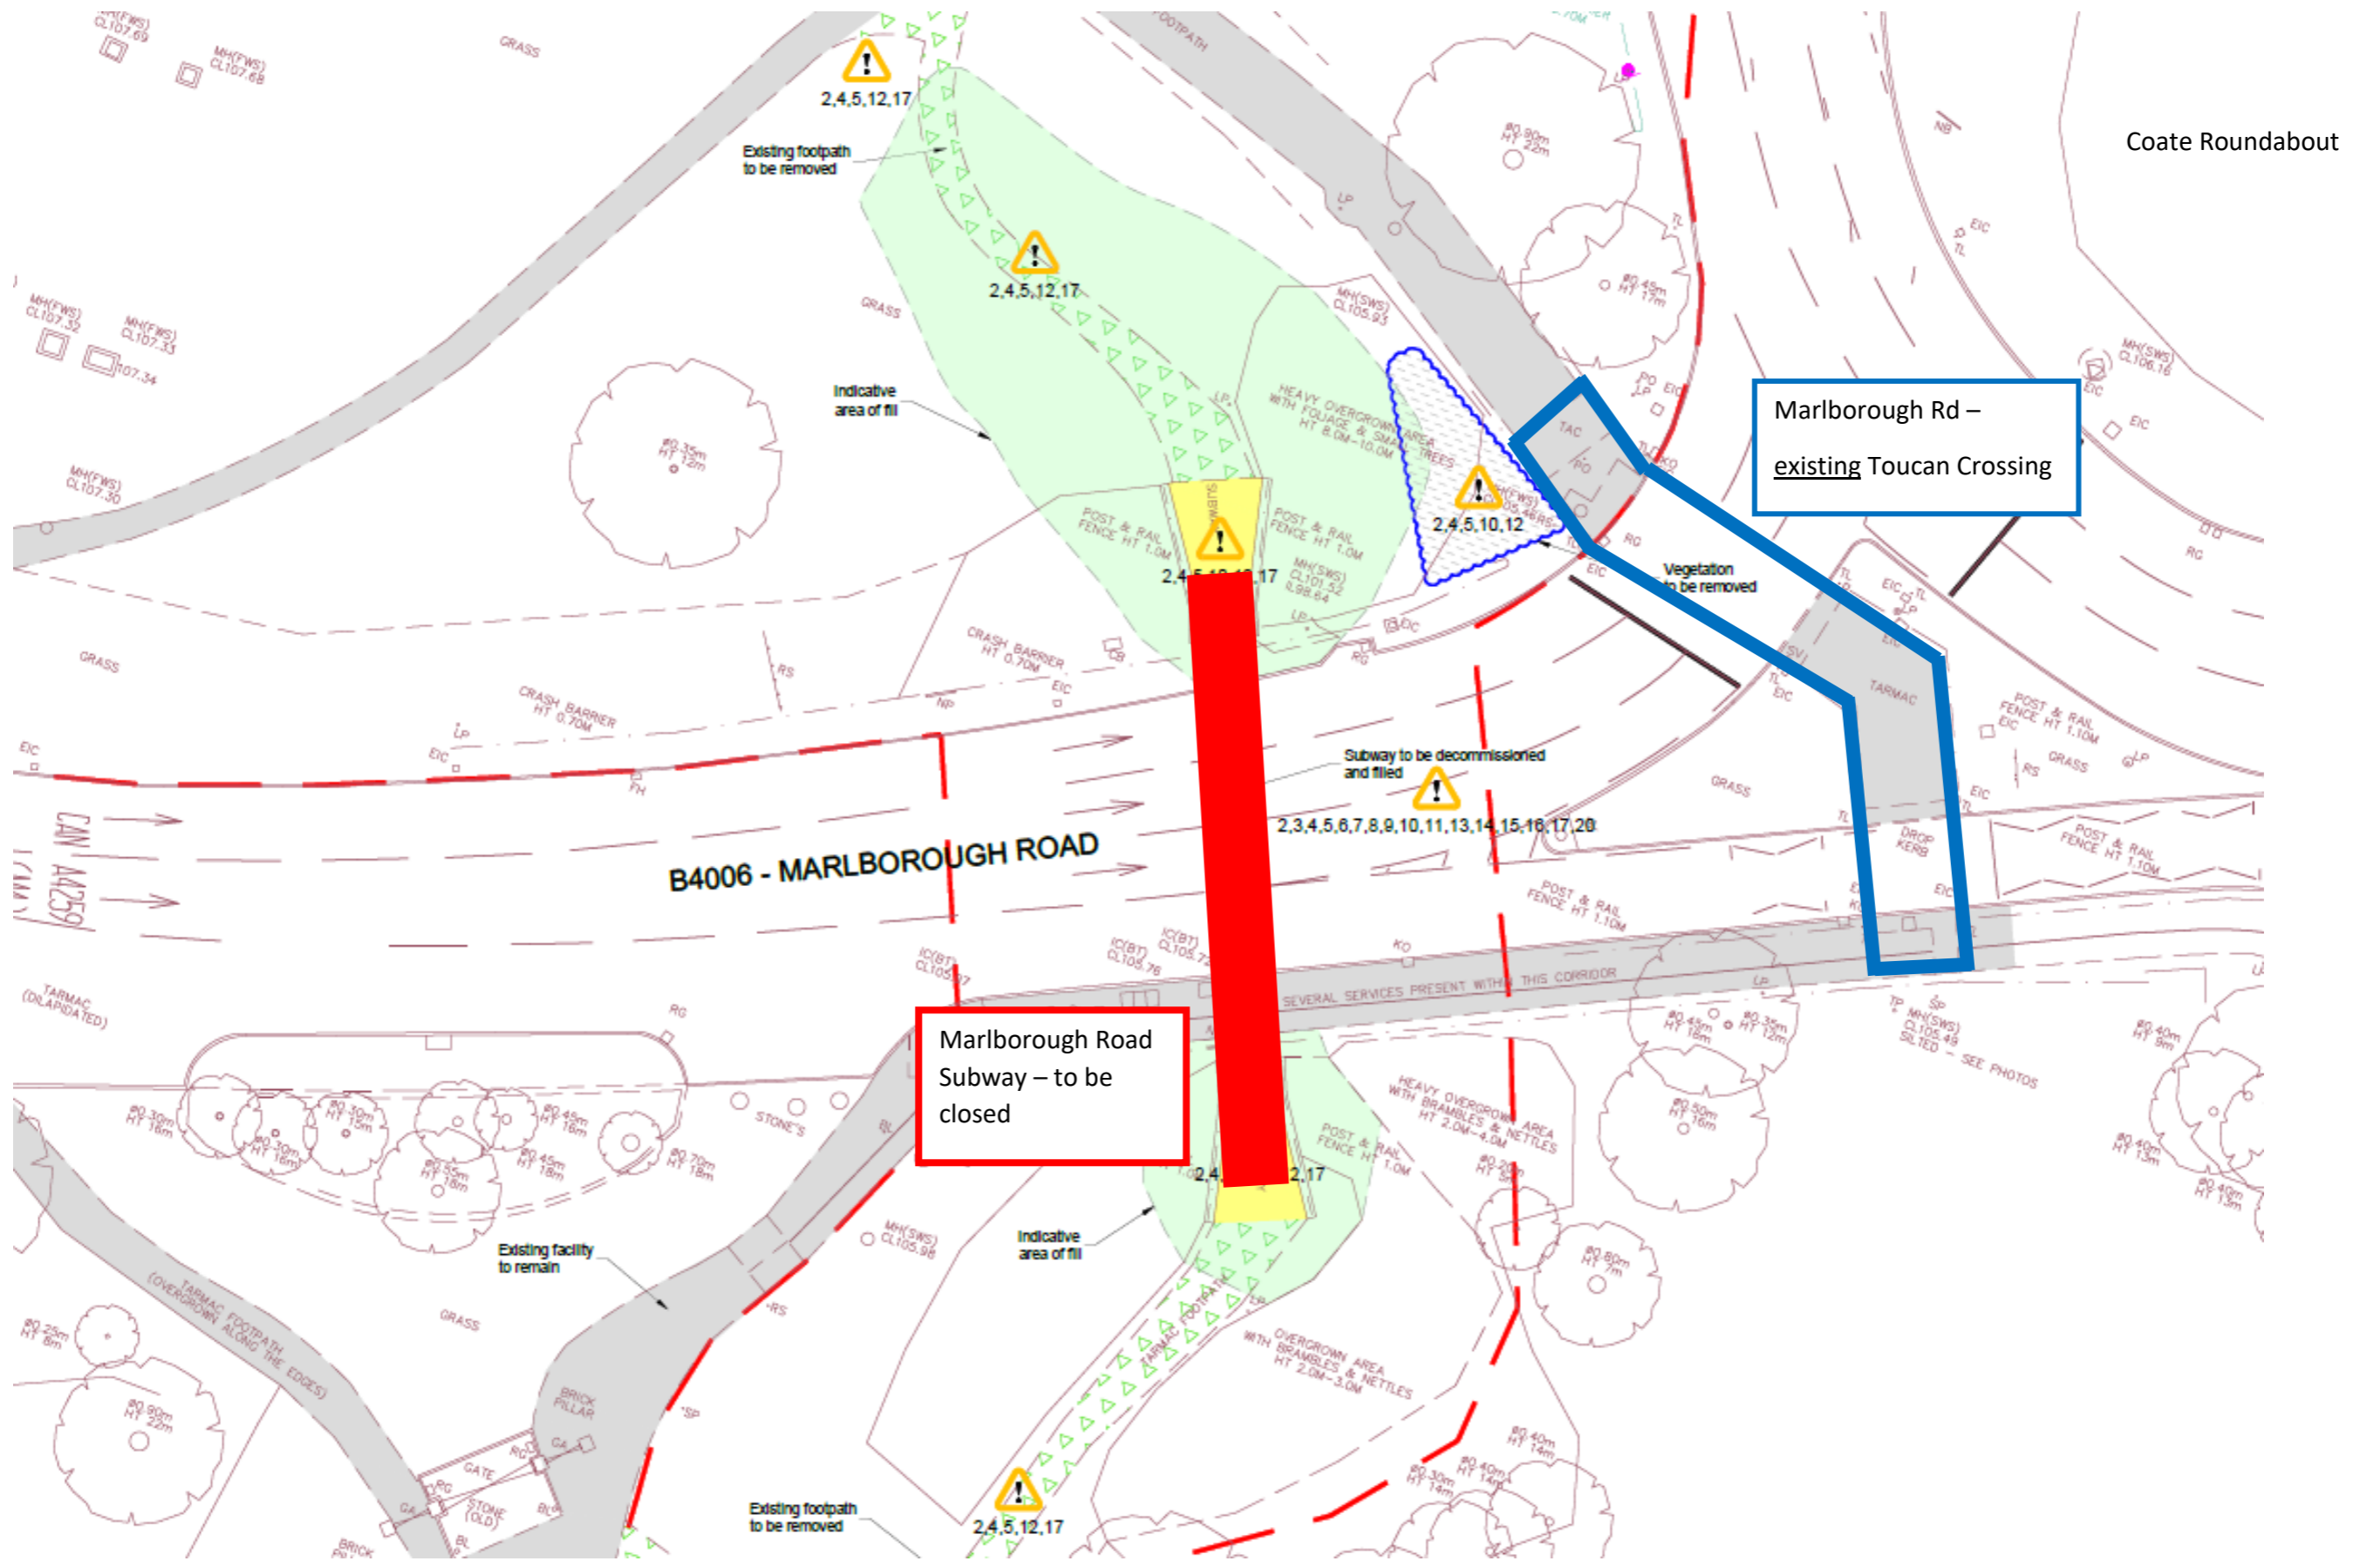

Alternative Crossing Route – Coate Roundabout Final Scheme

Queens Drive Subway Closure and New Toucan Crossing

Marlborough Road Subway Closure and Existing Toucan Crossing

Marlborough Road
Subway - to be
closed

Marlborough Rd -
existing Toucan Crossing