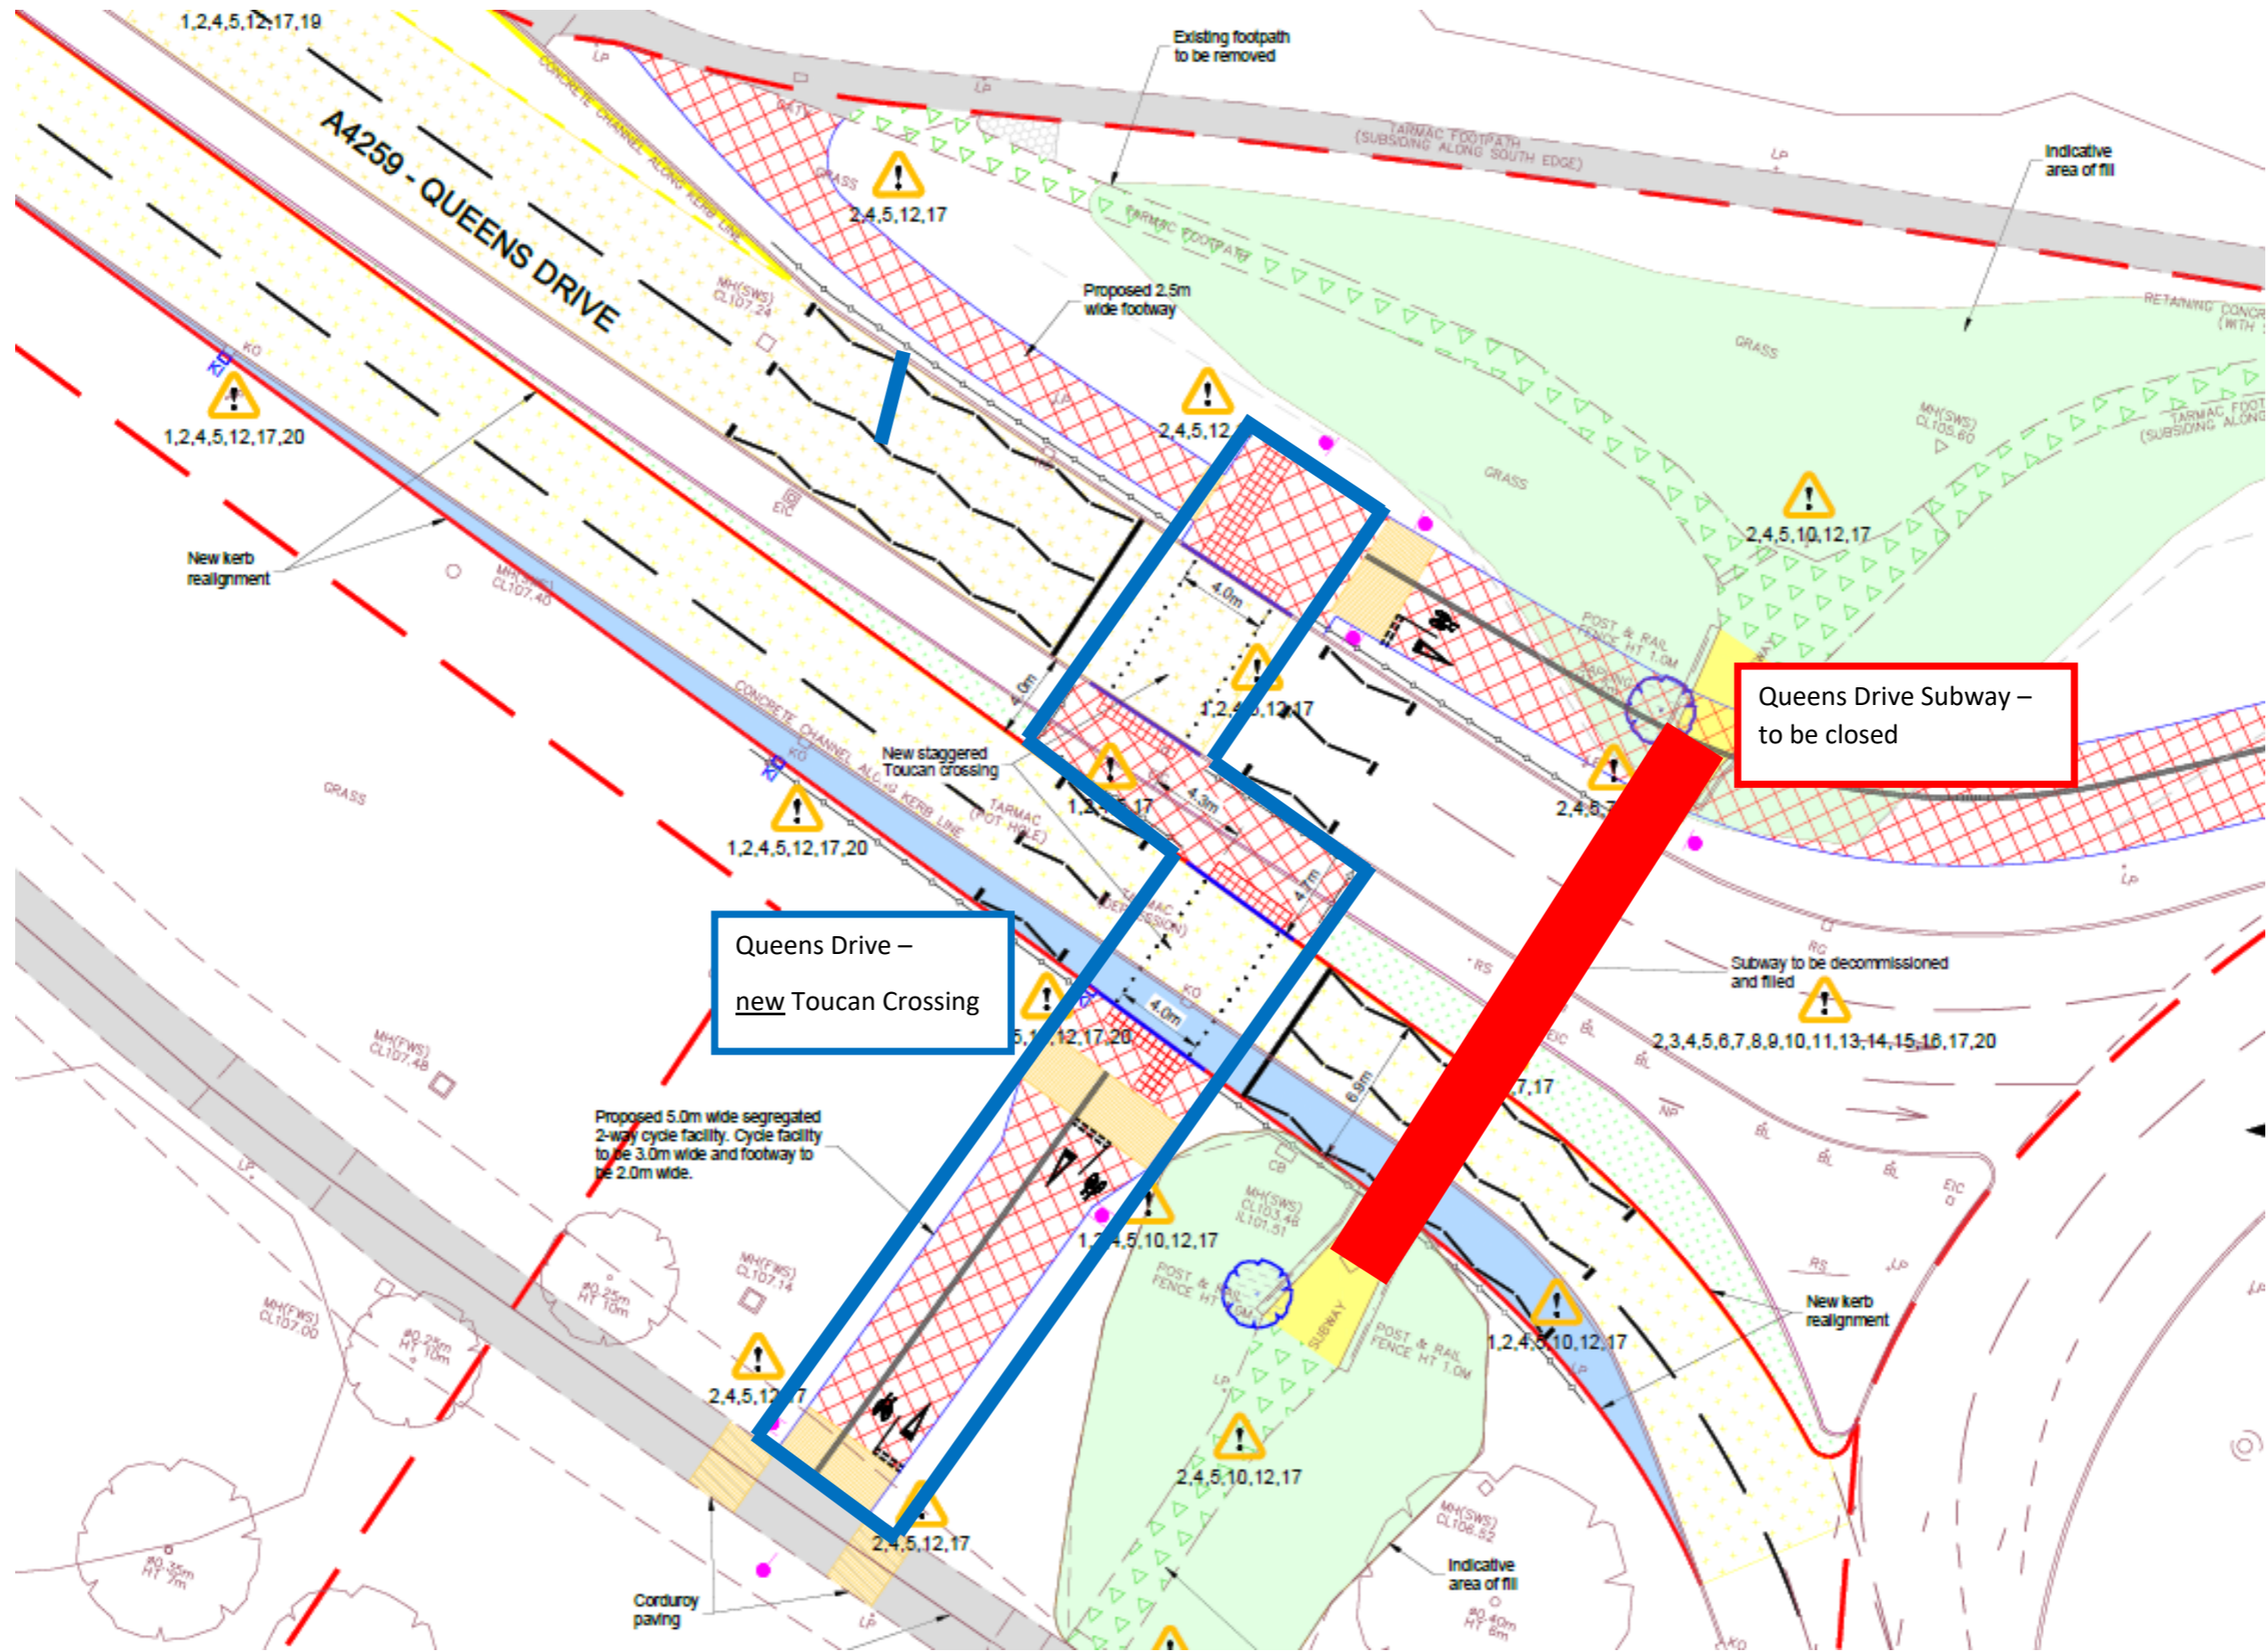

Alternative Crossing Route – Coate Roundabout Final Scheme

Queens Drive Subway Closure and New Toucan Crossing

Marlborough Road Subway Closure and Existing Toucan Crossing

Marlborough Road
Subway - to be
closed

Marlborough Rd -
existing Toucan Crossing