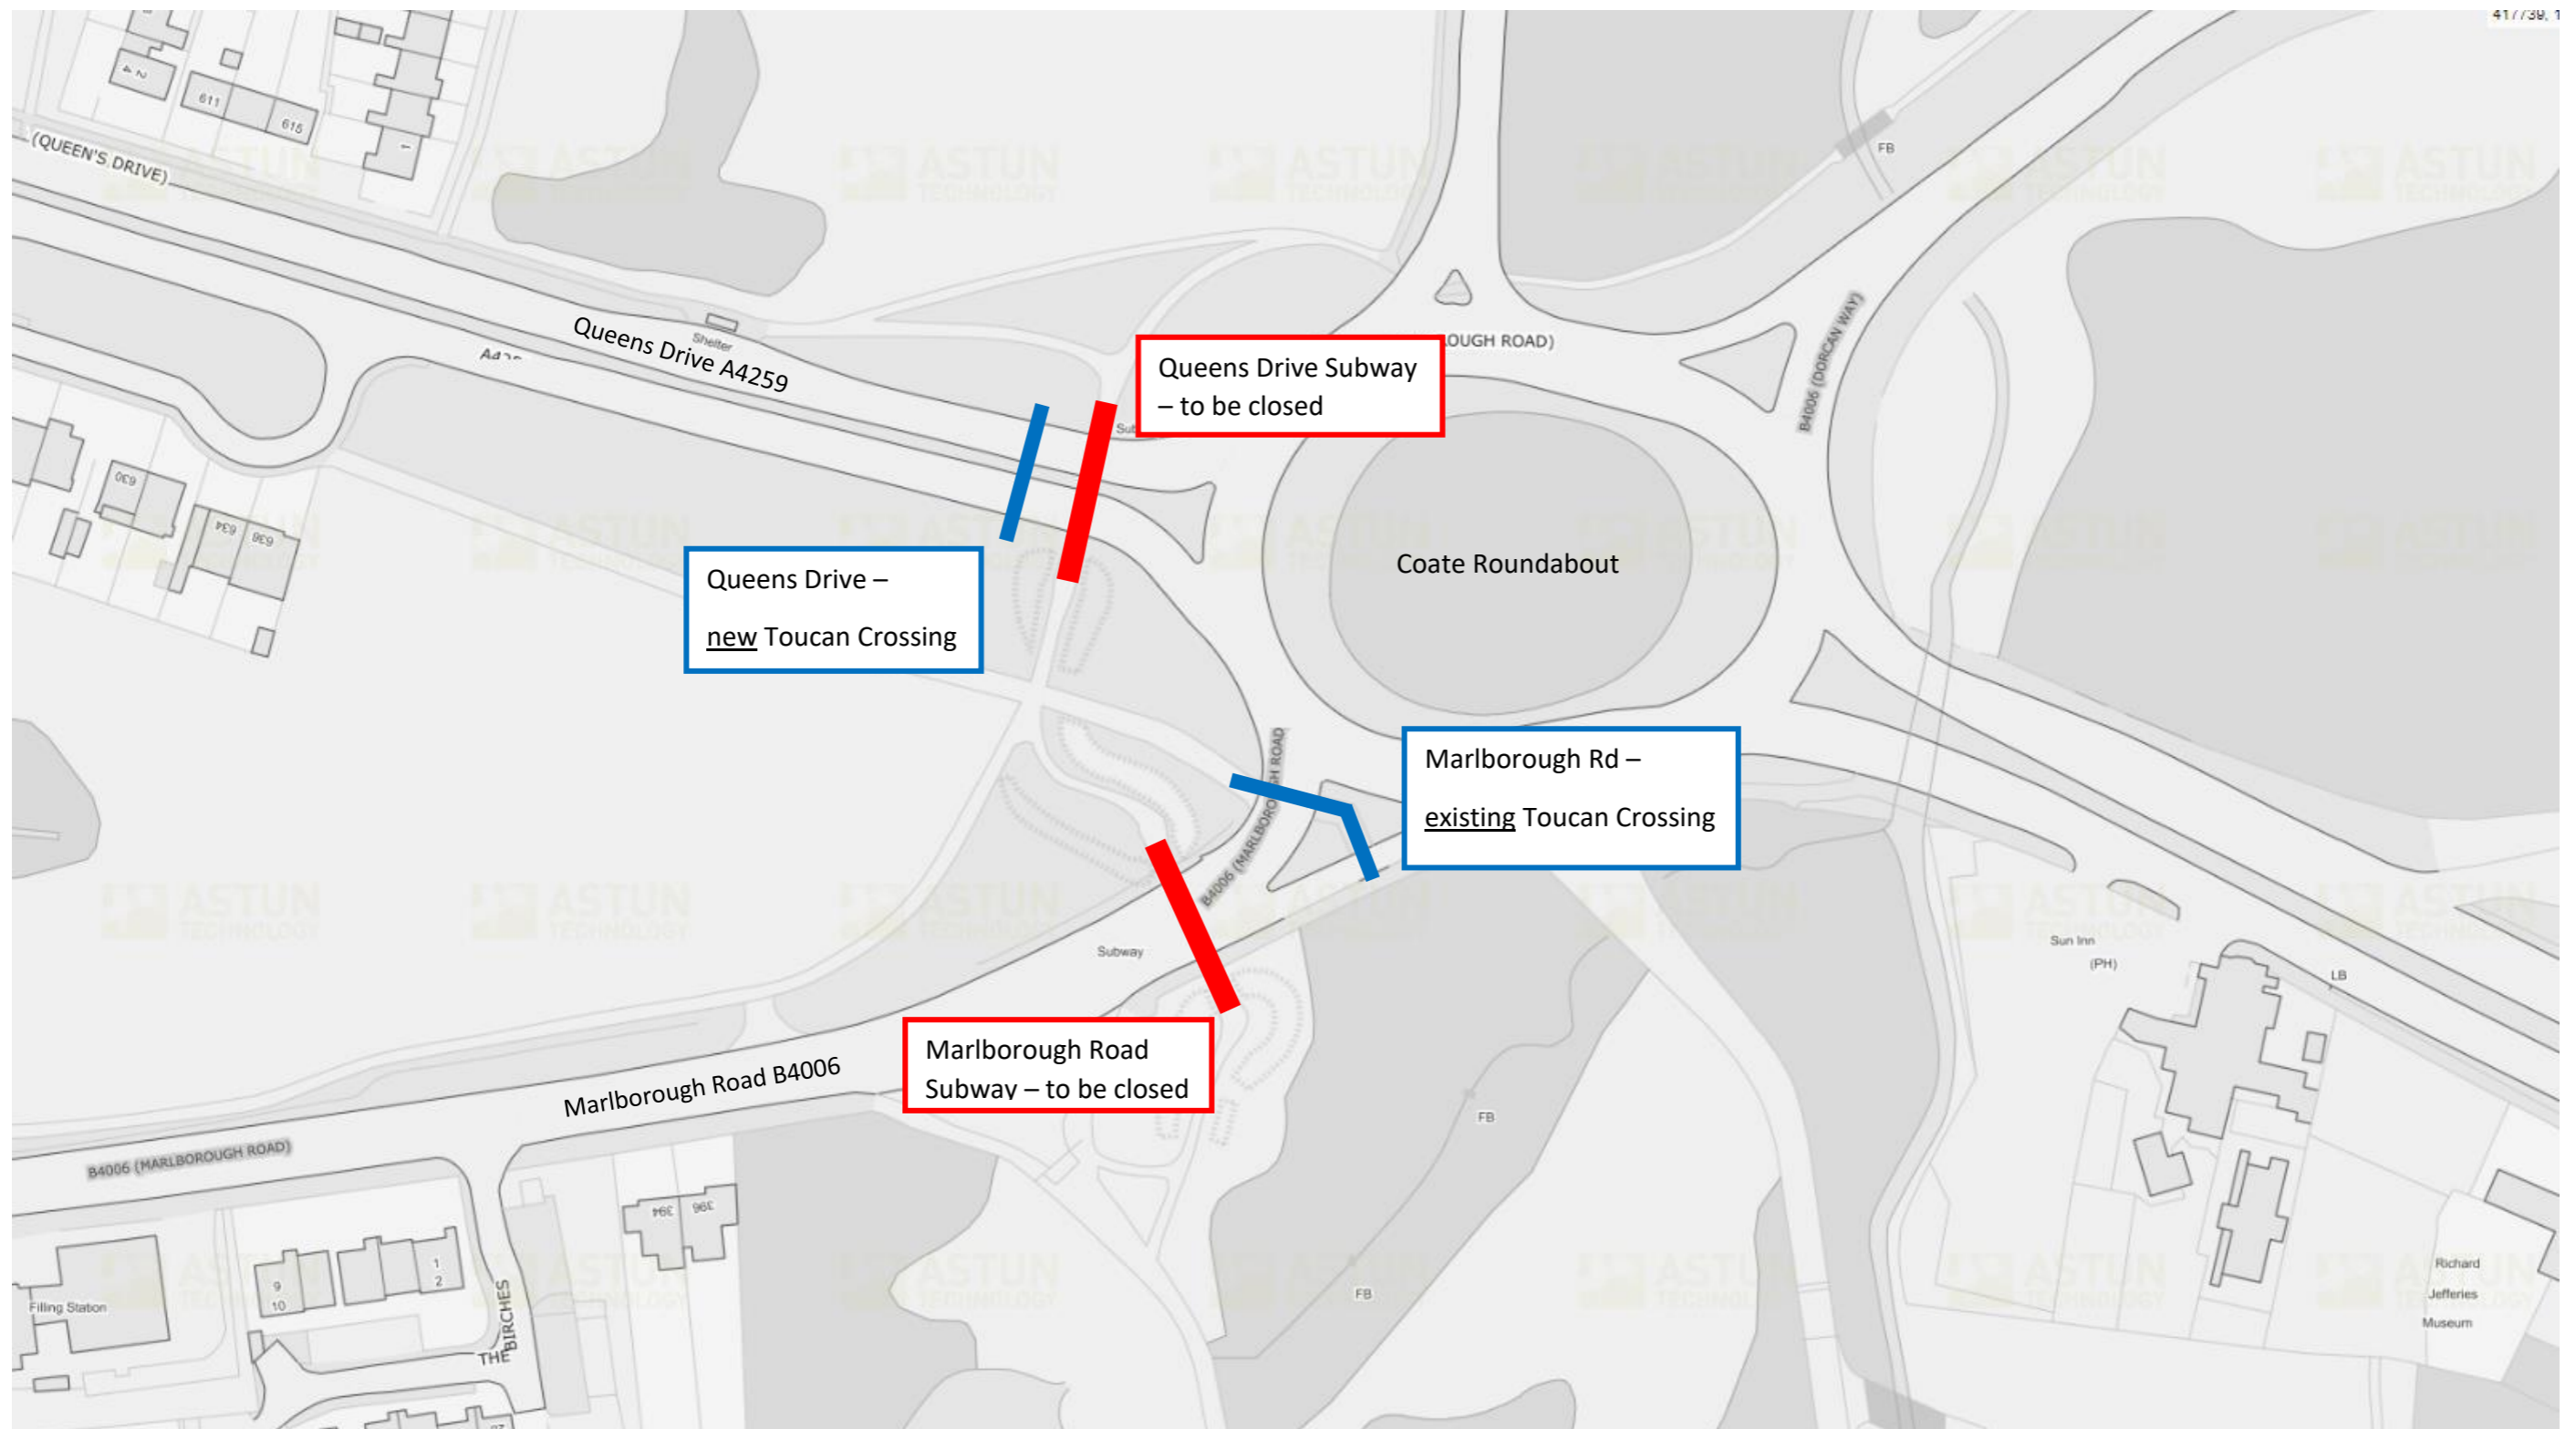

Alternative Crossing Route – Coate Roundabout Final Scheme

Queens Drive Subway Closure and New Toucan Crossing

Marlborough Road Subway Closure and Existing Toucan Crossing

Marlborough Road
Subway - to be
closed

Marlborough Rd -
existing Toucan Crossing