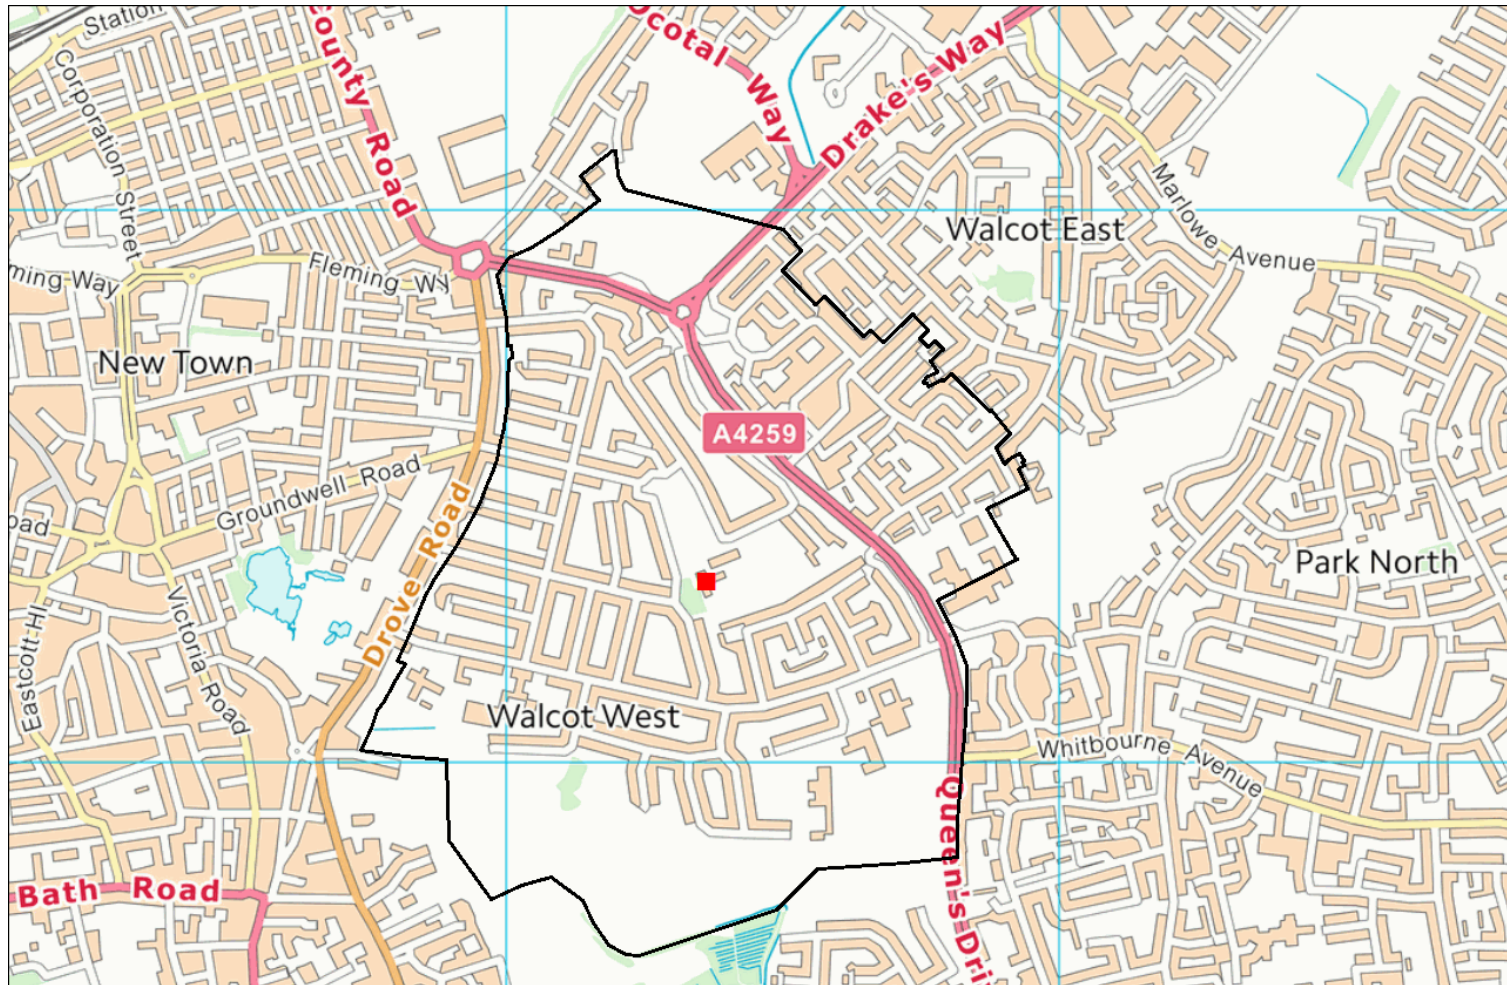

Catchment areas 2024-25

Swindon Borough Council

Beechcroft Infant Catchment area 2024-2025

Bishopstone CE Primary Catchment area 2024-2025

Chiseldon Primary Catchment area 2024-2025

Colebrook Junior Catchment area 2024-2025

Covingham Park Primary Catchment area 2024-2025

East Wichel Primary Catchment area 2024-2025

Eldene Primary Catchment area 2024-2025

Even Swindon Primary Catchment area 2024-2025

Lainesmead Primary Catchment area 2024-2025

Lawn Primary Catchment area 2024-2025

North Swindon Catchment area 2024-2025

This includes
Bridlewood
Haydonleigh
Oakhurst

Oaktree Primary School Catchment area 2024-2025

Wanborough Primary School Catchment area 2024-2025

Westrop Primary School Catchment area 2024-2025