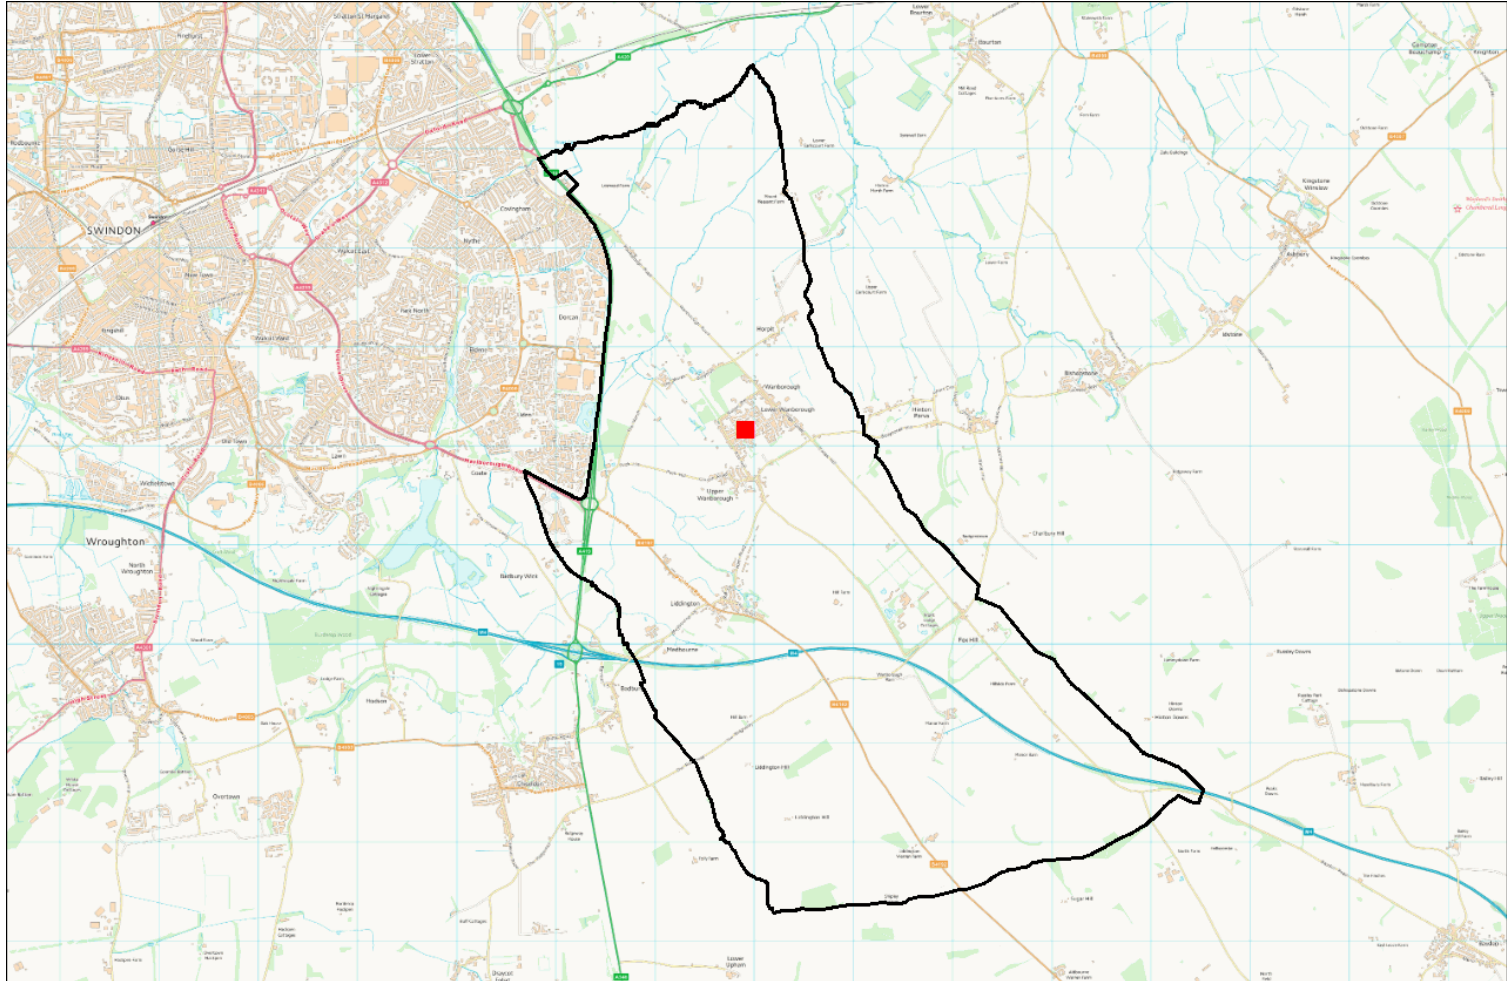

Catchment areas 2024-25

Swindon Borough Council

Beechcroft Infant Catchment area 2024-2025

Bishopstone CE Primary Catchment area 2024-2025

Chiseldon Primary Catchment area 2024-2025

Colebrook Junior Catchment area 2024-2025

Covingham Park Primary Catchment area 2024-2025

East Wichel Primary Catchment area 2024-2025

Eldene Primary Catchment area 2024-2025

Even Swindon Primary Catchment area 2024-2025

Lainesmead Primary Catchment area 2024-2025

Lawn Primary Catchment area 2024-2025

North Swindon Catchment area 2024-2025

This includes
Bridlewood
Haydonleigh
Oakhurst

Oaktree Primary School Catchment area 2024-2025

Wanborough Primary School Catchment area 2024-2025

Westrop Primary School Catchment area 2024-2025