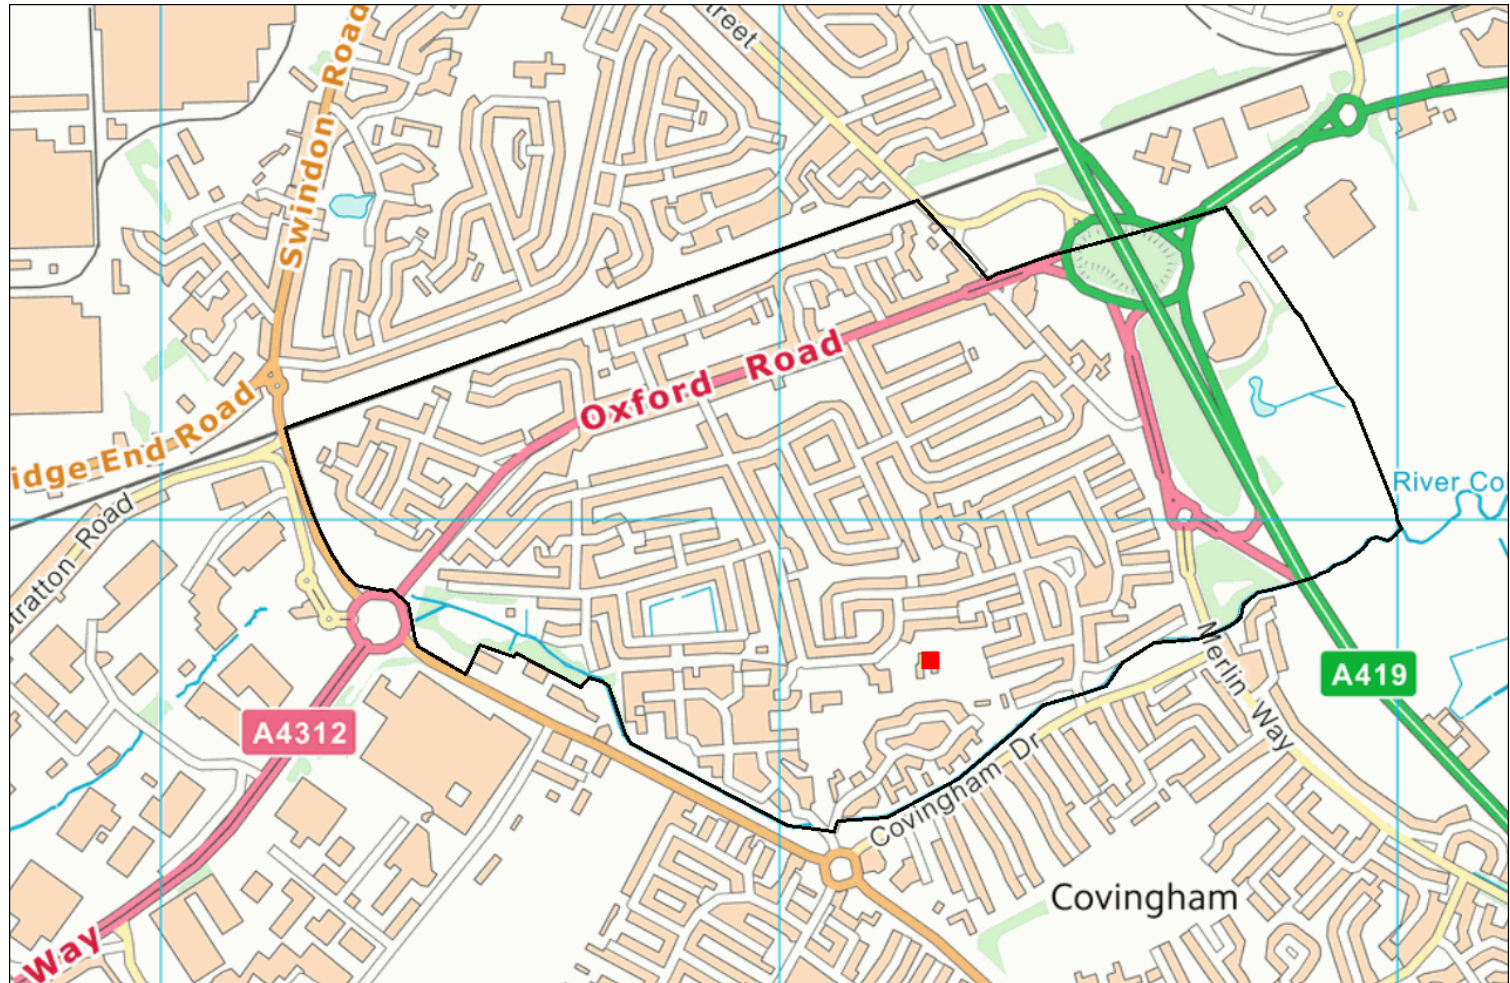

Catchment areas 2024-25

Swindon Borough Council

Beechcroft Infant Catchment area 2024-2025

Bishopstone CE Primary Catchment area 2024-2025

Chiseldon Primary Catchment area 2024-2025

Colebrook Junior Catchment area 2024-2025

Covingham Park Primary Catchment area 2024-2025

East Wichel Primary Catchment area 2024-2025

Eldene Primary Catchment area 2024-2025

Even Swindon Primary Catchment area 2024-2025

Lainesmead Primary Catchment area 2024-2025

Westrop Primary School Catchment area 2024-2025