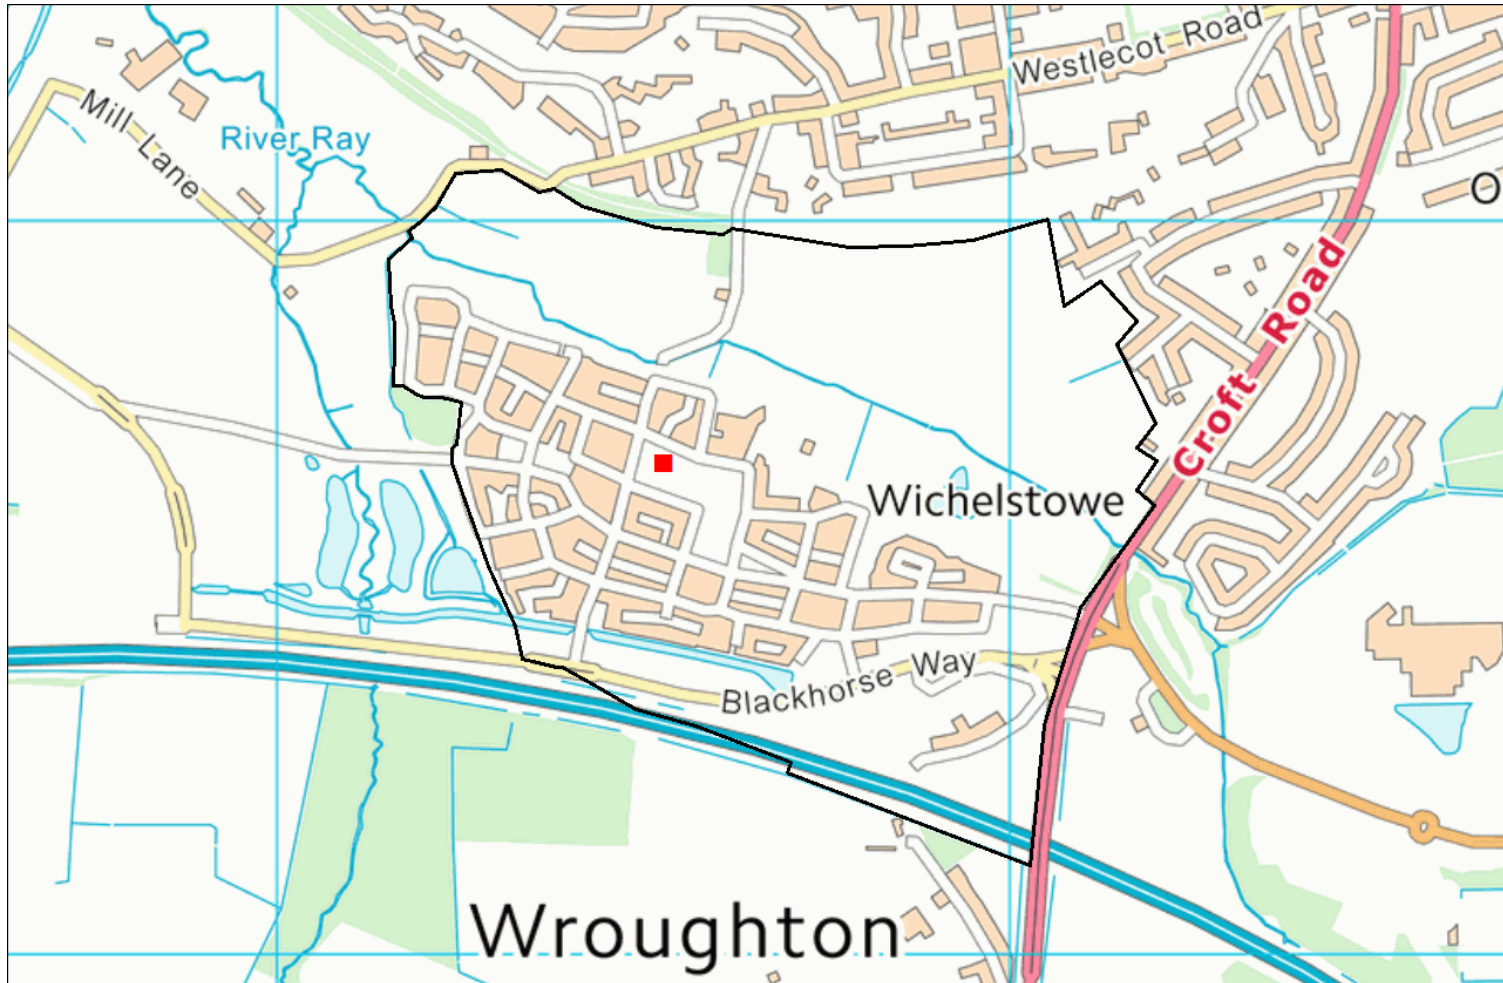

Catchment areas 2024-25

Swindon Borough Council

Beechcroft Infant Catchment area 2024-2025

Bishopstone CE Primary Catchment area 2024-2025

Chiseldon Primary Catchment area 2024-2025

Colebrook Junior Catchment area 2024-2025

Covingham Park Primary Catchment area 2024-2025

East Wichel Primary Catchment area 2024-2025

Eldene Primary Catchment area 2024-2025

Even Swindon Primary Catchment area 2024-2025

Lainesmead Primary Catchment area 2024-2025

Lawn Primary Catchment area 2024-2025

North Swindon Catchment area 2024-2025

This includes
Bridlewood
Haydonleigh
Oakhurst

Oaktree Primary School Catchment area 2024-2025

Wanborough Primary School Catchment area 2024-2025

Westrop Primary School Catchment area 2024-2025