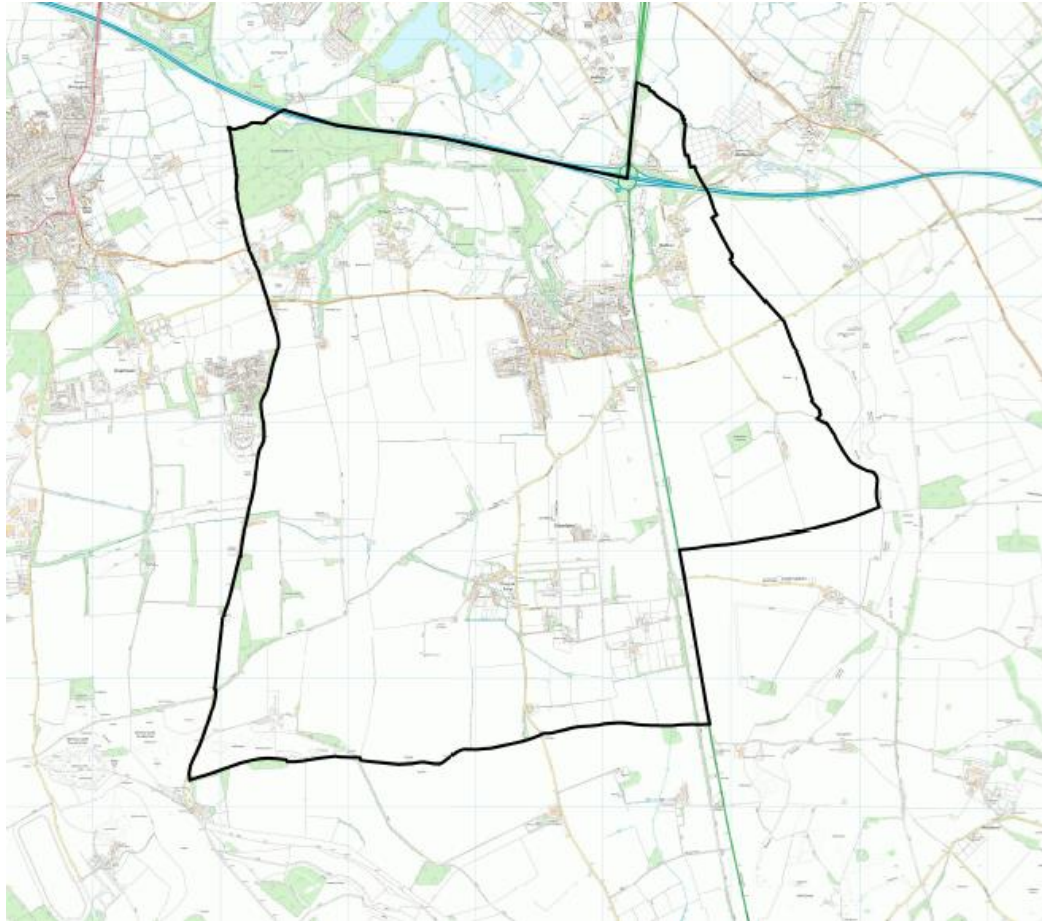

Catchment areas 2024-25

Swindon Borough Council

Beechcroft Infant Catchment area 2024-2025

Bishopstone CE Primary Catchment area 2024-2025

Chiseldon Primary Catchment area 2024-2025

Colebrook Junior Catchment area 2024-2025

Covingham Park Primary Catchment area 2024-2025

East Wichel Primary Catchment area 2024-2025

Eldene Primary Catchment area 2024-2025

Even Swindon Primary Catchment area 2024-2025

Lainesmead Primary Catchment area 2024-2025

Lawn Primary Catchment area 2024-2025

North Swindon Catchment area 2024-2025

This includes
Bridlewood
Haydonleigh
Oakhurst

Oaktree Primary School Catchment area 2024-2025

Wanborough Primary School Catchment area 2024-2025

Westrop Primary School Catchment area 2024-2025