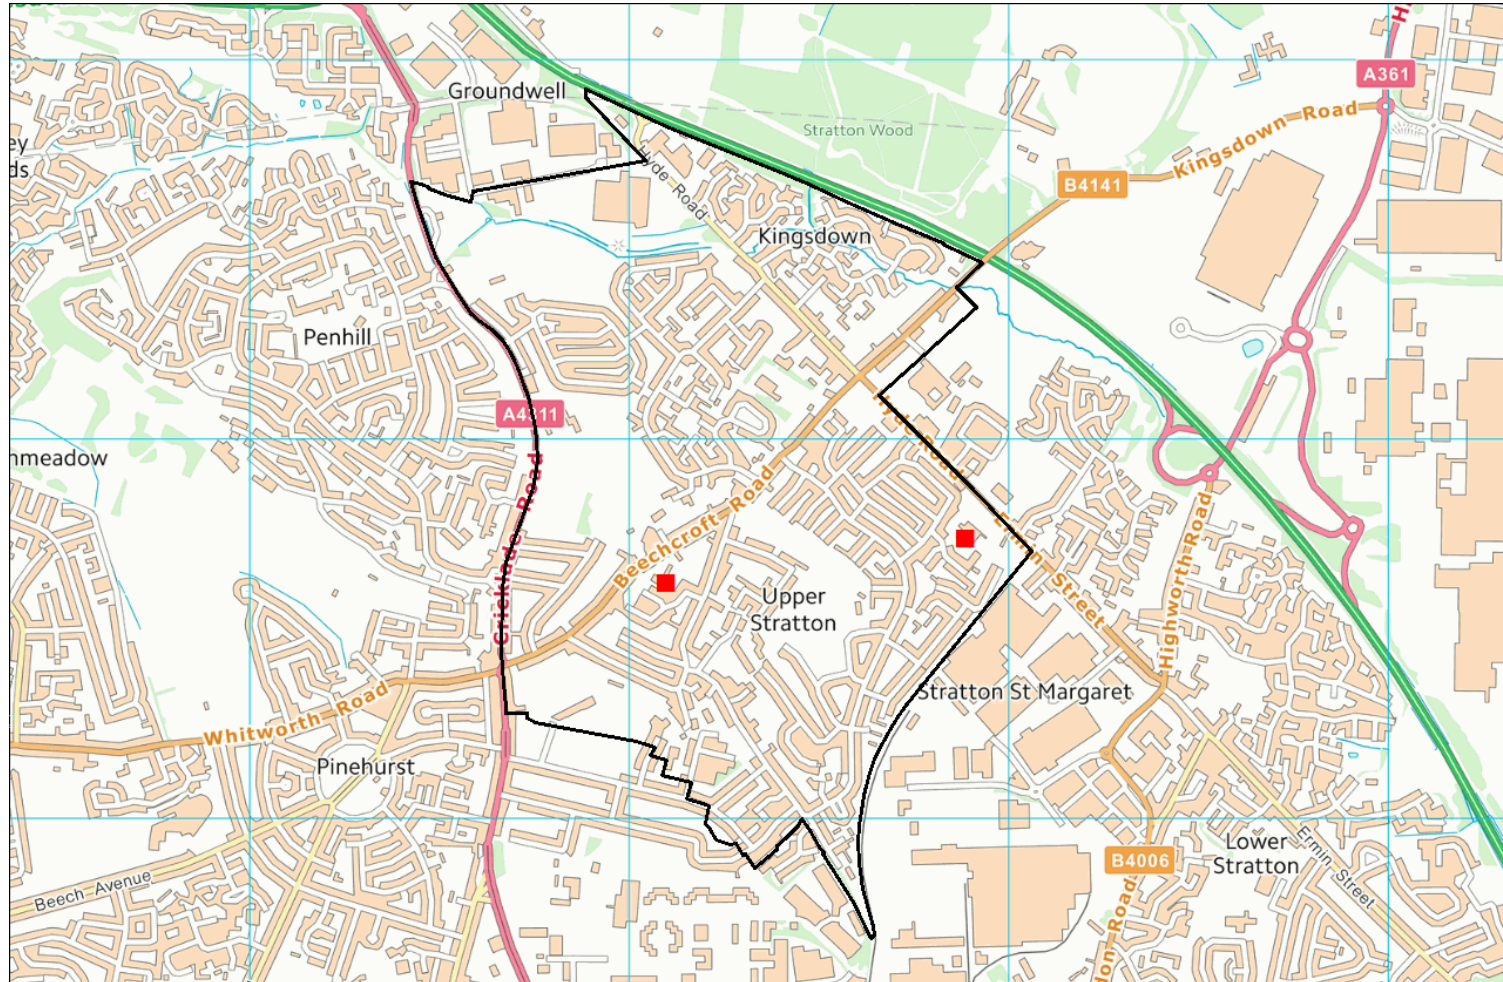

Catchment areas 2024-25

Swindon Borough Council

Beechcroft Infant Catchment area 2024-2025

Bishopstone CE Primary Catchment area 2024-2025

Chiseldon Primary Catchment area 2024-2025

Colebrook Junior Catchment area 2024-2025

Covingham Park Primary Catchment area 2024-2025

East Wichel Primary Catchment area 2024-2025

Eldene Primary Catchment area 2024-2025

Even Swindon Primary Catchment area 2024-2025

Lainesmead Primary Catchment area 2024-2025

Lawn Primary Catchment area 2024-2025

North Swindon Catchment area 2024-2025

This includes
Bridlewood
Haydonleigh
Oakhurst

Oaktree Primary School Catchment area 2024-2025

Wanborough Primary School Catchment area 2024-2025

Westrop Primary School Catchment area 2024-2025