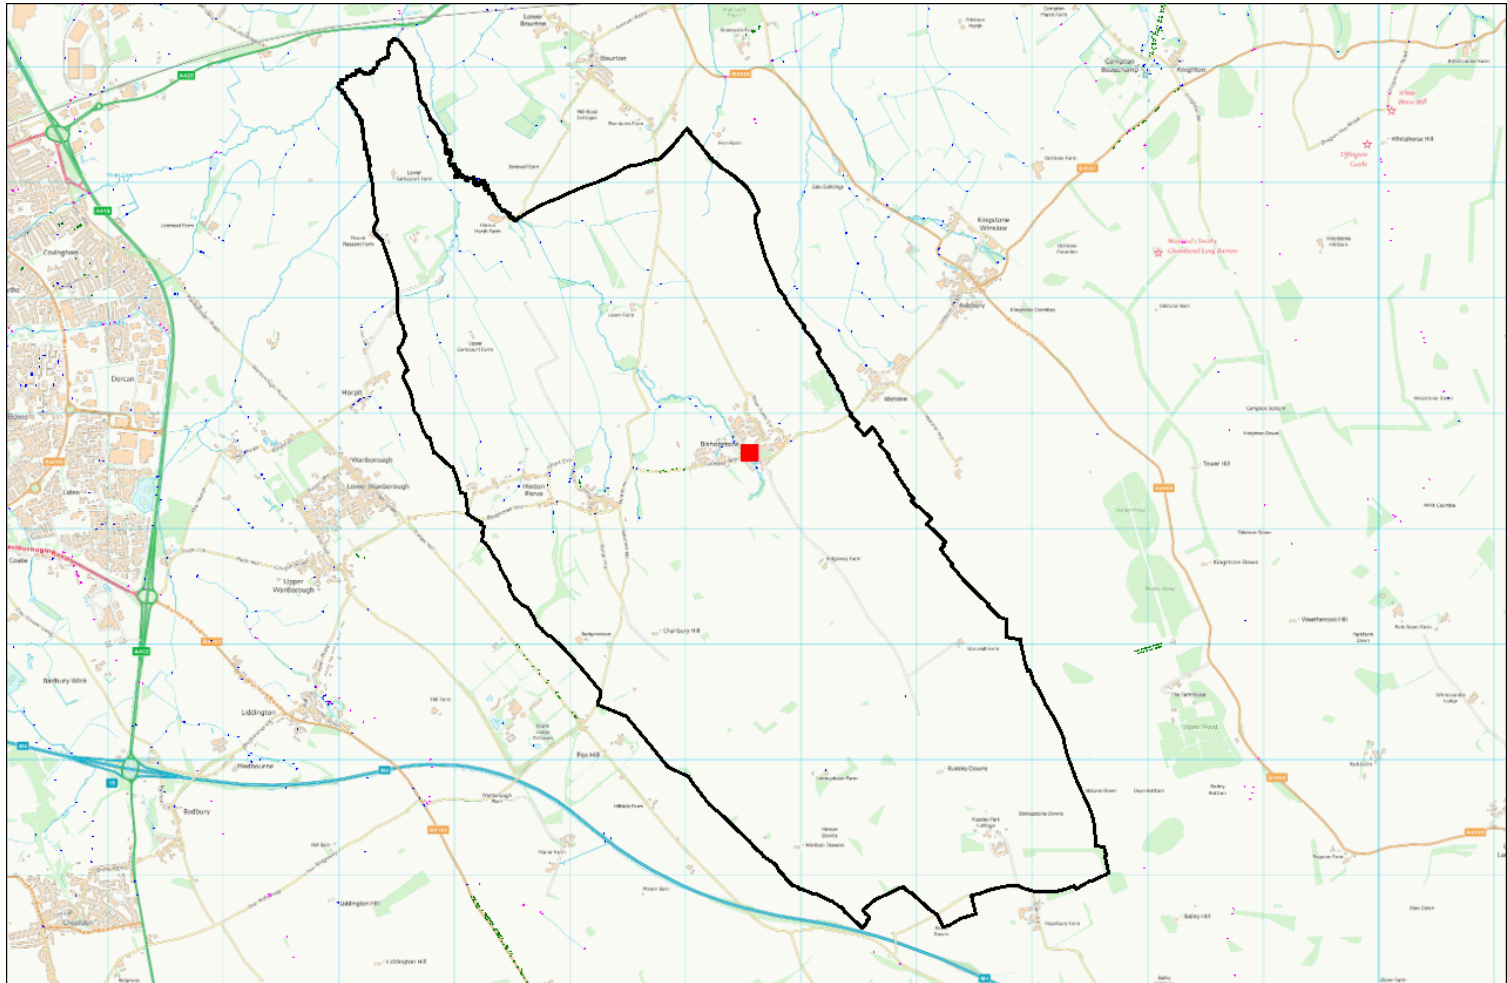

Catchment areas 2024-25

Swindon Borough Council

Beechcroft Infant Catchment area 2024-2025

Bishopstone CE Primary Catchment area 2024-2025

Chiseldon Primary Catchment area 2024-2025

Colebrook Junior Catchment area 2024-2025

Covingham Park Primary Catchment area 2024-2025

East Wichel Primary Catchment area 2024-2025

Eldene Primary Catchment area 2024-2025

Even Swindon Primary Catchment area 2024-2025

Lainesmead Primary Catchment area 2024-2025

Lawn Primary Catchment area 2024-2025

North Swindon Catchment area 2024-2025

This includes
Bridlewood
Haydonleigh
Oakhurst

Oaktree Primary School Catchment area 2024-2025

Wanborough Primary School Catchment area 2024-2025

Westrop Primary School Catchment area 2024-2025