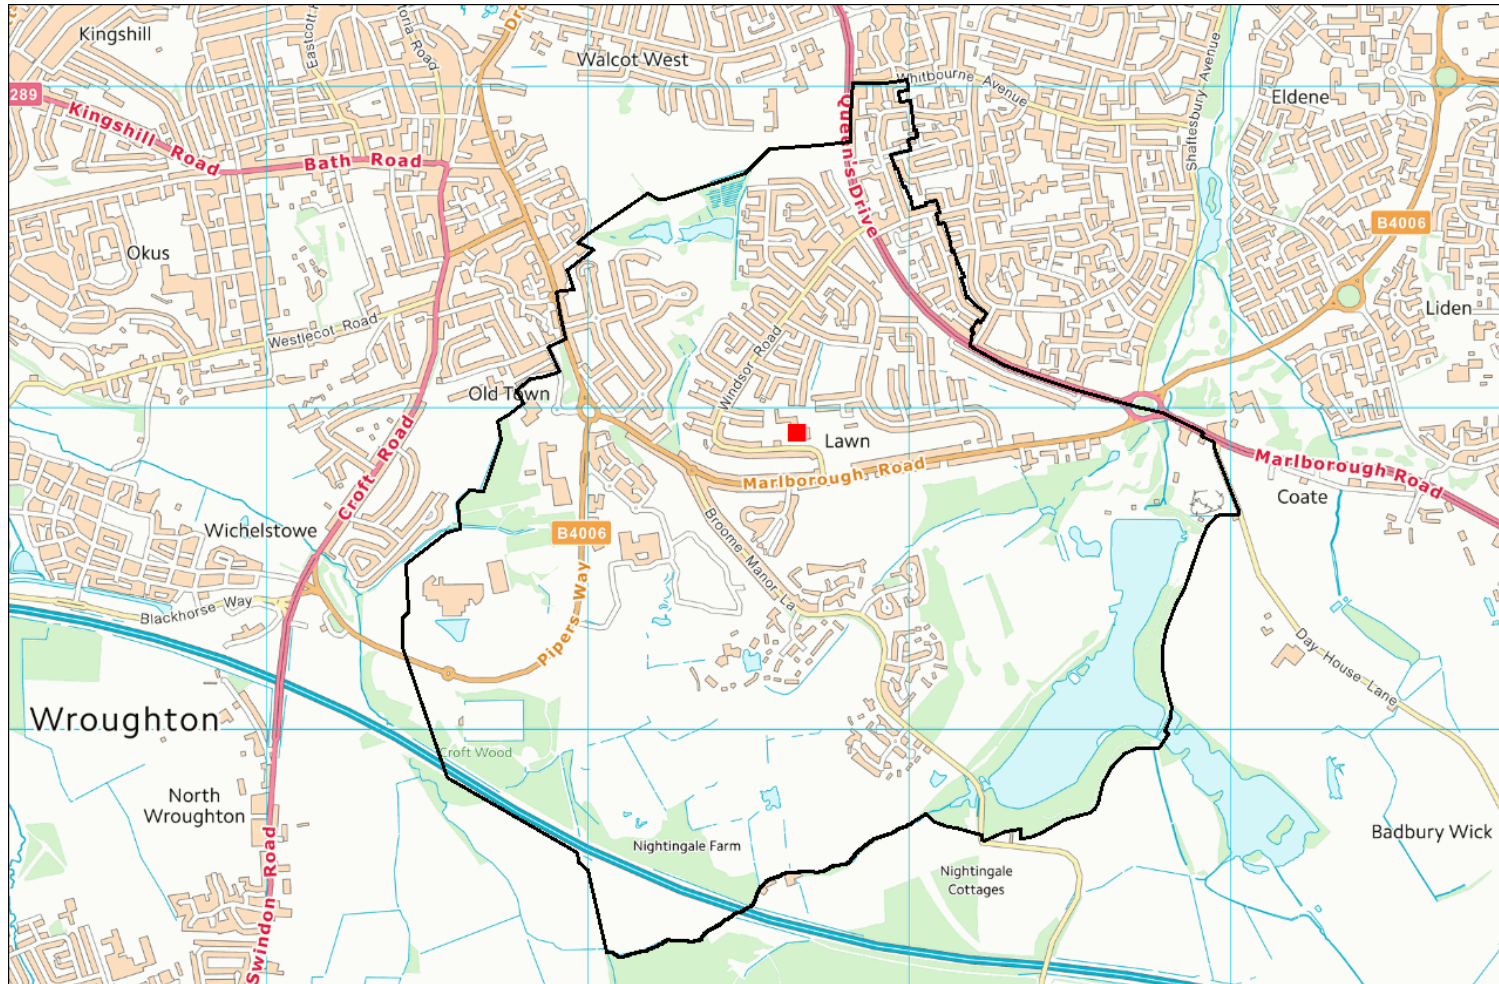

Catchment areas 2024-25

Swindon Borough Council

Beechcroft Infant Catchment area 2024-2025

Bishopstone CE Primary Catchment area 2024-2025

Chiseldon Primary Catchment area 2024-2025

Colebrook Junior Catchment area 2024-2025

Covingham Park Primary Catchment area 2024-2025

East Wichel Primary Catchment area 2024-2025

Eldene Primary Catchment area 2024-2025

Even Swindon Primary Catchment area 2024-2025

Lainesmead Primary Catchment area 2024-2025

Lawn Primary Catchment area 2024-2025

North Swindon Catchment area 2024-2025

This includes
Bridlewood
Haydonleigh
Oakhurst

Oaktree Primary School Catchment area 2024-2025

Wanborough Primary School Catchment area 2024-2025

Westrop Primary School Catchment area 2024-2025