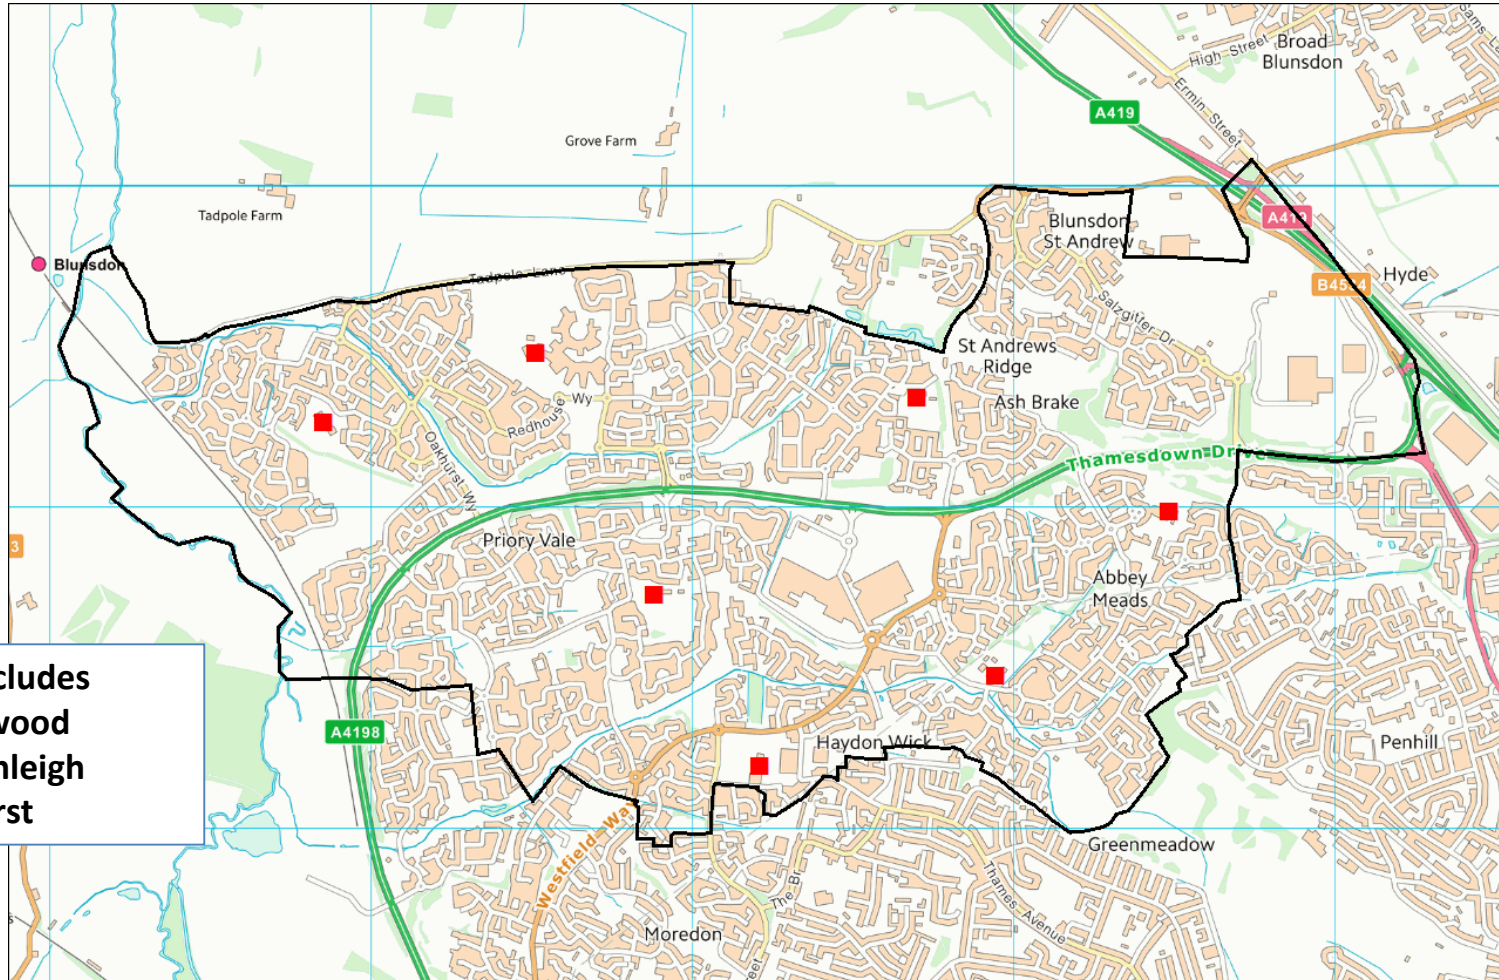

Catchment areas 2024-25

Swindon Borough Council

Beechcroft Infant Catchment area 2024-2025

Bishopstone CE Primary Catchment area 2024-2025

Chiseldon Primary Catchment area 2024-2025

Colebrook Junior Catchment area 2024-2025

Covingham Park Primary Catchment area 2024-2025

East Wichel Primary Catchment area 2024-2025

Eldene Primary Catchment area 2024-2025

Even Swindon Primary Catchment area 2024-2025

Lainesmead Primary Catchment area 2024-2025

Lawn Primary Catchment area 2024-2025

North Swindon Catchment area 2024-2025

This includes
Bridlewood
Haydonleigh
Oakhurst

Oaktree Primary School Catchment area 2024-2025

Wanborough Primary School Catchment area 2024-2025

Westrop Primary School Catchment area 2024-2025