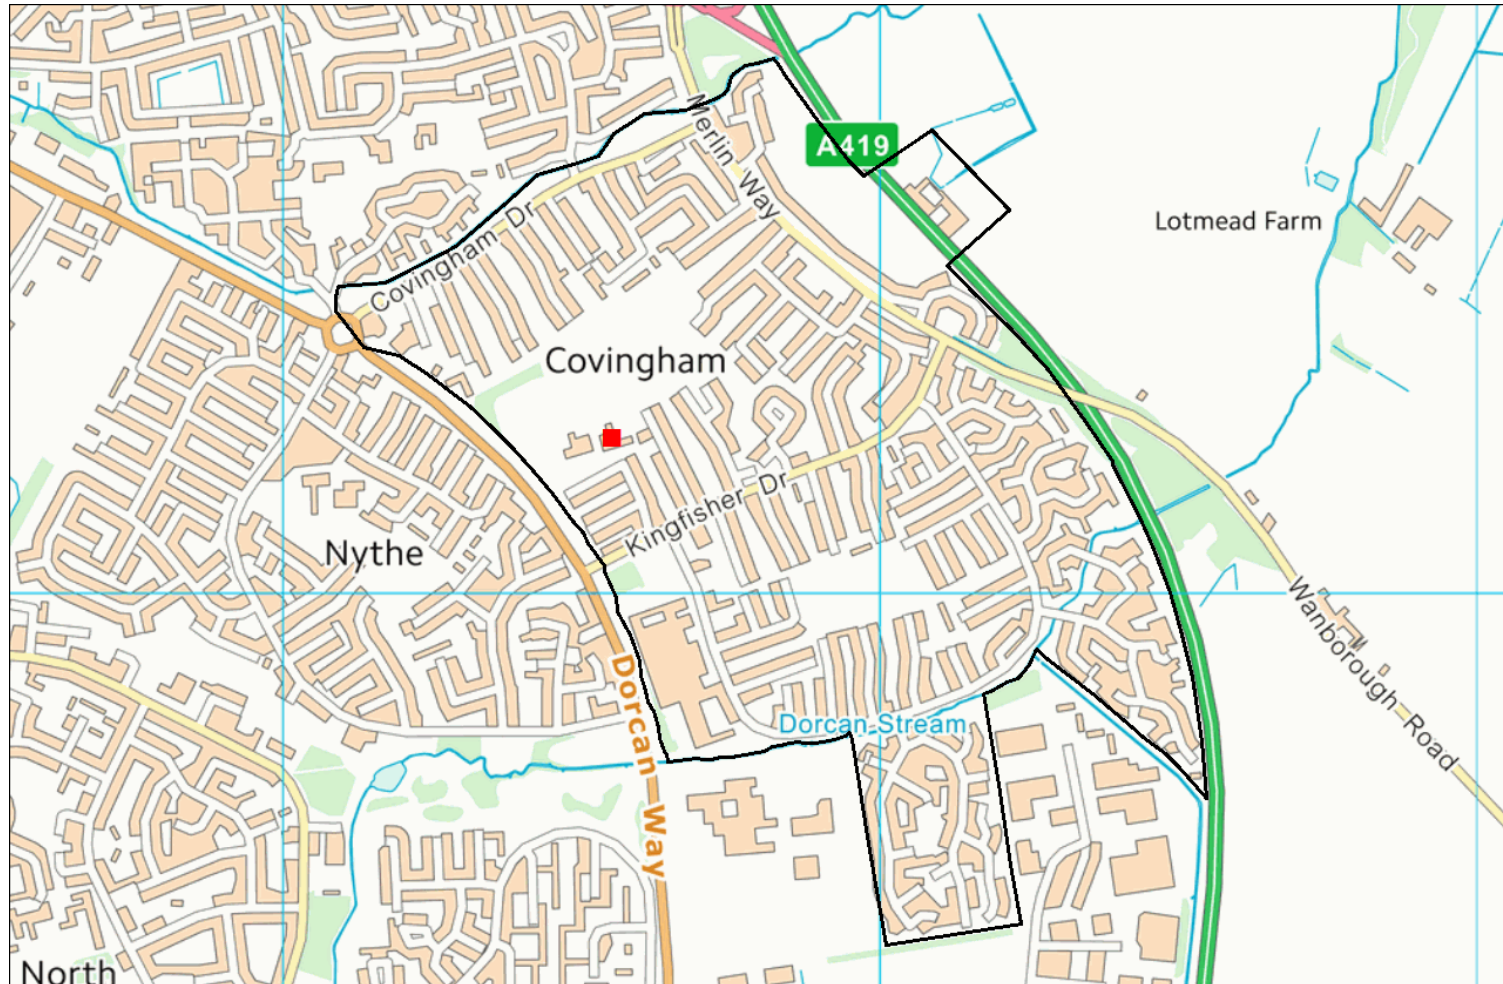

Catchment areas 2024-25

Swindon Borough Council

Beechcroft Infant Catchment area 2024-2025

Bishopstone CE Primary Catchment area 2024-2025

Chiseldon Primary Catchment area 2024-2025

Colebrook Junior Catchment area 2024-2025

Covingham Park Primary Catchment area 2024-2025

East Wichel Primary Catchment area 2024-2025

Eldene Primary Catchment area 2024-2025

Even Swindon Primary Catchment area 2024-2025

Lainesmead Primary Catchment area 2024-2025

Westrop Primary School Catchment area 2024-2025