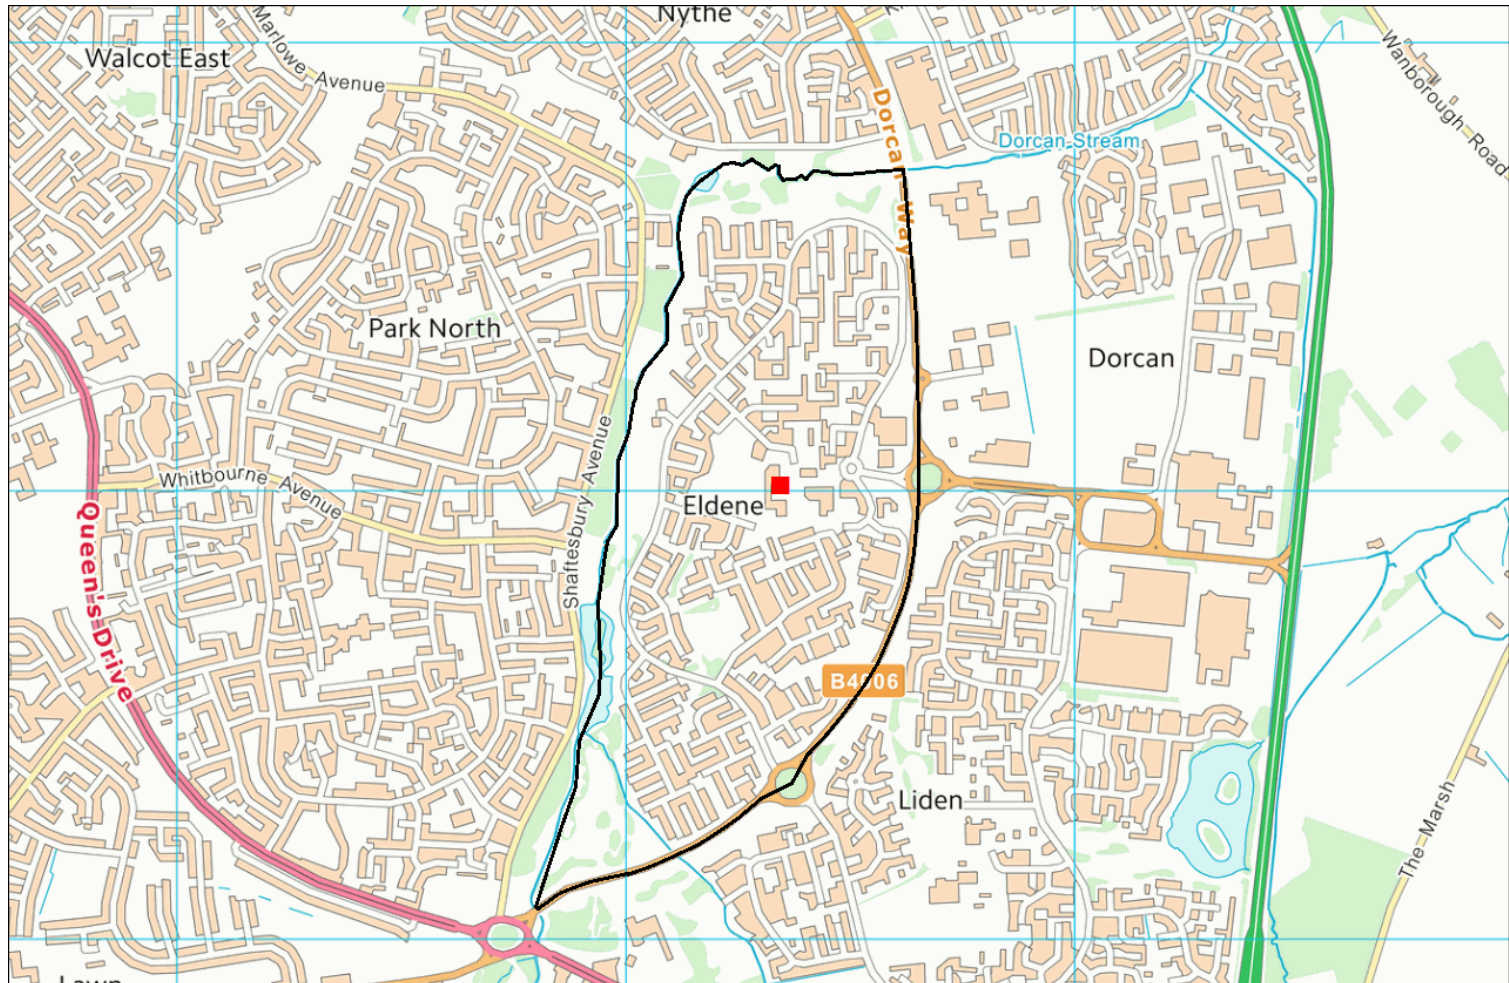

Catchment areas 2024-25

Swindon Borough Council

Beechcroft Infant Catchment area 2024-2025

Bishopstone CE Primary Catchment area 2024-2025

Chiseldon Primary Catchment area 2024-2025

Colebrook Junior Catchment area 2024-2025

Covingham Park Primary Catchment area 2024-2025

East Wichel Primary Catchment area 2024-2025

Eldene Primary Catchment area 2024-2025

Even Swindon Primary Catchment area 2024-2025

Lainesmead Primary Catchment area 2024-2025

Lawn Primary Catchment area 2024-2025

North Swindon Catchment area 2024-2025

This includes
Bridlewood
Haydonleigh
Oakhurst

Oaktree Primary School Catchment area 2024-2025

Wanborough Primary School Catchment area 2024-2025

Westrop Primary School Catchment area 2024-2025