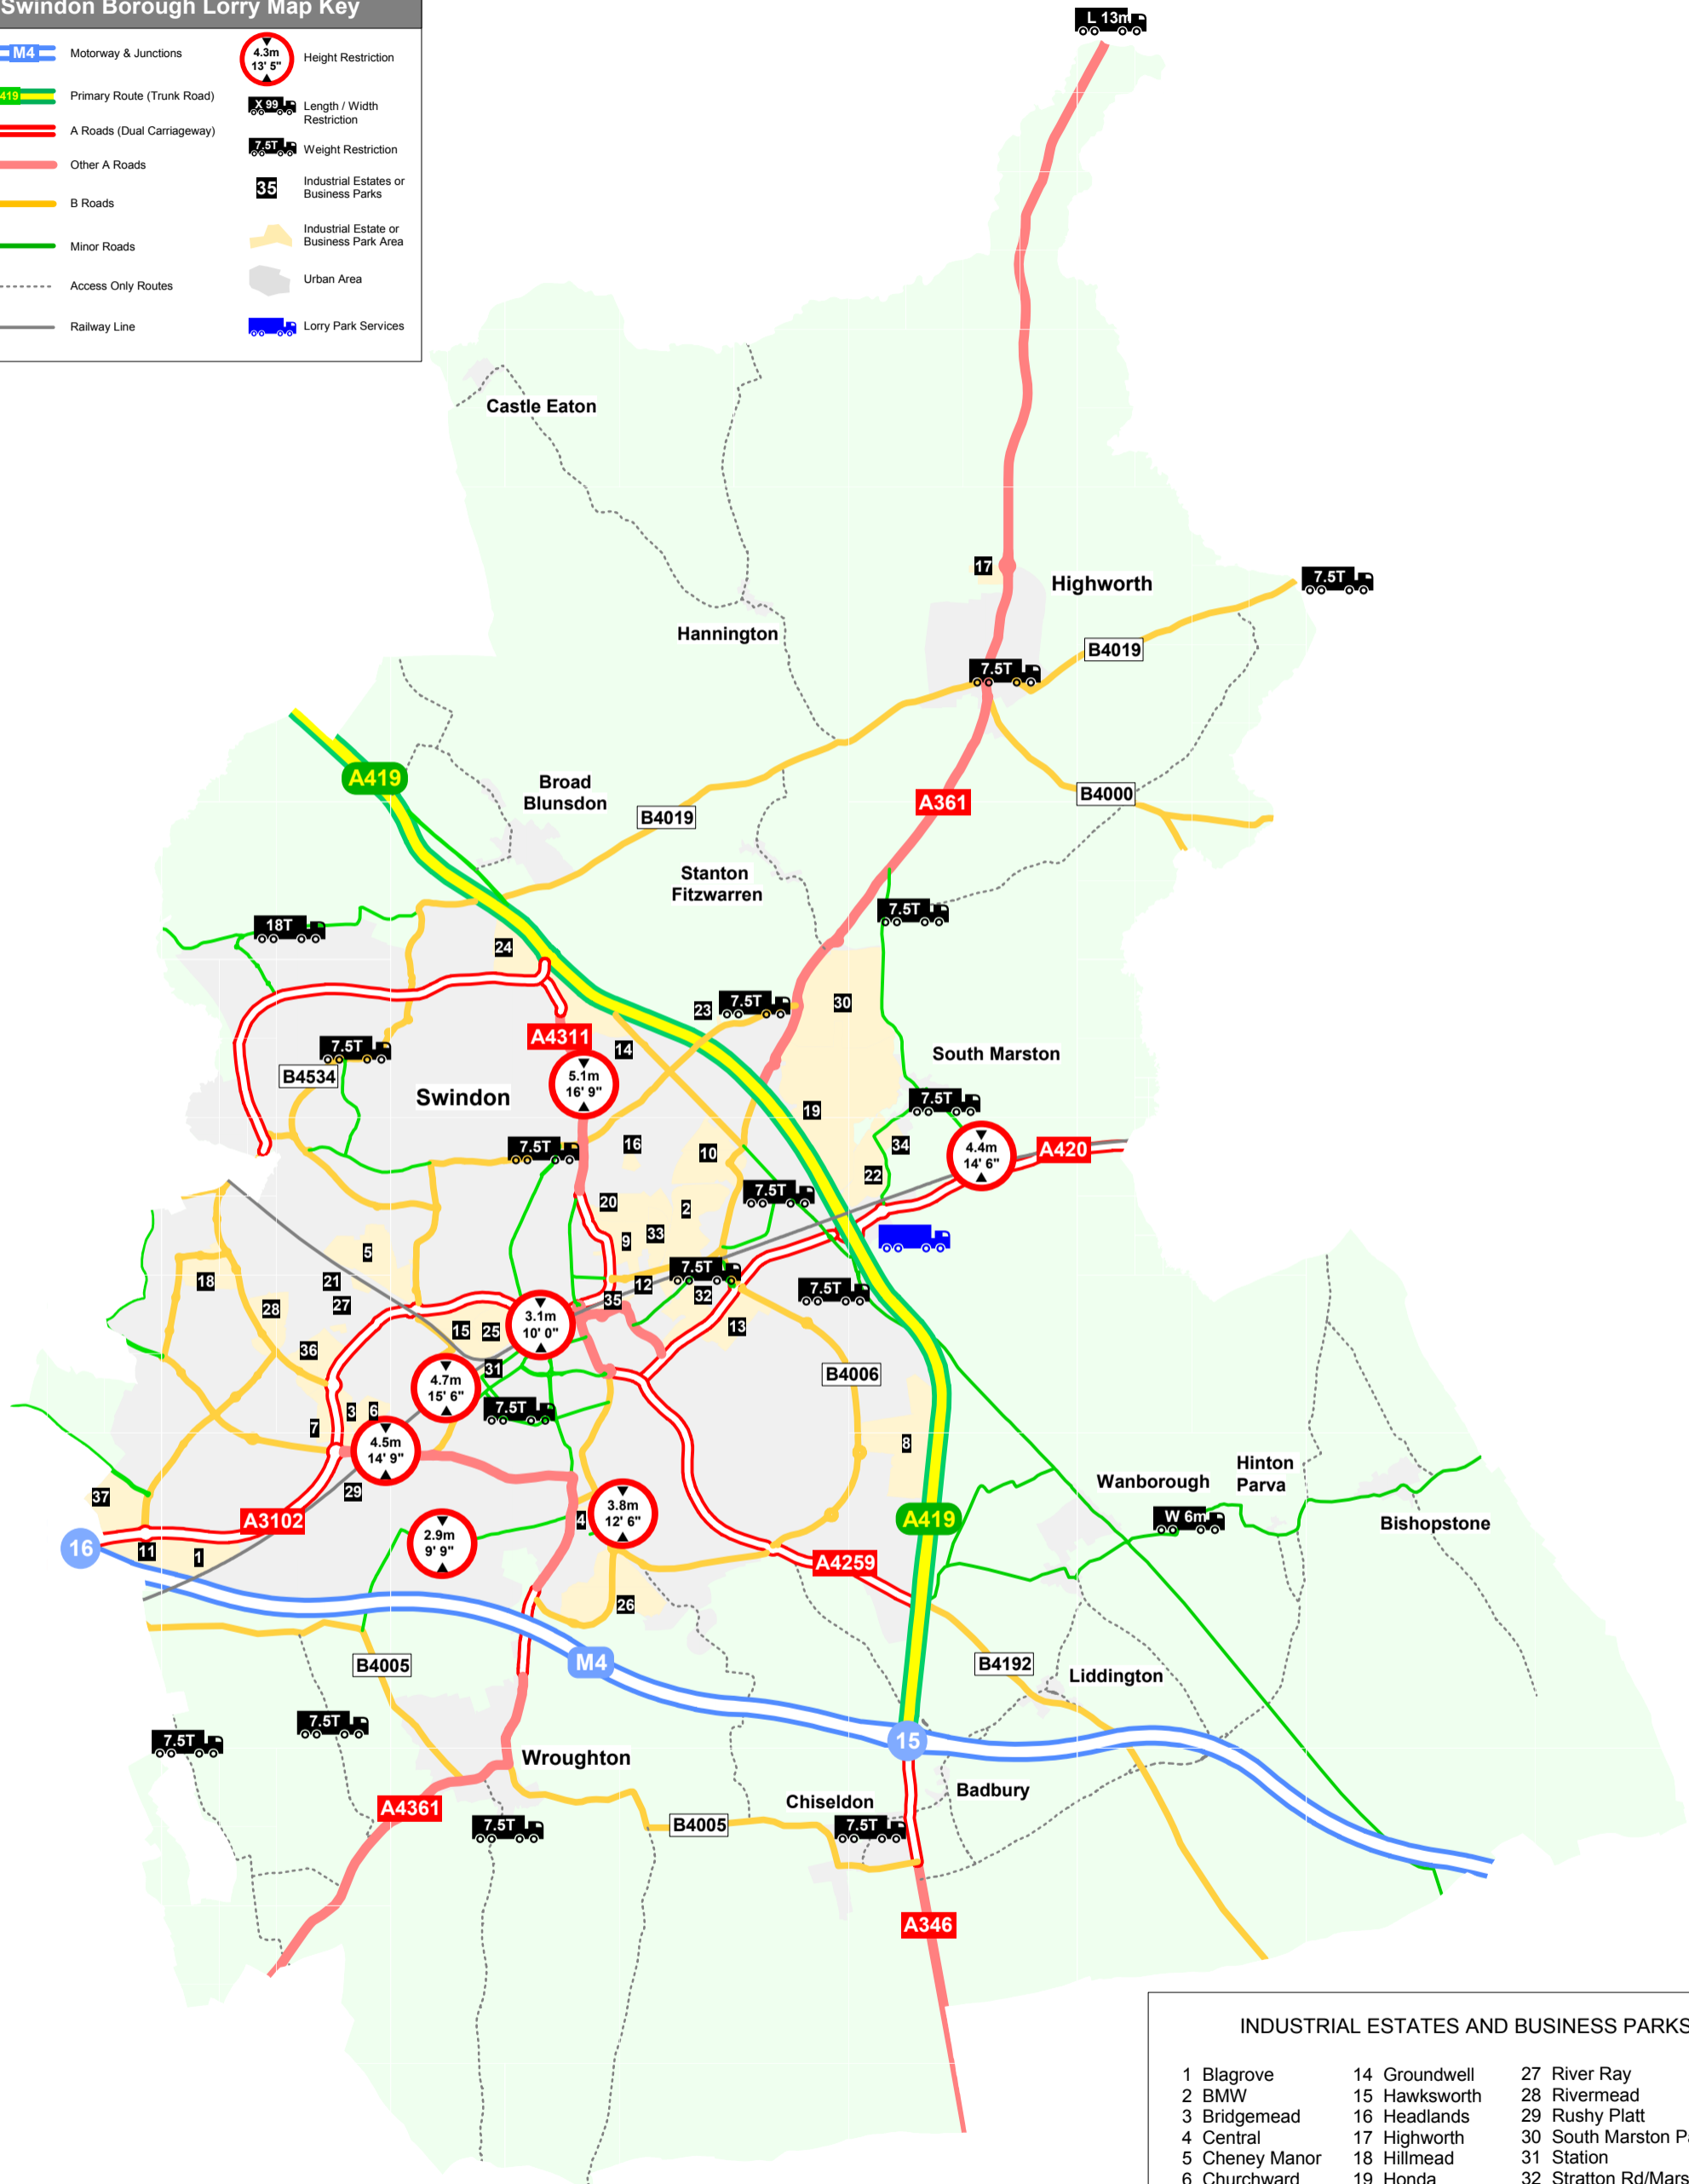

# SWINDON BOROUGH LORRY ROUTE MAP

## Swindon Borough Lorry Map Key

	Motorway & Junctions		Height Restriction
	Primary Route (Trunk Road)		Length / Width Restriction
	A Roads (Dual Carriageway)		Weight Restriction
	Other A Roads		Industrial Estates or Business Parks
	B Roads		Industrial Estate or Business Park Area
	Minor Roads		Urban Area
	Access Only Routes		Lorry Park Services
	Railway Line		

**INDUSTRIAL ESTATES AND BUSINESS PARKS**

1 Blagrove	14 Groundwell	27 River Ray
2 BMW	15 Hawksworth	28 Rivermead
3 Bridgemoad	16 Headlands	29 Rushy Platt
4 Central	17 Highworth	30 South Marston Park
5 Cheney Manor	18 Hillmead	31 Station
6 Churchward	19 Honda	32 Stratton Rd/Marshgate/Drakes Way
7 Delta	20 Kembrey	33 Techno
8 Dorcan	21 Kendrick	34 Thornhill
9 Elgin	22 Keypoint	35 Transfer Bridges
10 Europa/Britannia	23 Kingsdown	36 Westmead/Westlea
11 Euroway	24 Motorola	37 Windmill Hill
12 Gypsy Lane	25 North Star	
13 Greenbridge	26 Pipers Way	