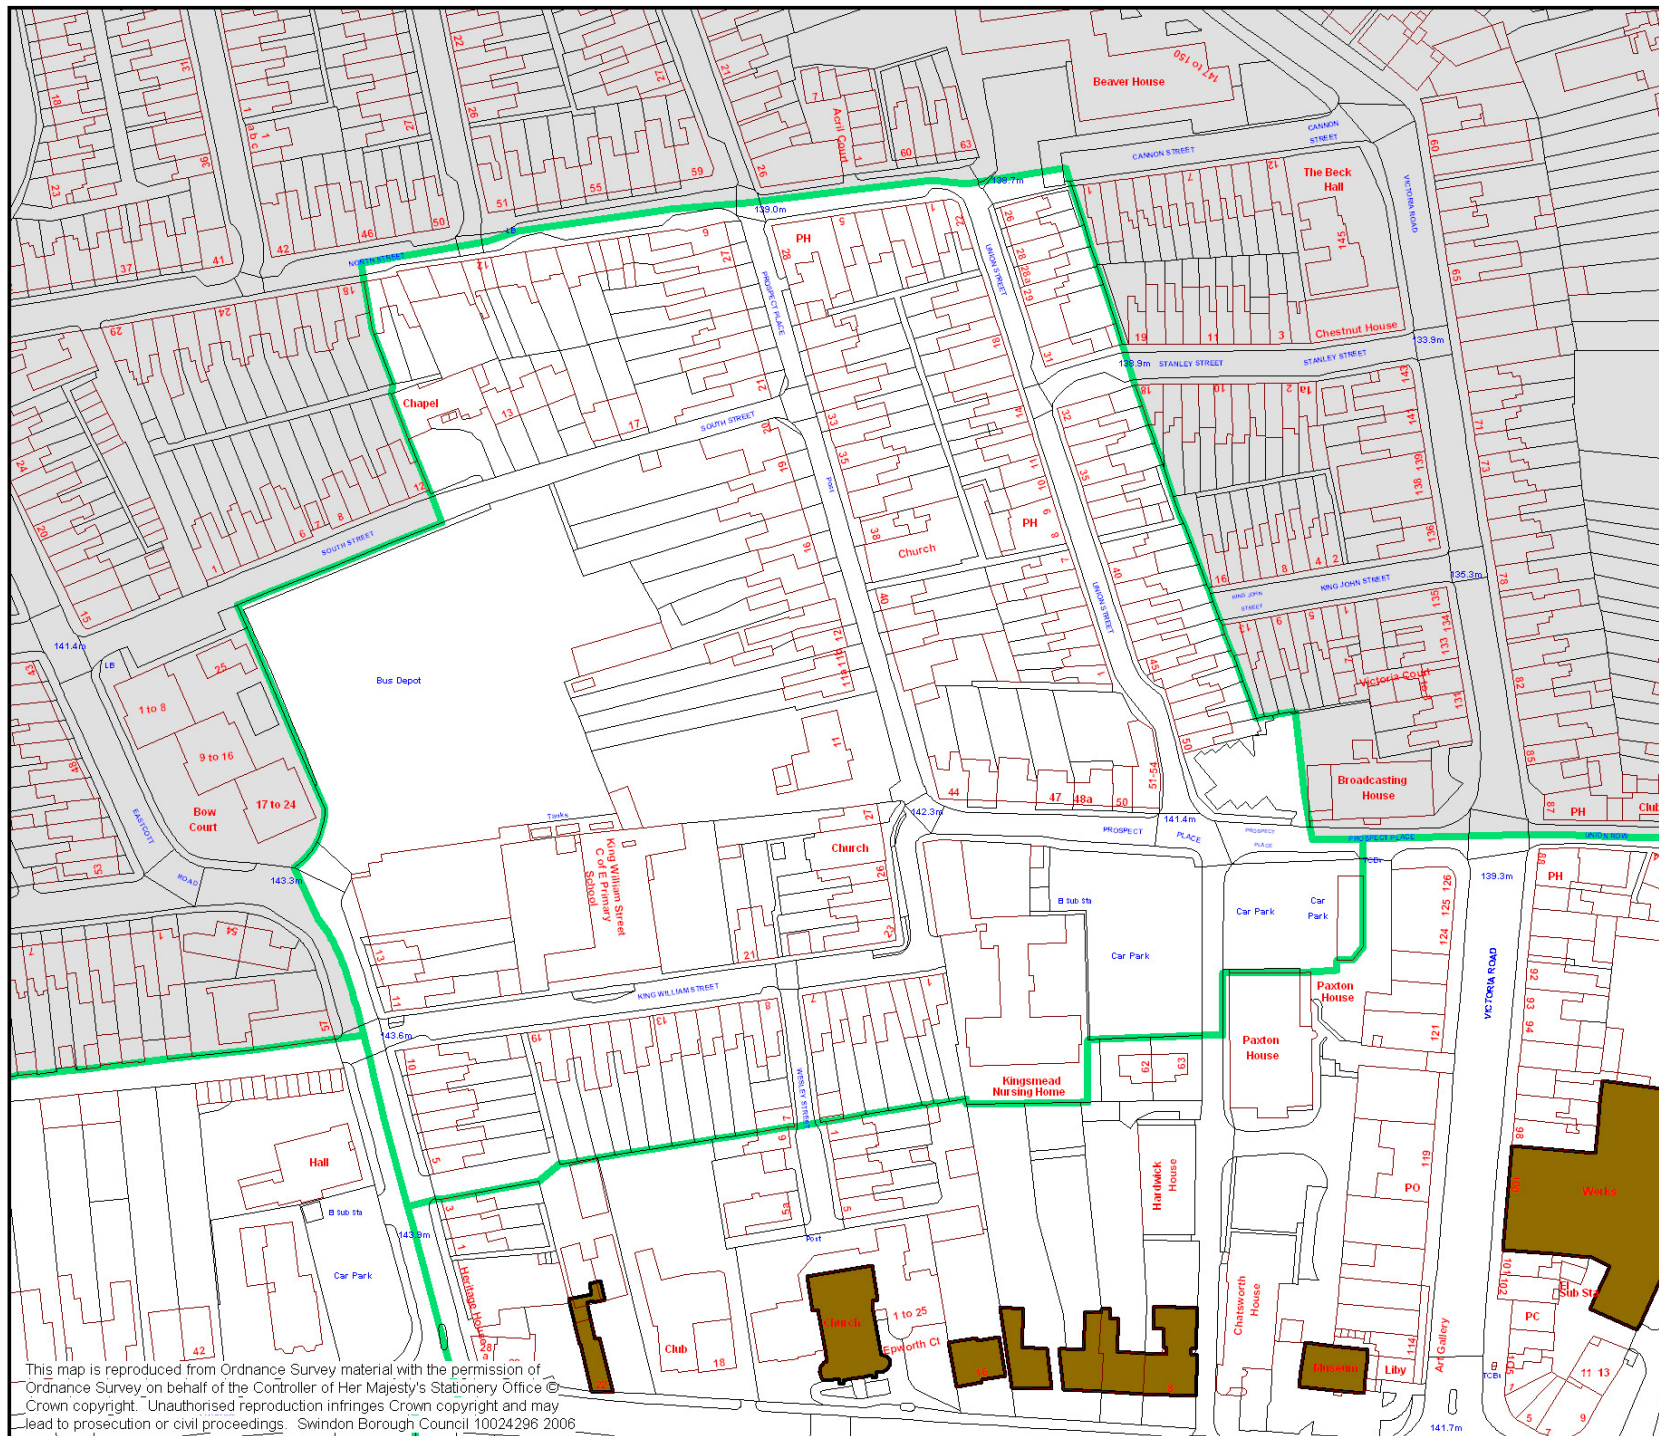

Prospect Place Conservation Area

Key to map

Given the complexity of the area, the omission of any feature from this map should not be interpreted as evidence that it is not of interest or value.

 Boundary of conservation area

This map is reproduced from Ordnance Survey material with the permission of Ordnance Survey on behalf of the Controller of Her Majesty's Stationery Office © Crown copyright. Unauthorised reproduction infringes Crown copyright and may lead to prosecution or civil proceedings. Swindon Borough Council 10024296 2006