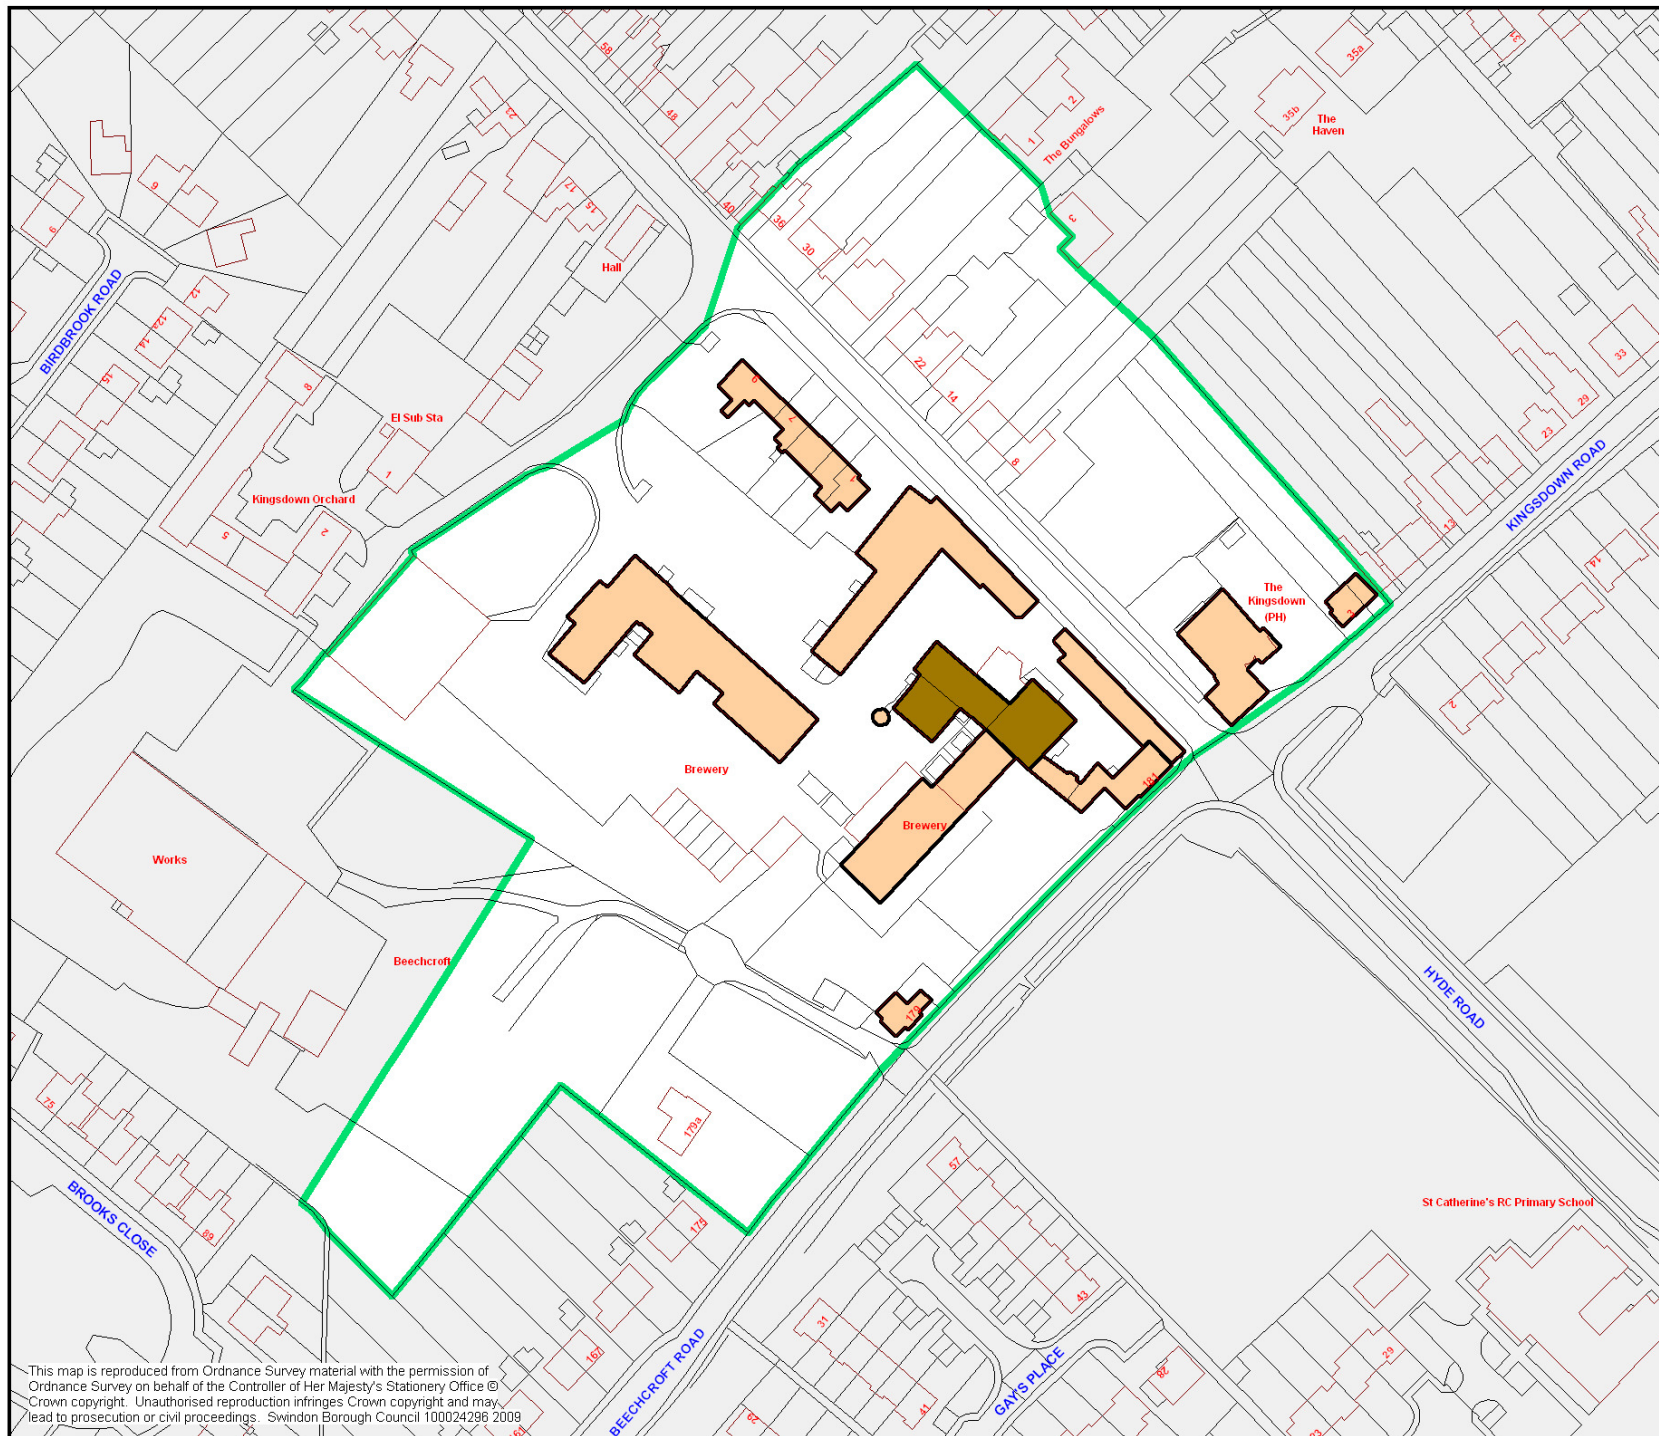

Stratton Kingsdown Conservation Area

Key to map

Given the complexity of the area, the omission of any feature from this map should not be interpreted as evidence that it is not of interest or value.

- Boundary of conservation area
- Listed building
- Key building of interest
- Significant tree or trees
- Area of water
- Important green space
- Wooded area
- Significant wall or boundary
- Area with distinct identity
- Important view