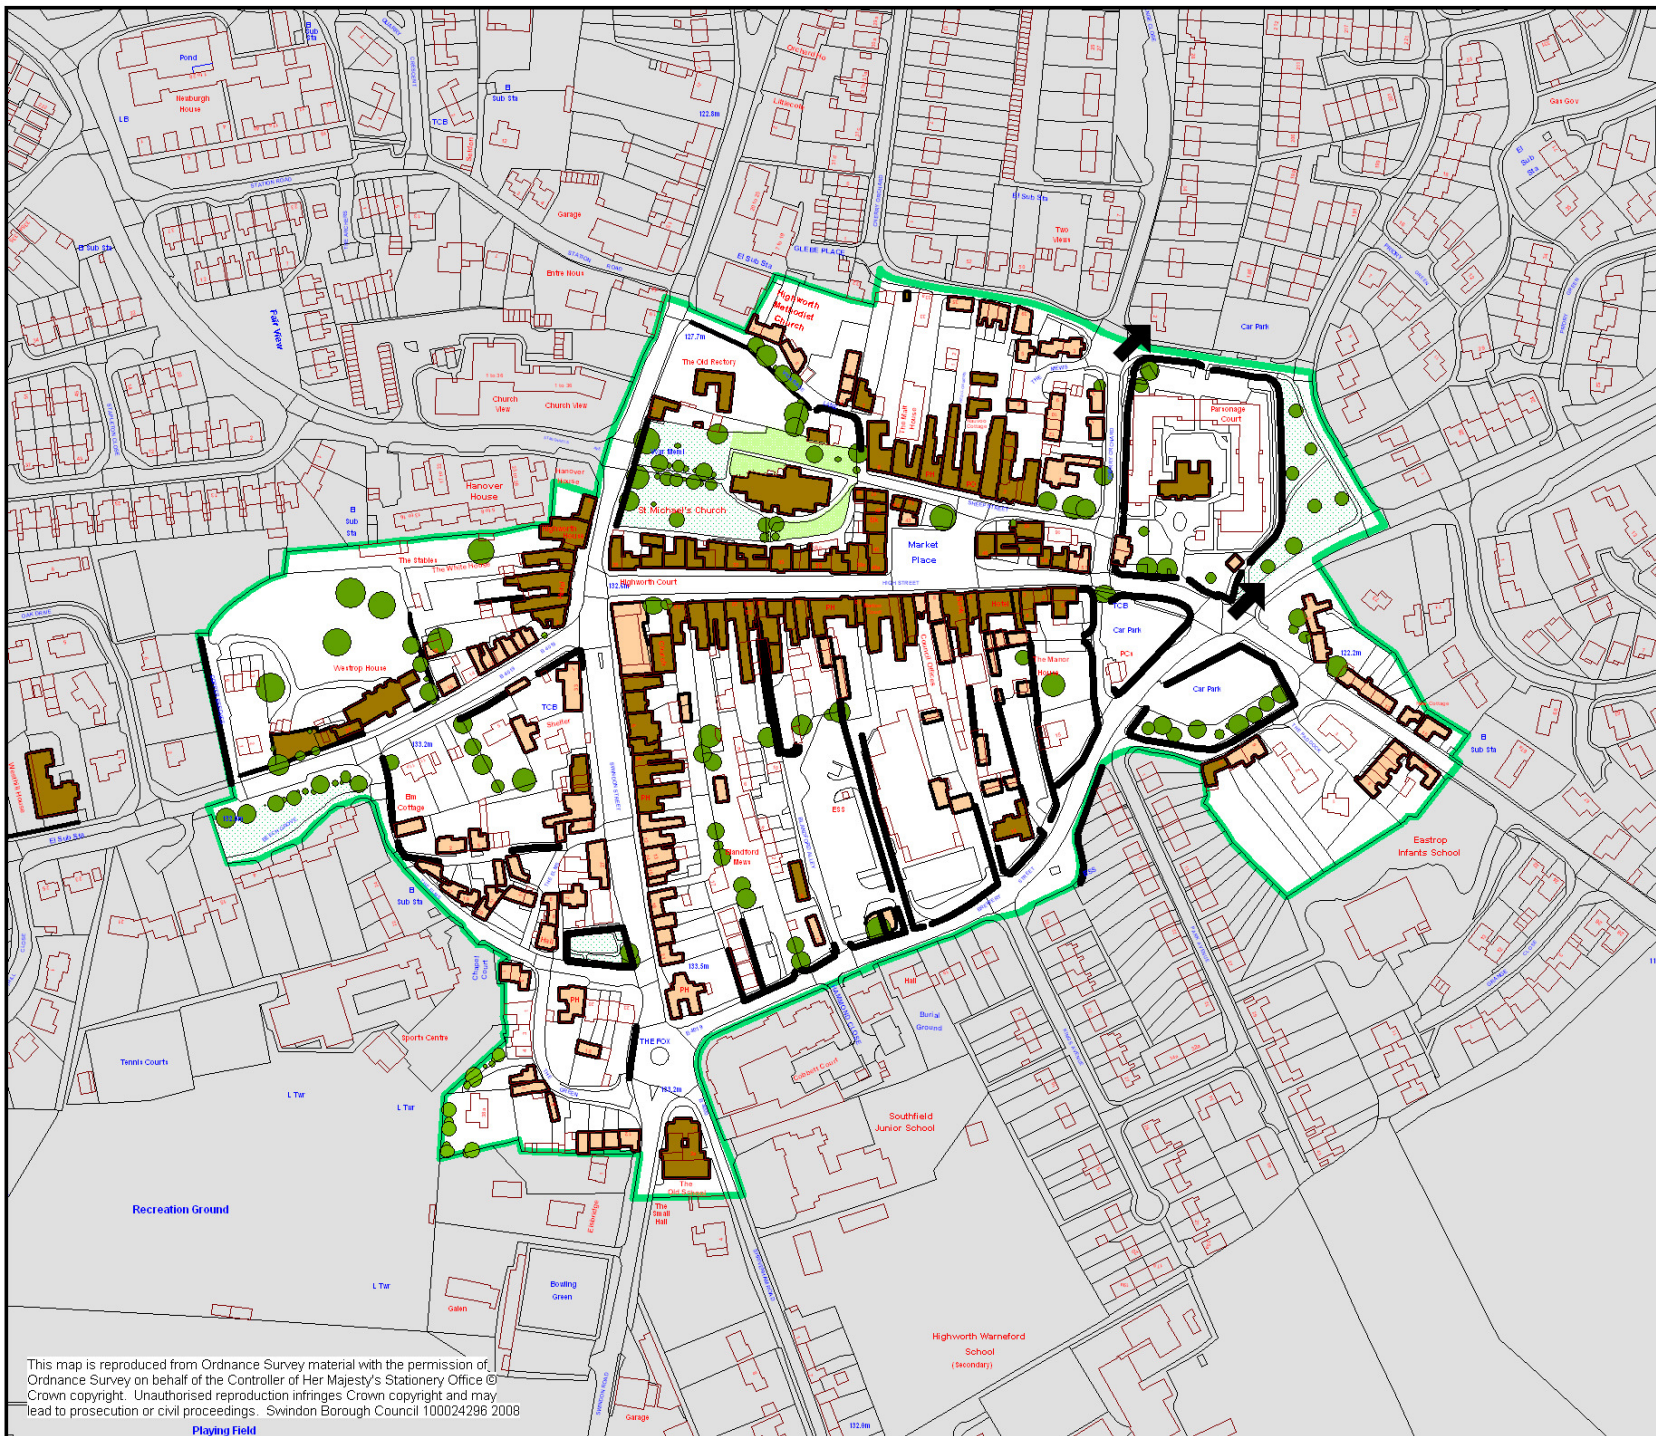

# Highworth Conservation Area

## Key to map

Given the complexity of the area, the omission of any feature from this map should not be interpreted as evidence that it is not of interest or value.

-  Boundary of conservation area
-  Listed building
-  Key building of interest
-  Significant tree or trees
-  Area of water
-  Important green space
-  Wooded area
-  Significant wall or boundary
-  Important view

This map is reproduced from Ordnance Survey material with the permission of Ordnance Survey on behalf of the Controller of Her Majesty's Stationery Office © Crown copyright. Unauthorised reproduction infringes Crown copyright and may lead to prosecution or civil proceedings. Swindon Borough Council 100024296 2008