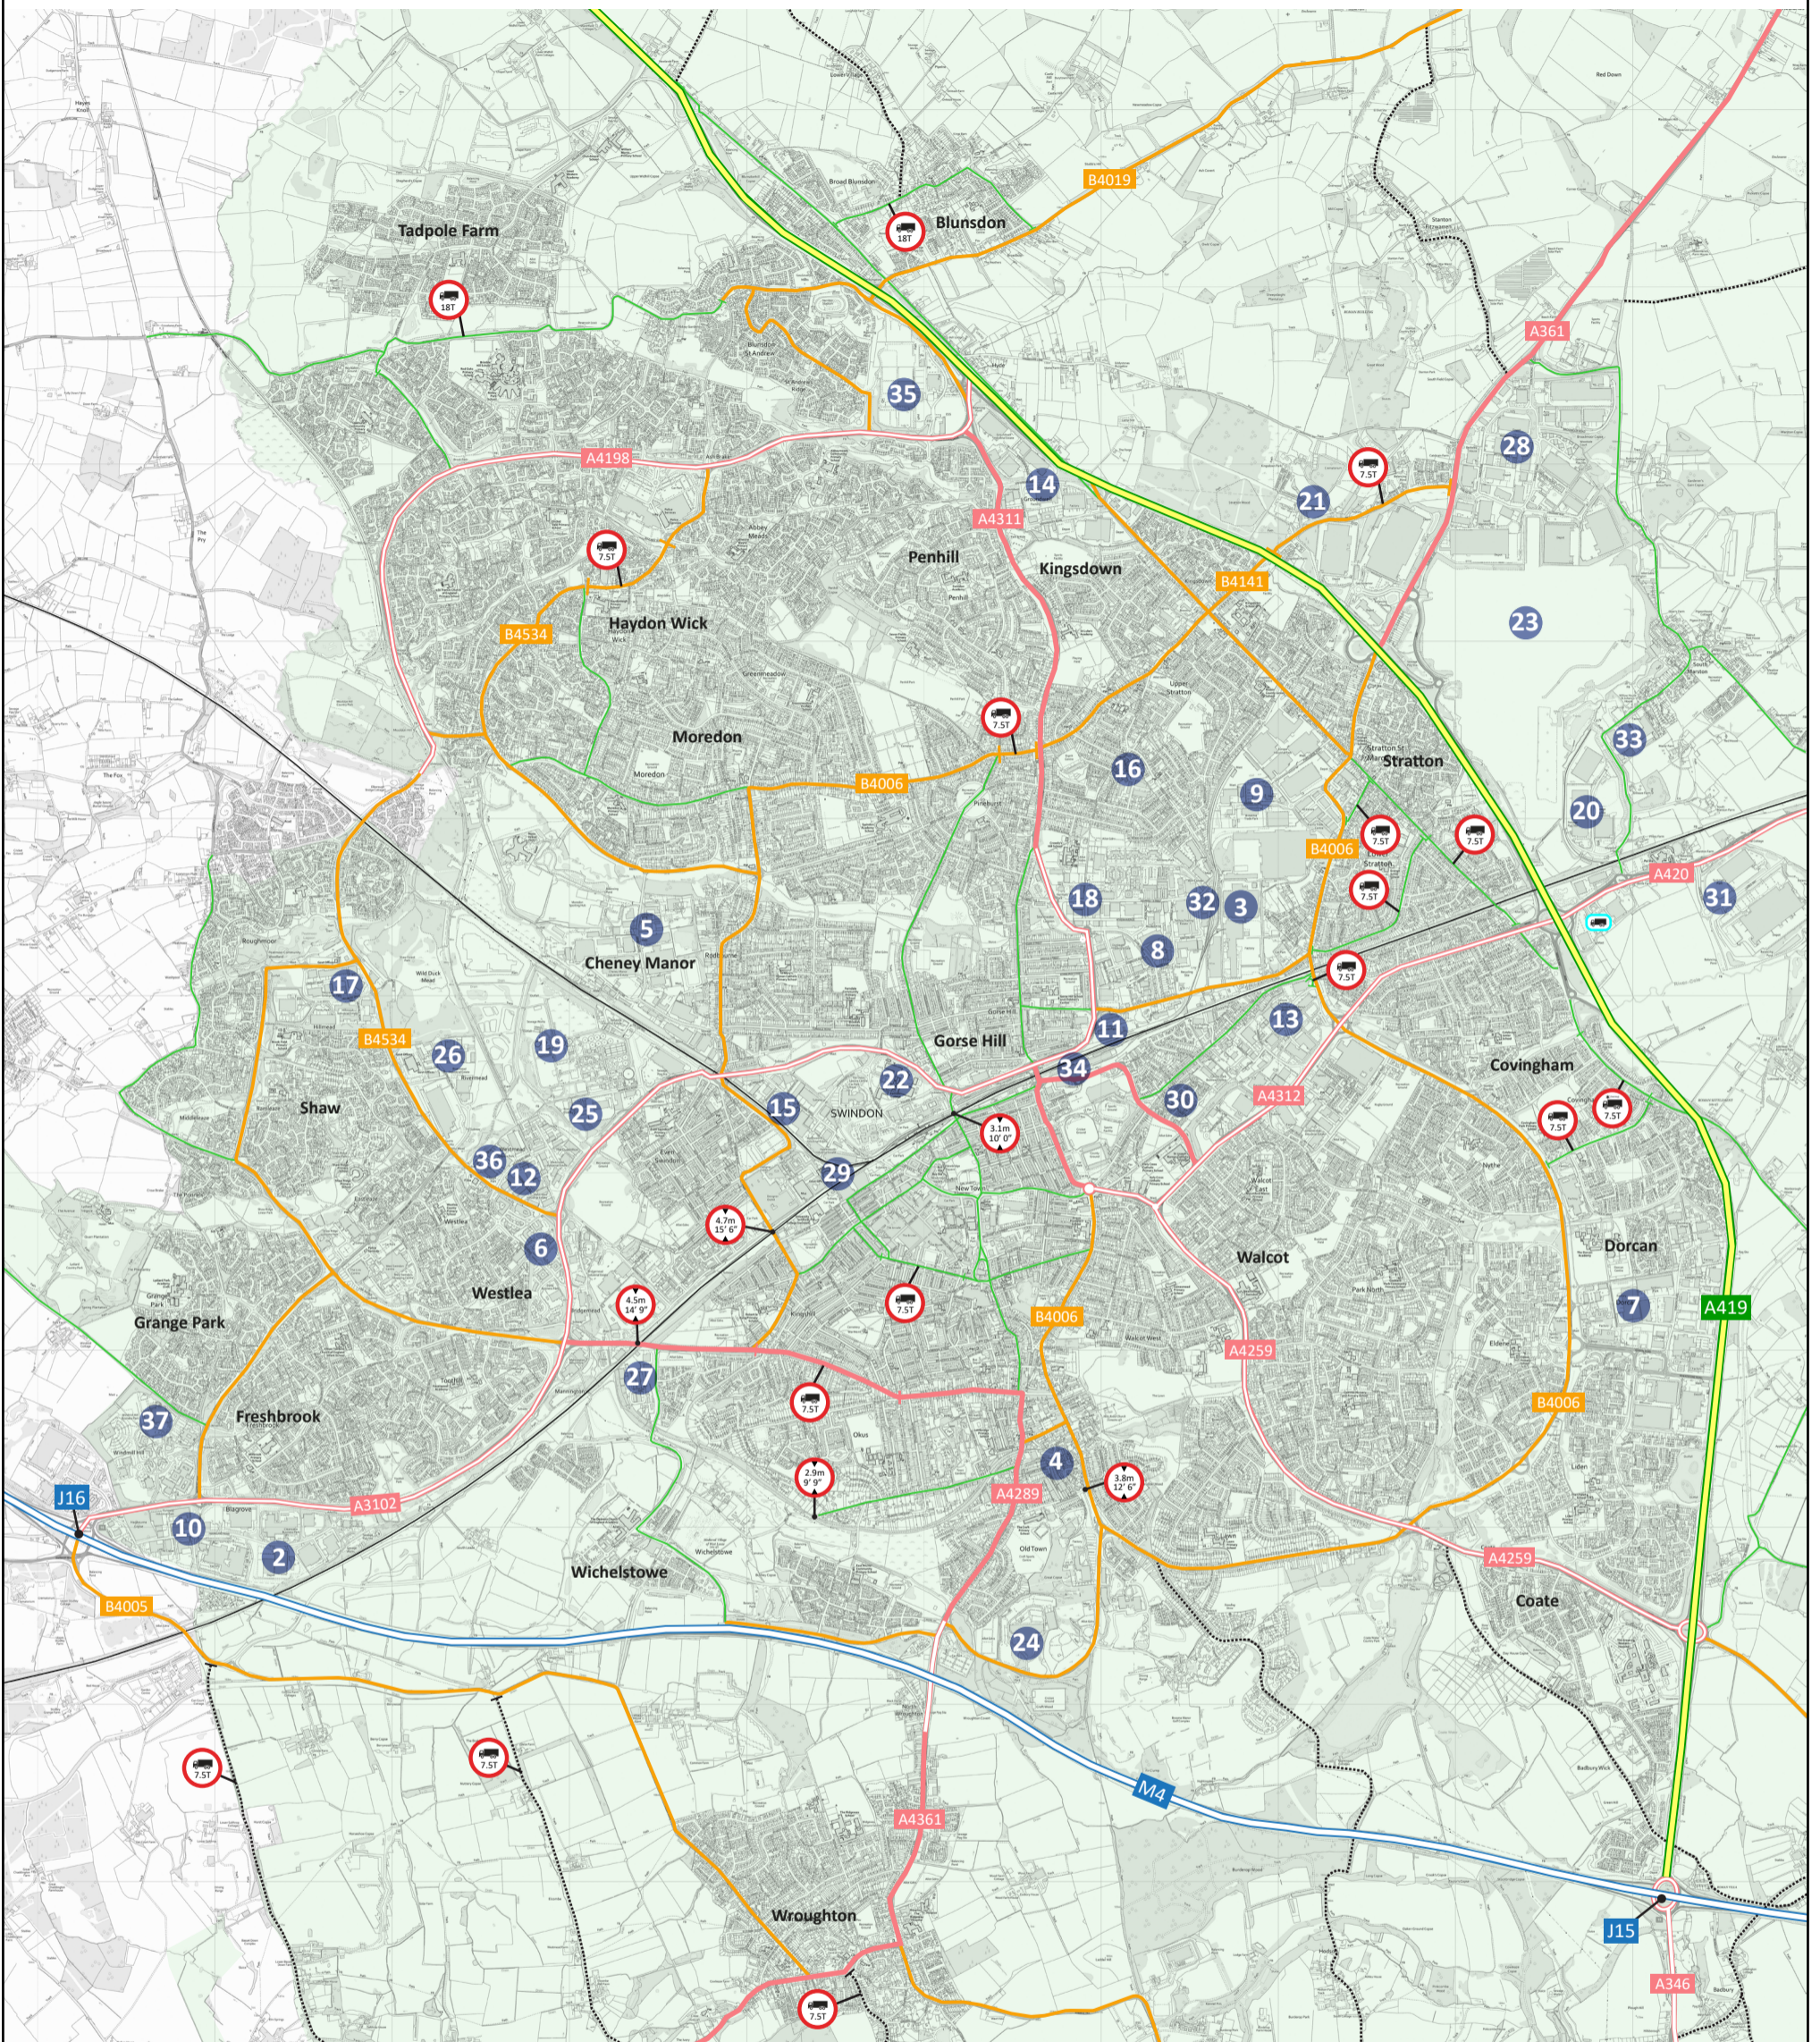

Swindon Borough Council Lorry Routes & Restrictions Map (2 of 2)

- Key:**
- Motorway
 - Primary Road Network (Trunk Road)
 - Other A-Roads (double-carriageway)
 - Other A-Roads (single-carriageway)
 - B-roads
 - Minor Roads
 - - - - - Access only routes
 - Railway Line
 - Lorry Park Services
 - Swindon Borough Council Local Authority Area

*The weight restriction on Merlin Way is part-time, applying only Monday-Friday at midnight to 07:30 and 18:00 to midnight, Saturdays at midnight to 08:00 and 14:00 to midnight and Sundays at any time.

- Industrial Estates & Business Parks:**
- | | |
|----------------------------------|---------------------------------------|
| 1 Blackworth Industrial Estate | 19 Kendrick Trading Estate |
| 2 Blagrove Industrial Estate | 20 Keypoint |
| 3 BMW Group Plant | 21 Kingsdown Industrial Estate |
| 4 Central Trading Estate | 22 North Star Industrial Estate |
| 5 Cheney Manor Industrial Estate | 23 Pannattoni Park |
| 6 Delta Park | 24 Pipers Way |
| 7 Dorcan Industrial Estate | 25 River Ray Industrial Estate |
| 8 Elgin Industrial Estate | 26 Rivermead Industrial Estate |
| 9 Britannia Trade Park | 27 Rushy Platt Industrial Estate |
| 10 Euro Way Industrial Estate | 28 South Marston Park |
| 11 Swindon Trade Park/Gipsy Lane | 29 Station Industrial Estate |
| 12 Glenmore Business Park | 30 Stratton Road/Marshgate/Drakes Way |
| 13 Greenbridge Retail Park | 31 Symmetry Park |
| 14 Groundwell Industrial Estate | 32 Techno Trading Estate |
| 15 Hawksworth Industrial Estate | 33 Thornhill Industrial Estate |
| 16 Headlands Industrial Estate | 34 Transfer Bridges Industrial Estate |
| 17 Hillmead Industrial Estate | 35 Vygon UK |
| 18 Kembrey Business Park | 36 Westmead/Westlea Industrial Estate |
| | 37 Windmill Hill Business Park |

Note: Blackworth Industrial Estate is not shown in this map as it is located in Highworth, as per plotted in the overview Lorry Map (1 of 2).