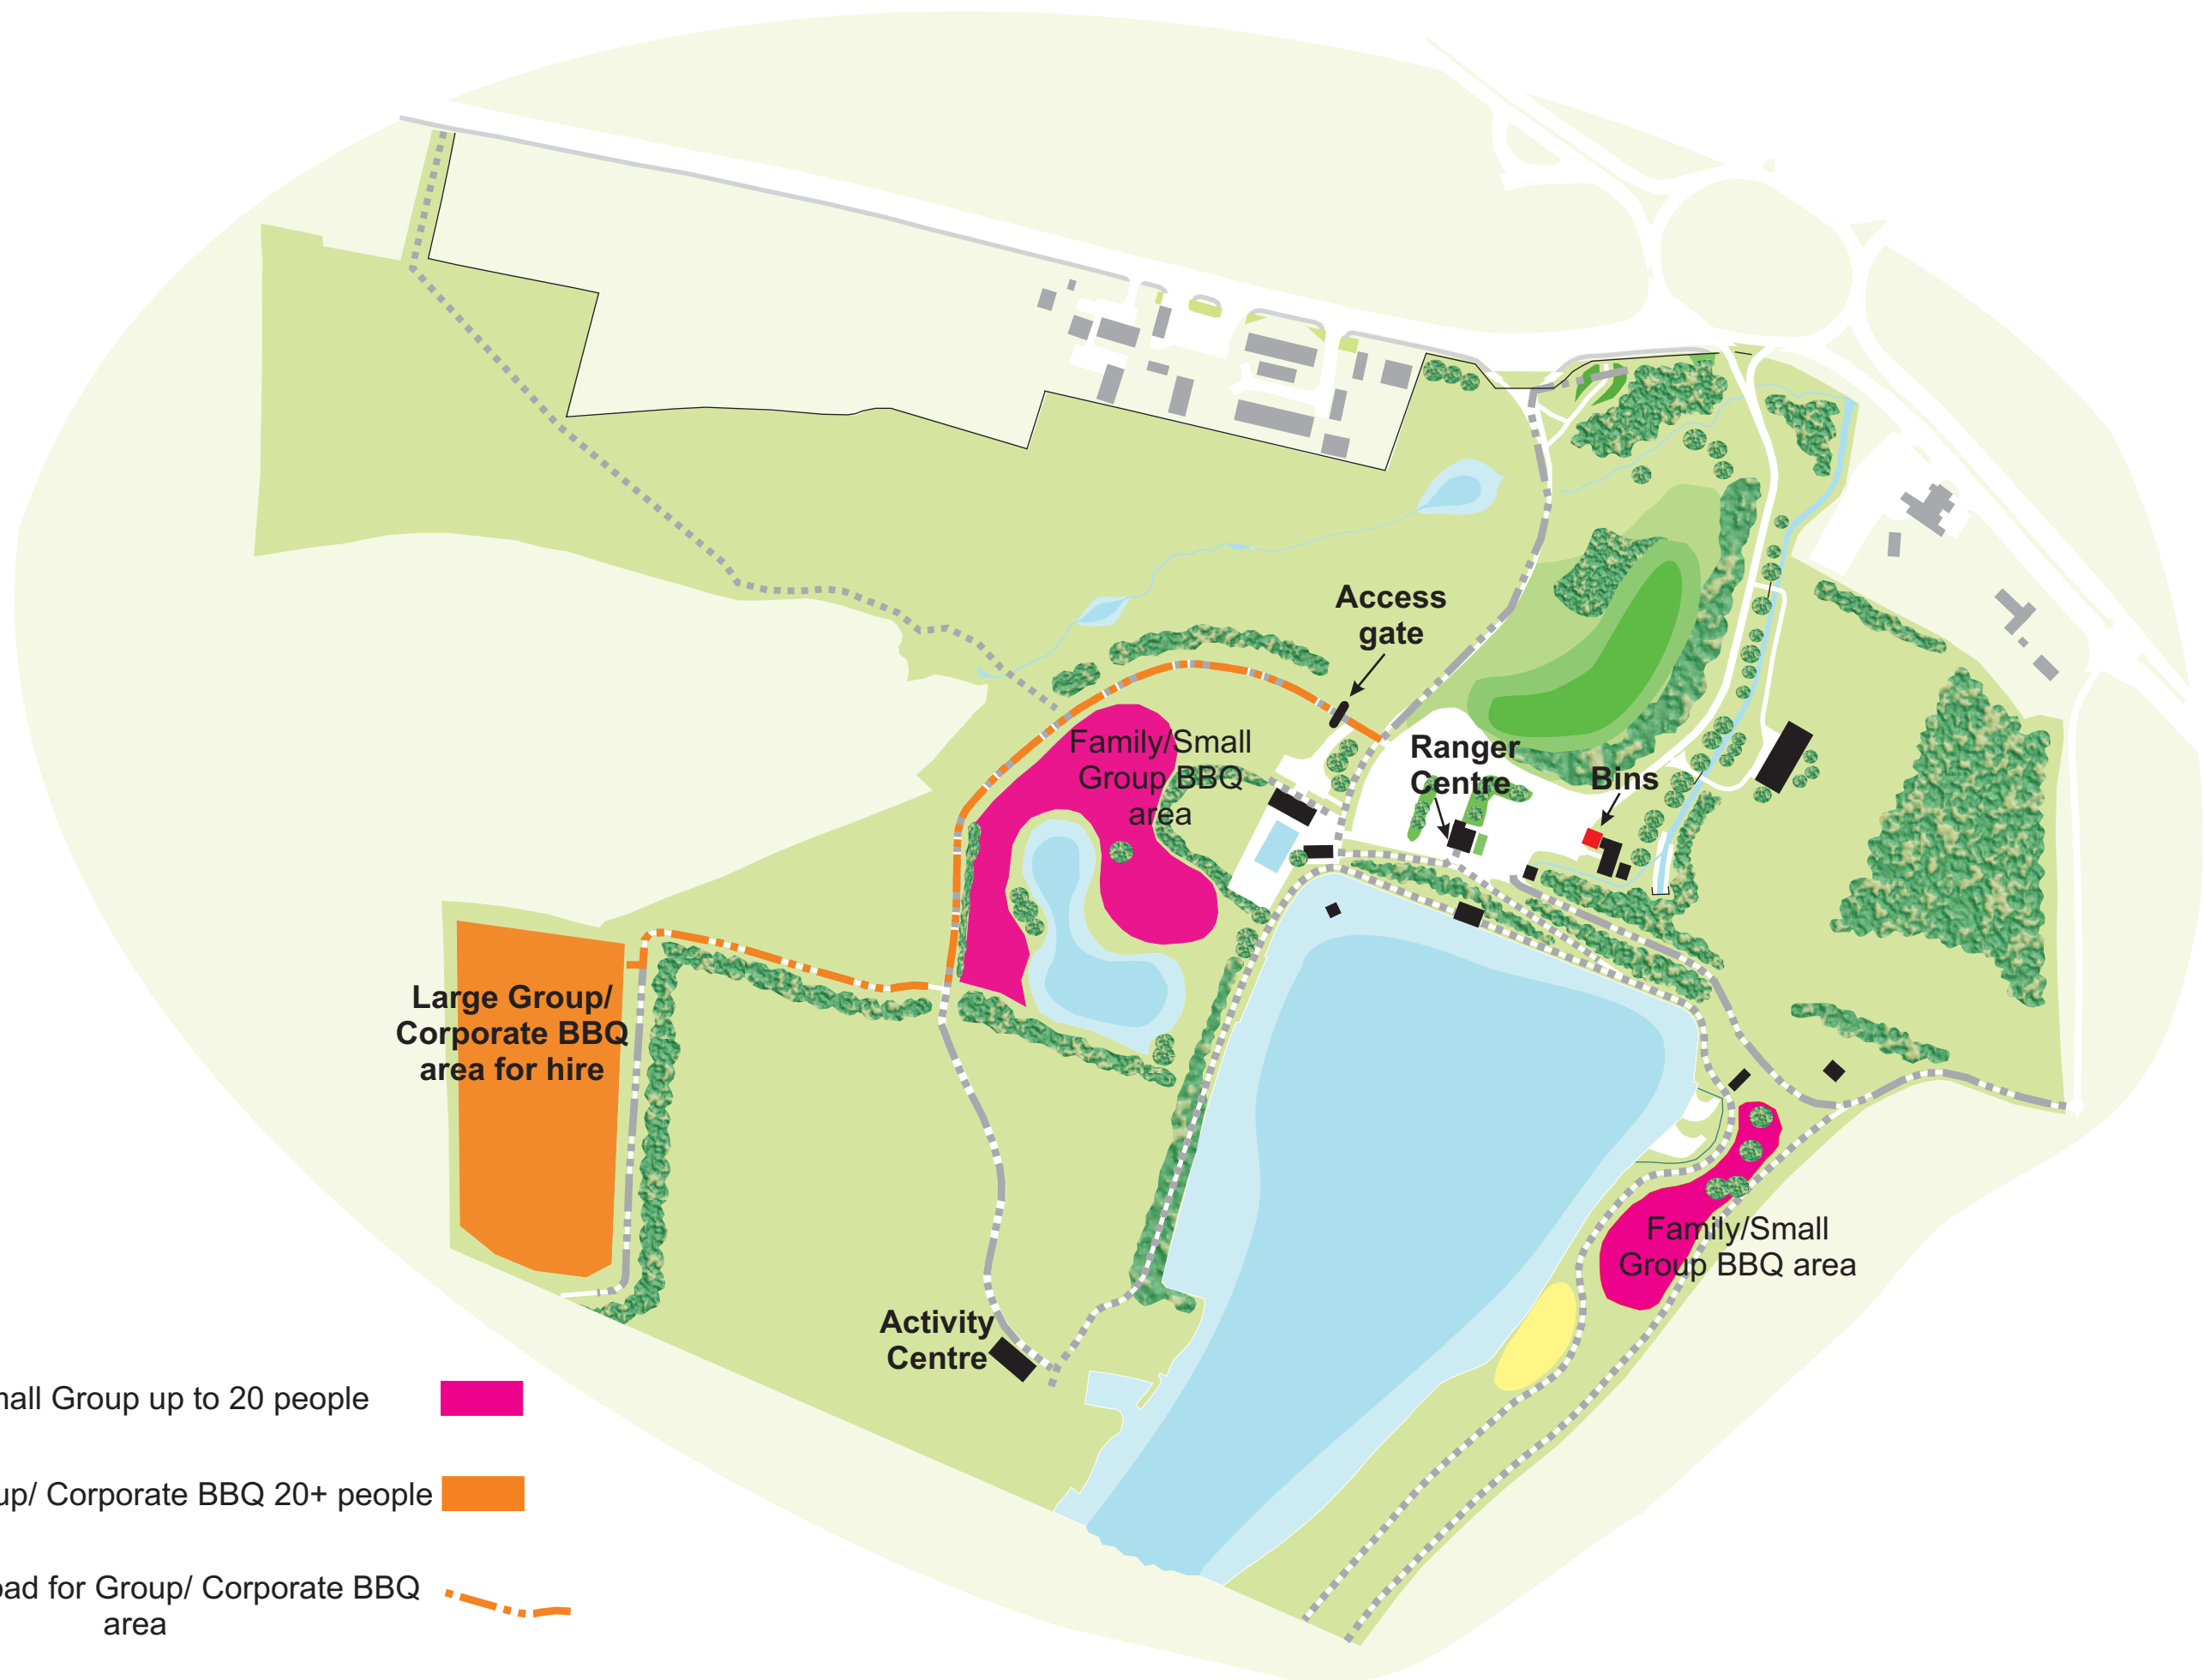

Coate Water BBQ Areas

Family/ Small Group up to 20 people

Large Group/ Corporate BBQ 20+ people

Access Road for Group/ Corporate BBQ area