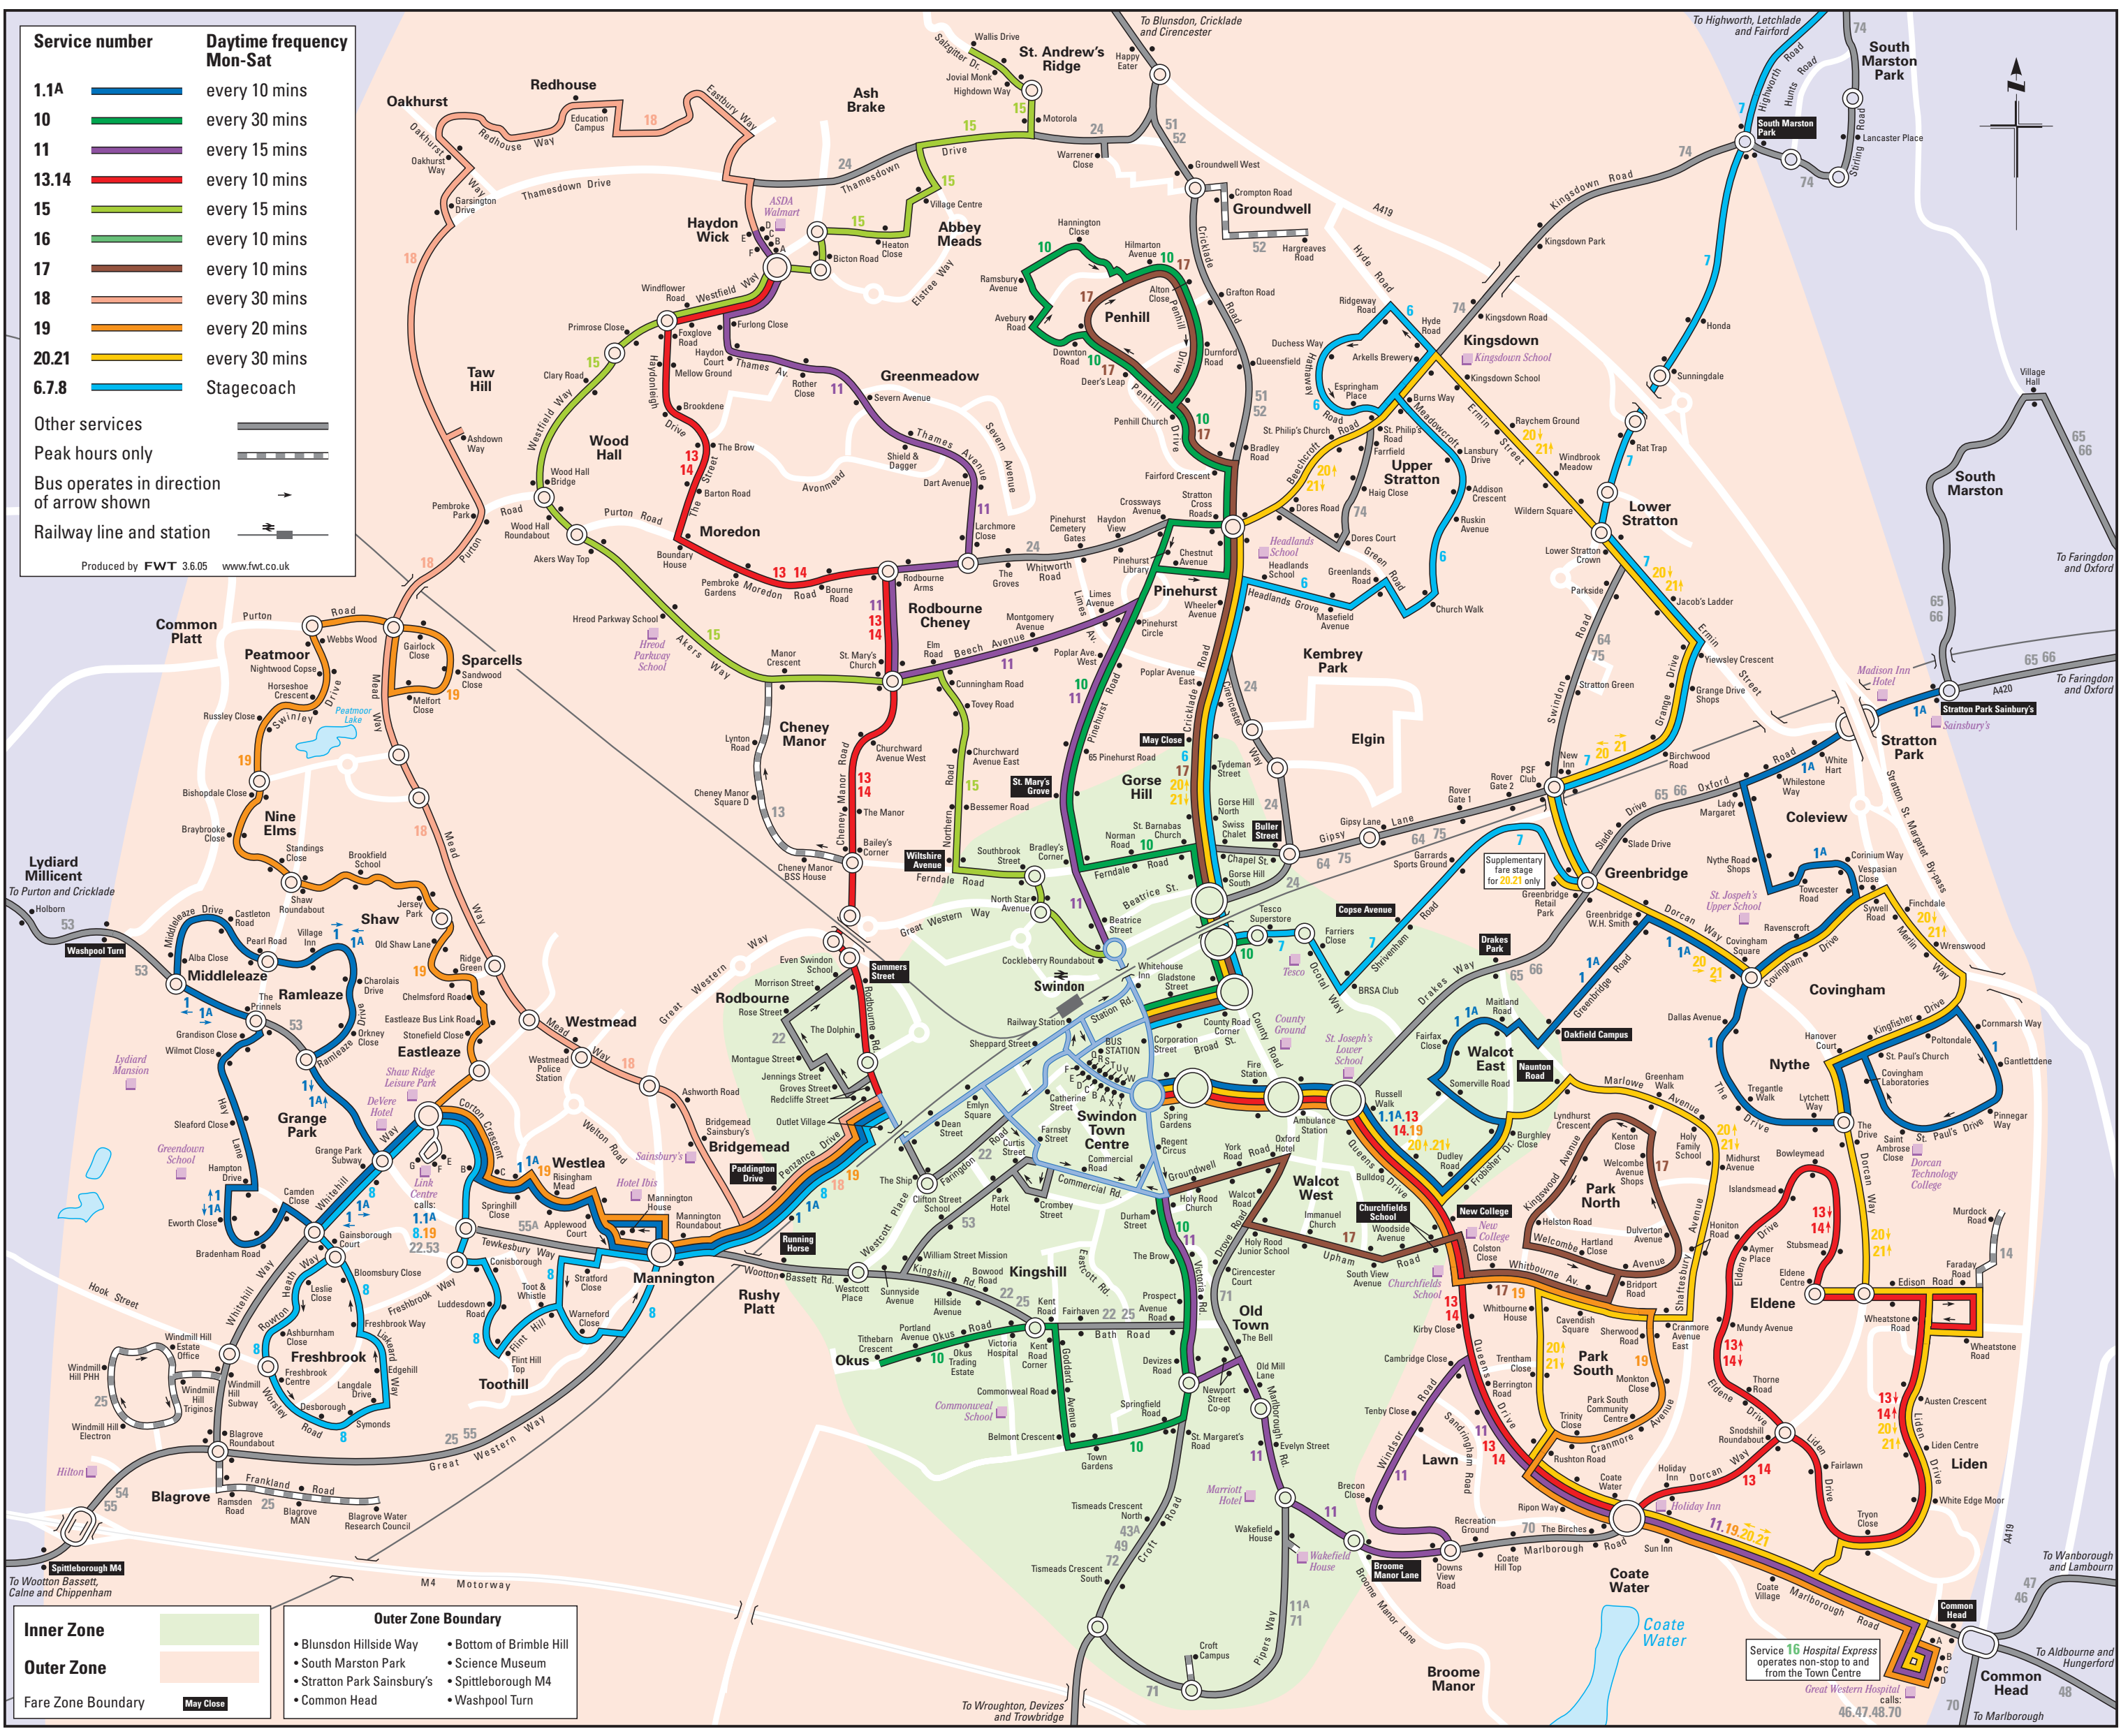

Service number

Daytime frequency Mon-Sat

1.1A every 10 mins

10 every 30 mins

11 every 15 mins

13.14 every 10 mins

15 every 15 mins

16 every 10 mins

17 every 10 mins

18 every 30 mins

19 every 20 mins

20.21 every 30 mins

6.7.8 Stagecoach

Other services

Peak hours only

Bus operates in direction of arrow shown

Railway line and station

Produced by FWT 3.6.05 www.fwt.co.uk

Inner Zone

Outer Zone

Fare Zone Boundary

Outer Zone Boundary

- Blunsdon Hillside Way
- South Marston Park
- Stratton Park Sainsbury's
- Common Head
- Bottom of Brimble Hill
- Science Museum
- Spittleborough M4
- Washpool Turn

Service 16 Hospital Express operates non-stop to and from the Town Centre

Great Western Hospital calls: 46.47.48.70