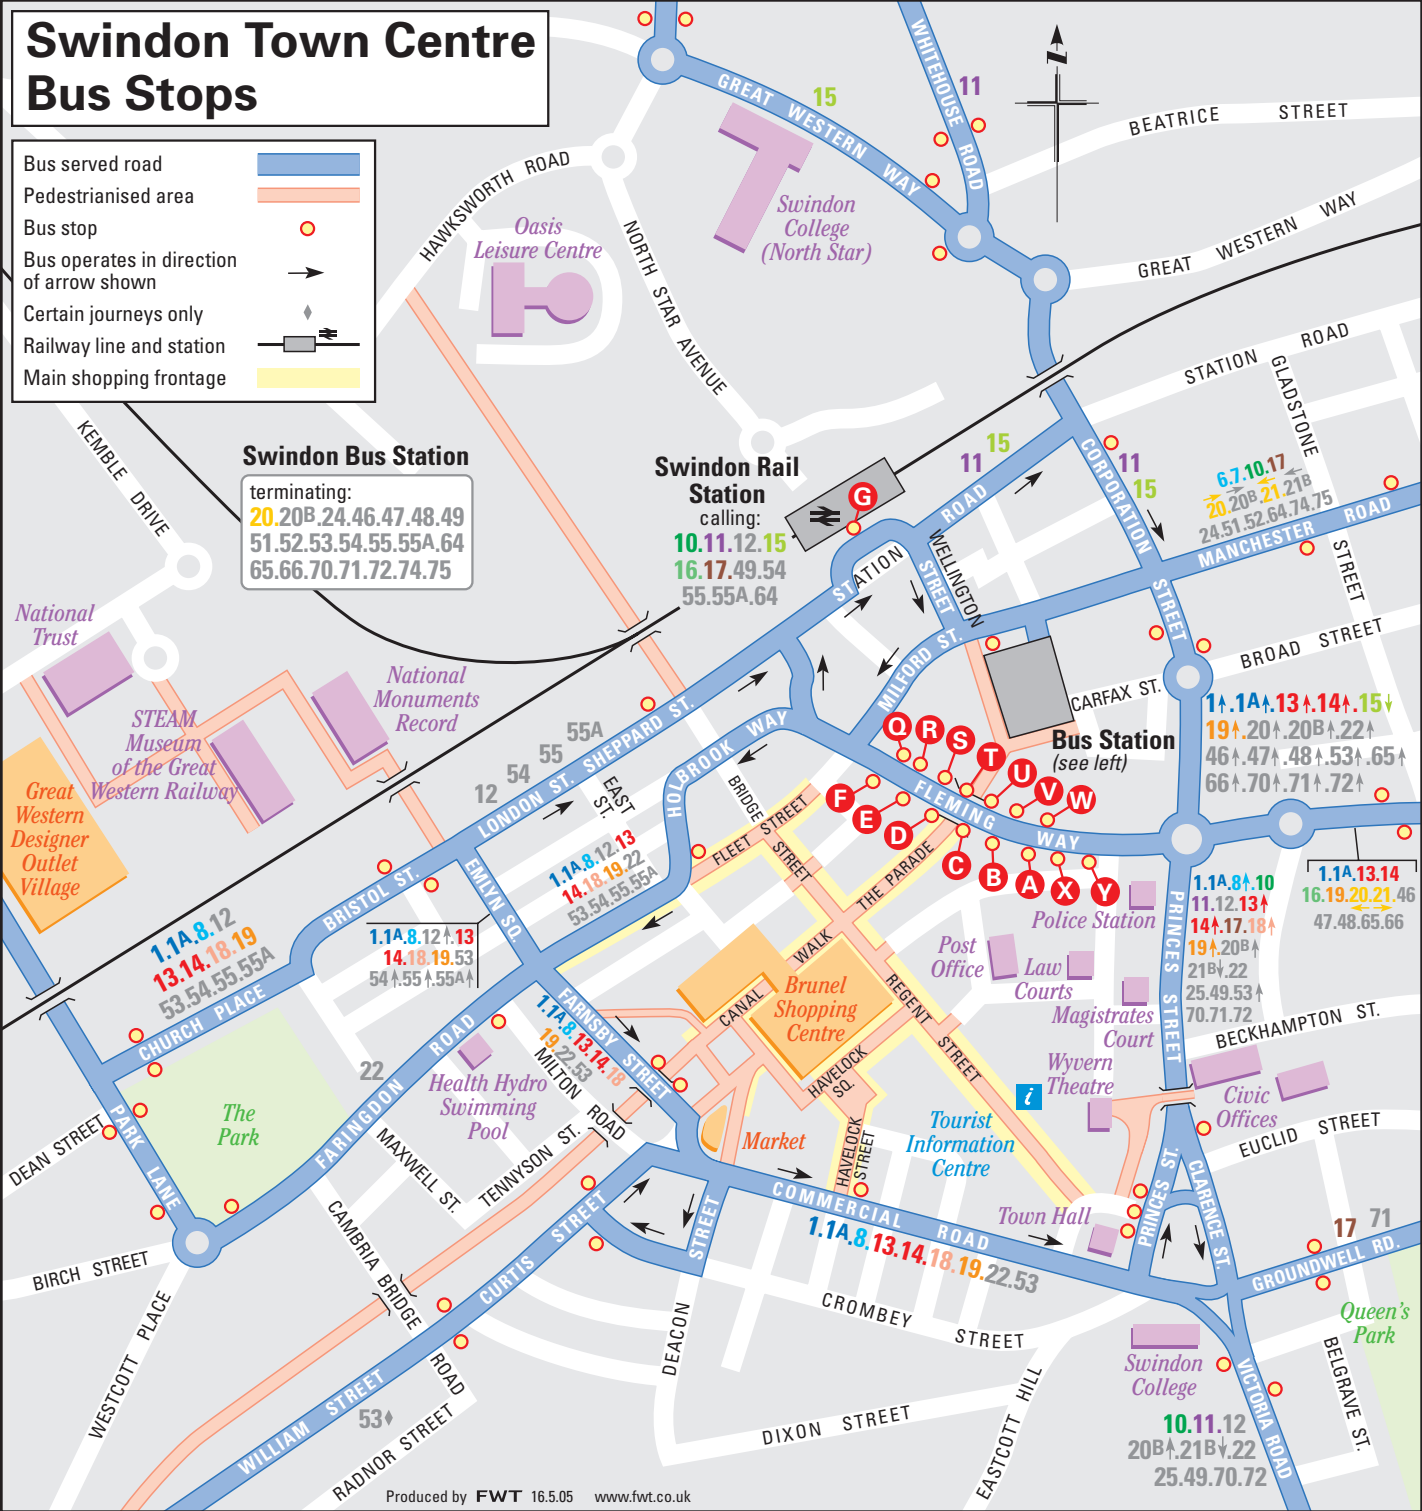

Swindon Town Centre Bus Stops

- Bus served road
- Pedestrianised area
- Bus stop
- Bus operates in direction of arrow shown
- Certain journeys only
- Railway line and station
- Main shopping frontage

Swindon Bus Station
 terminating:
 20.20B.24.46.47.48.49
 51.52.53.54.55.55A.64
 65.66.70.71.72.74.75

Swindon Rail Station
 calling:
 10.11.12.15
 16.17.49.54
 55.55A.64

1.1A.8.12
 13.14.18.19
 53.54.55.55A

1.1A.8.12↑13
 14.18.19.53
 54↑55↑55A↑

1.1A.8.12.13
 14.18.19.22
 53.54.55.55A

F
E
D
C
B
A
X
Y
S
T
U
V
W
R
O

1↑.1A↑.13↑.14↑.15↑
 19↑.20↑.20B↑.22↑
 46↑.47↑.48↑.53↑.65↑
 66↑.70↑.71↑.72↑

1.1A.13.14
 16.19.20.21.46
 47.48.65.66

1.1A.8.13.14.18.19.22.53

10.11.12
 20B↑.21B↓.22
 25.49.70.72