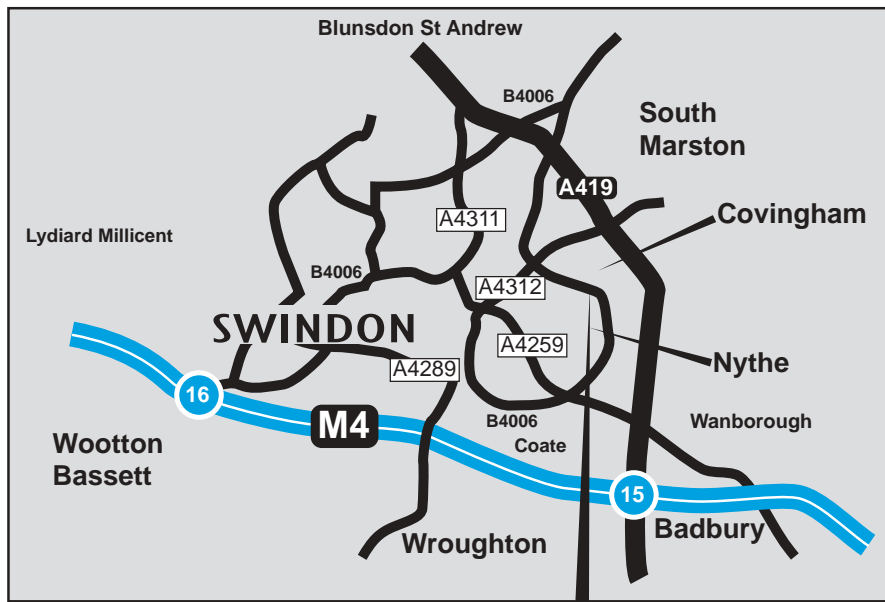

Take A419 South come off at Oxford A420 sliproad At roundabout take 3rd exit to Nythe / Covingham Straight over next roundabout (Merlin Road) At next mini roundabout turn right to the end of Covingham Drive and continue straight over next roundabout. Take 1st left into Nyland Road After approx 200yds turn right into school grounds where Continuing Professional Development Centre can be found immediately to your left.

Directions from Greenbridge Retail and Leisure Park to the Continuing Professional Development Centre

Take 3rd exit (B4006) along Dorcan Way Straight over mini roundabout Right at next roundabout Take 1st left into Nyland Road After approx 200 yds turn right into school grounds where Continuing Professional Development Centre can be found immediately to your left.