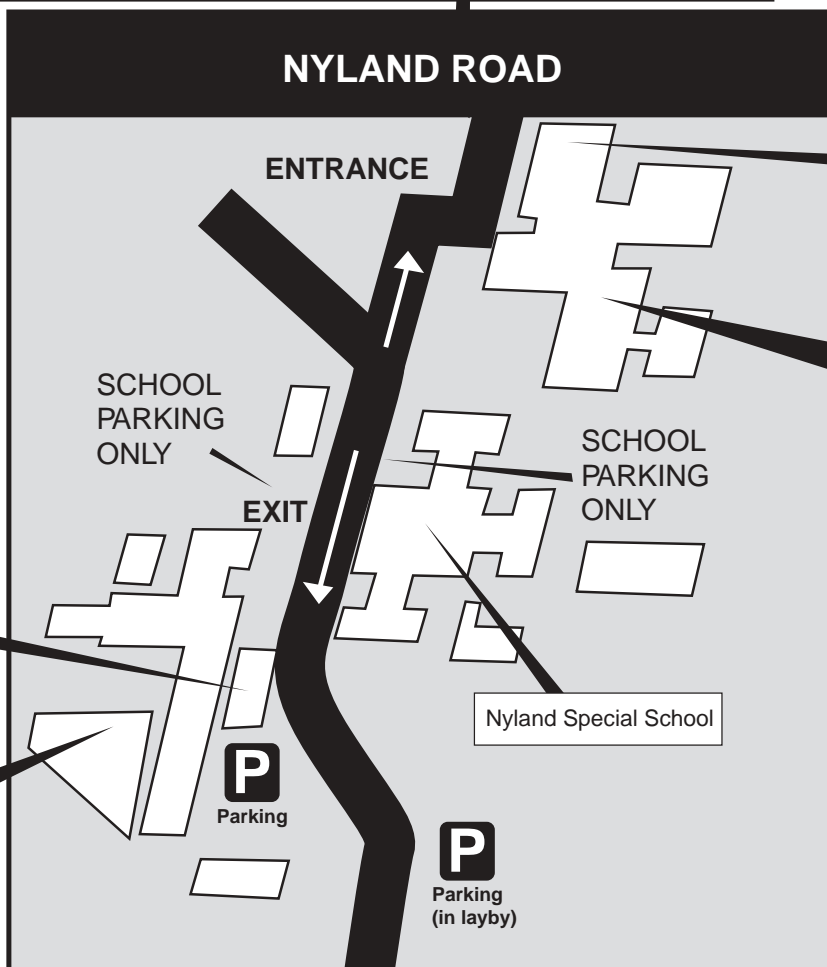

Take A419 South come off at Oxford A420 sliproad At roundabout take 3rd exit to Nythe / Covingham Straight over next roundabout (Merlin Road) At next mini roundabout turn right to the end of Covingham Drive and continue straight over next roundabout. Take 1st left into Nyland Road After approx 200yds turn right into school grounds where Continuing Professional Development Centre can be found immediately to your left.

Directions from Greenbridge Retail and Leisure Park to the Continuing Professional Development Centre

Take 3rd exit (B4006) along Dorcan Way Straight over mini roundabout Right at next roundabout Take 1st left into Nyland Road After approx 200 yds turn right into school grounds where Continuing Professional Development Centre can be found immediately to your left.