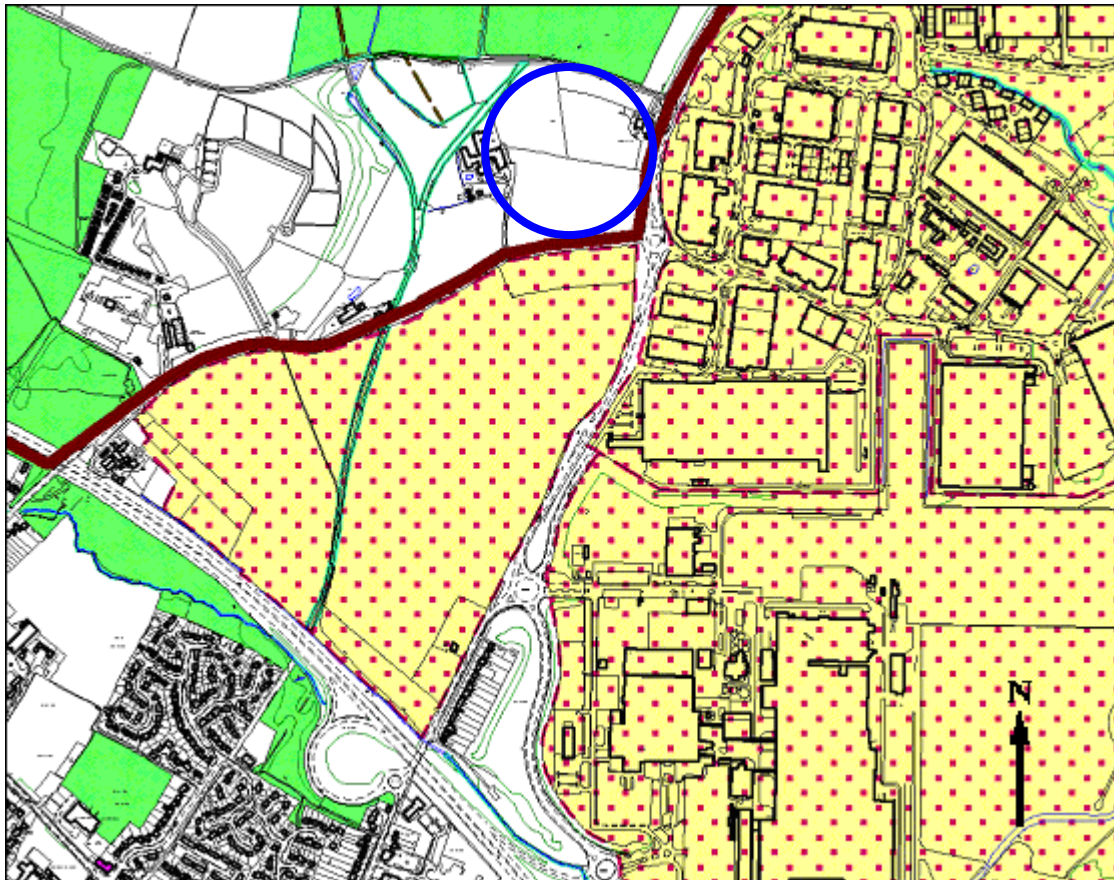

**Swindon Borough Core Strategy & Development Management Policies
Revised Proposed Submission Document, March 2011**

Proposals Map

Errata Sheet

Remove the land on Kingsdown Road (indicated by the blue circle) as a Good Quality Key Employment Area and insert the Triangle site as a Good Quality Key Employment Area on the Proposals Map and the Urban Area Inset Map.

Reason: Drafting error

© Crown copyright. All rights reserved Swindon Borough Council 100024296
2011

(For illustrative purposes only)