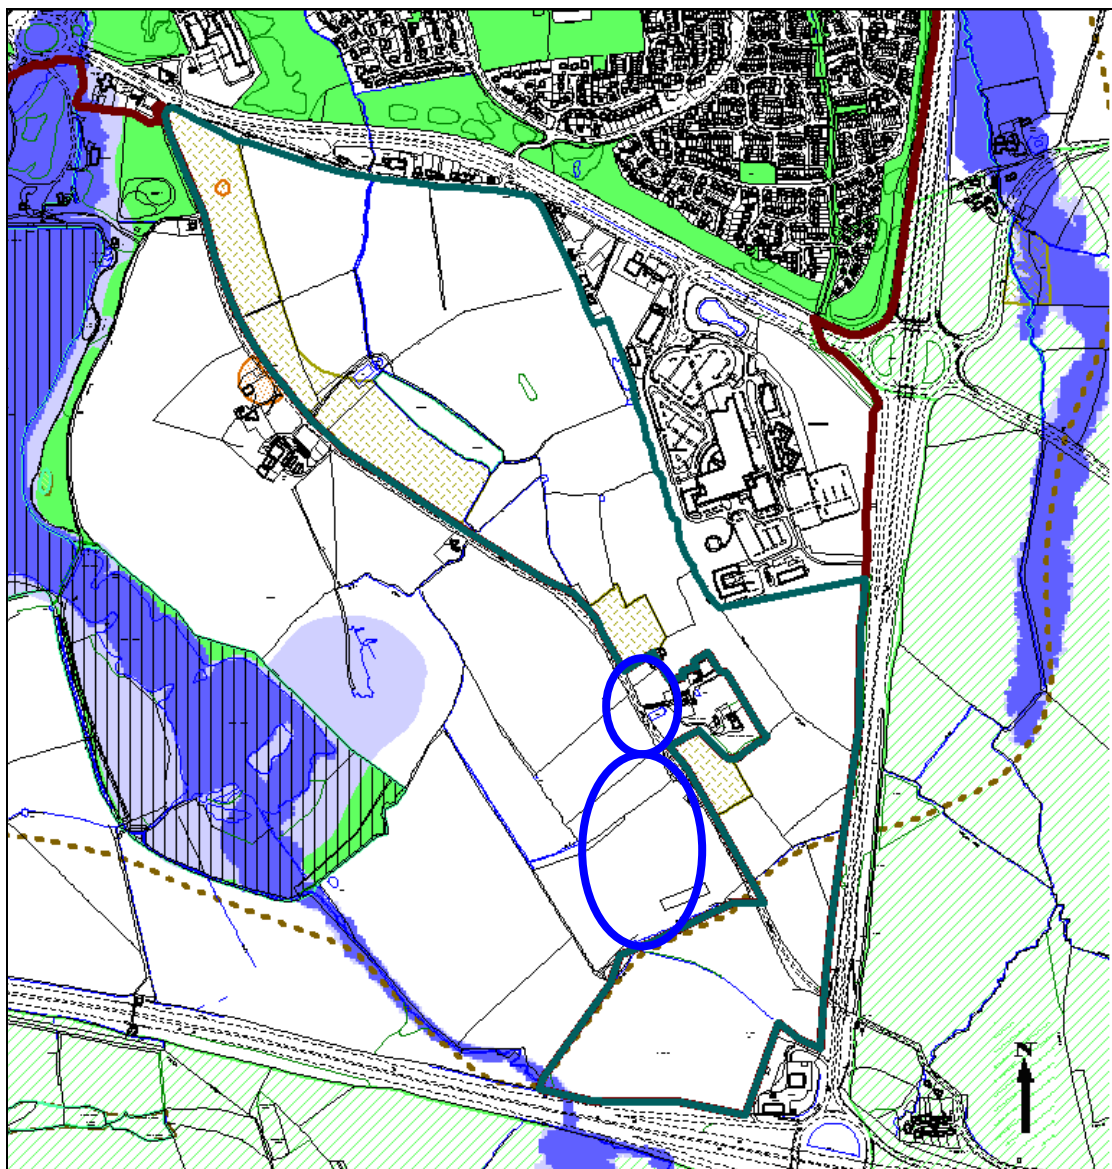

**Swindon Borough Core Strategy & Development Management Policies
Revised Proposed Submission Document, March 2011**

Proposals Map

Errata Sheet

Altered the boundary for the Commonhead Area of Urban Extension and the Urban Area. The blue circles on the image below indicate where the old boundary has been removed. The changes apply to the Proposals Map and the Urban Area Inset Map.

Reason: Drafting error

© Crown copyright. All rights reserved Swindon Borough Council 100024296
2011

(This map is for illustrative purposes only)